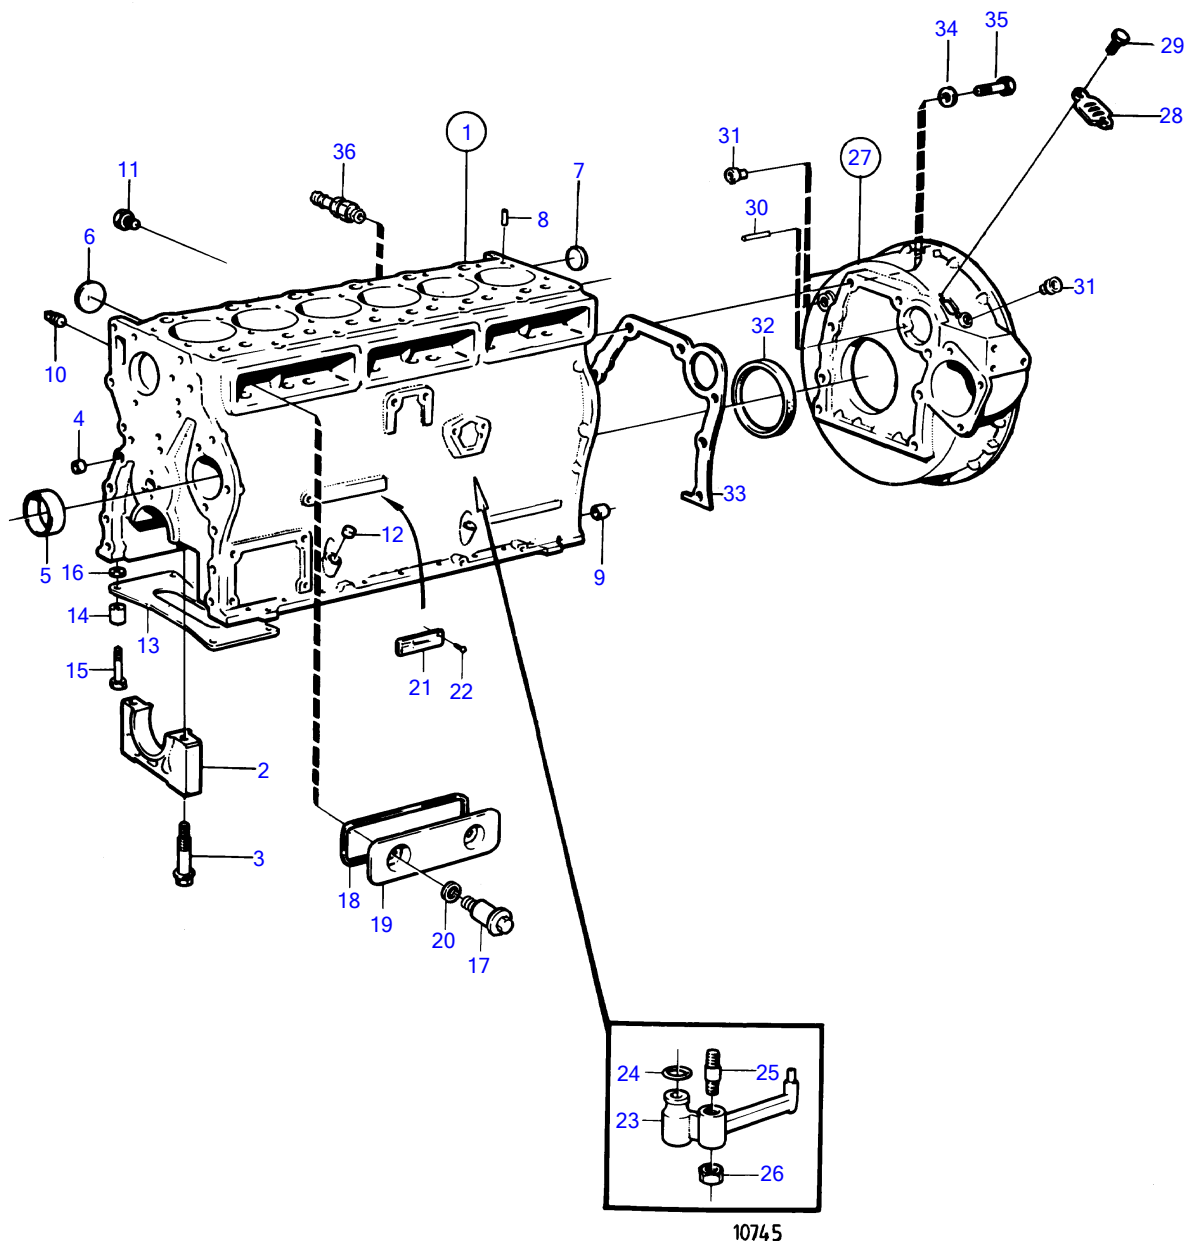

AD41D, D41D, TAM41D, TMD41D

AD41D, D41D, TAM41D, TMD41D

REF	PART NO.	QTY	DESCRIPTION	NOTES
1	861016	1	Cylinder block	
2		7	• Main bearing cap	
3	861005	14	• Screw	
4	955083	4	• Cap plug	
5	1542067	7	• Camshaft bushing	
6	463905	5	• Expansion plug	
7	1542263	1	• Expansion plug	
8	946402	2	• Grooved pin	
9	415311	3	• Guide sleeve	
10	479977	2	Plug	(952077)
11	479979	3	Plug	(191026)
12	955082	2	Cap plug	
13		1	Plate	
14	1545160	4	Spacer sleeve	
15	965187	4	Flange screw	
16	1545204	4	Spacer sleeve	
17	859447	6	Shoulder screw	
18	1542052	3	Sealing	
19	1542050	3	Inspection lid	
20	469846	6	Sealing ring	
21		1	Sign	
22	950885	2	Drive screw	
23	1542320	6	Oil jet	
24	955981	6	O-ring	
25	1542380	6	Stud	
26	946035	6	Lock nut	
27	860690	1	Flywheel housing	
28	407092	1	• Cover	
29	965175	2	• Flange screw	
30	404069	1	• Pin	
31	860926	2	• Plug	
32	3582851	1	Sealing ring	
33	829487	1	Gasket	
34	941908	8	Spring washer	
35	965185	6	Flange screw	L=40mm
	965220	2	Flange screw	L=45mm
36	947893	1	Shut-off cock	