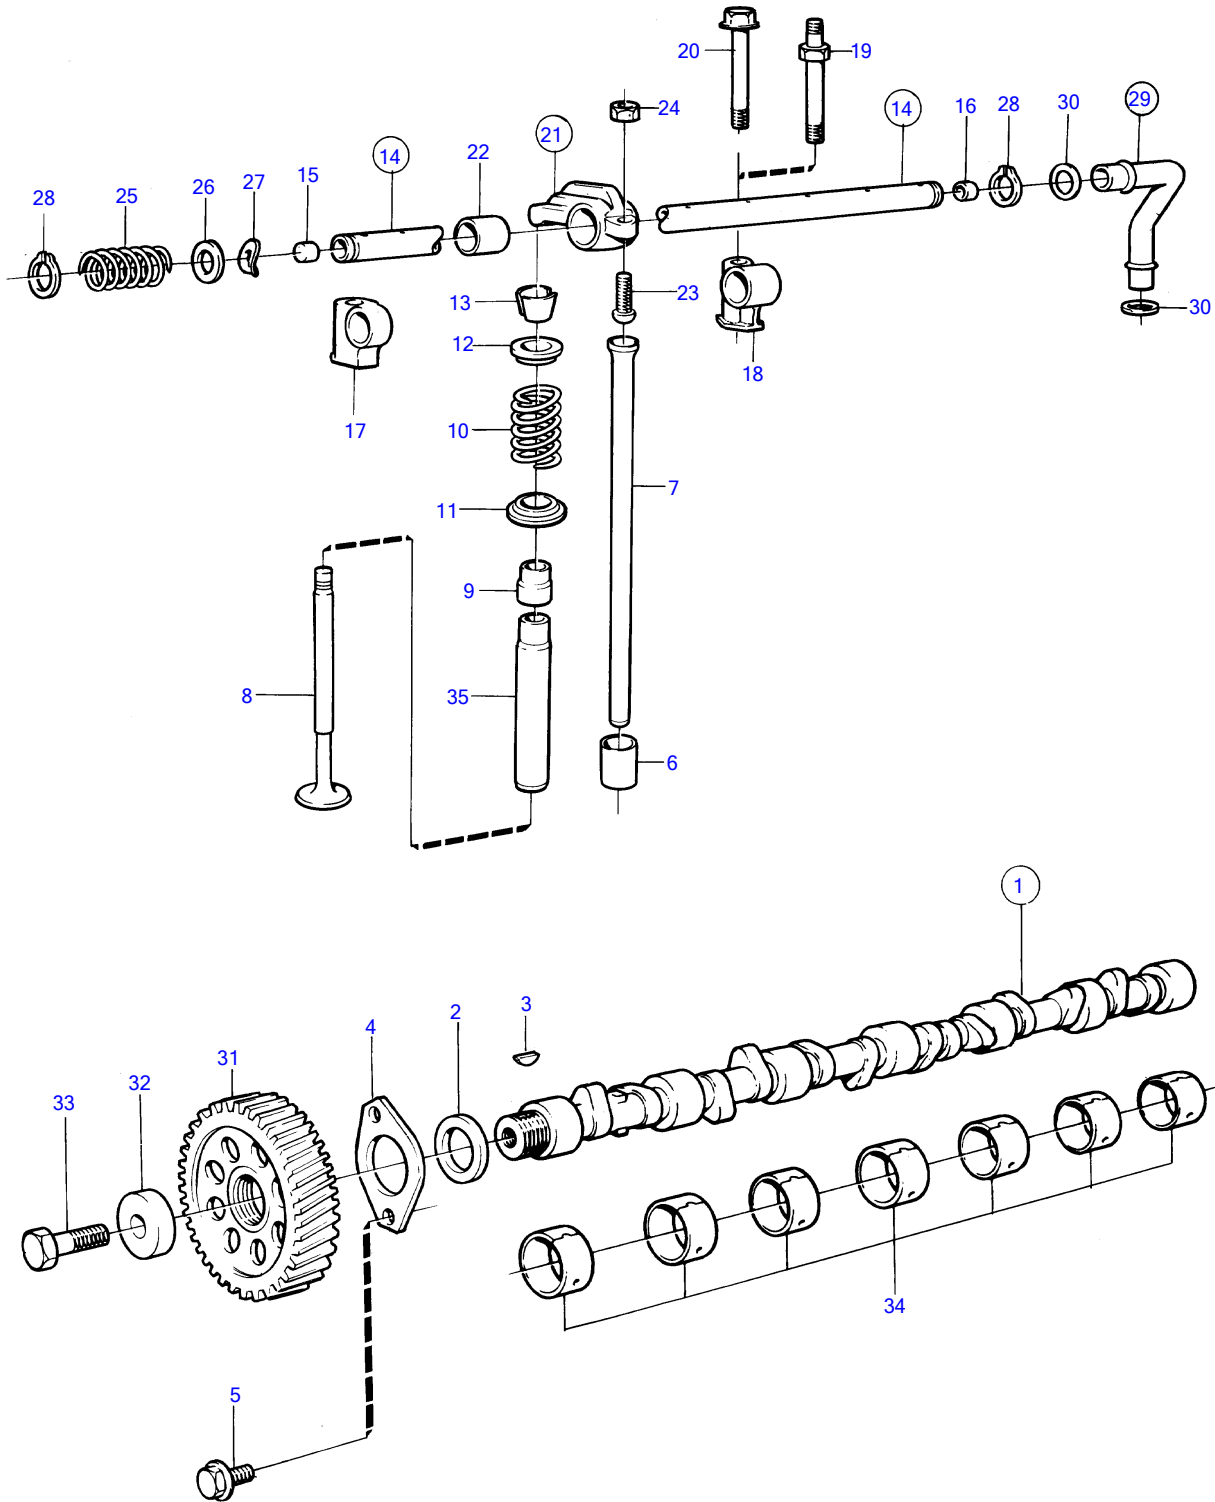

AD41D, D41D, TAM41D, TMD41D

10611

AD41D, D41D, TAM41D, TMD41D

REF	PART NO.	QTY	DESCRIPTION	NOTES
1	860678	1	Camshaft	
2	1542221	1	• Spacer washer	
3	910116	1	• Woodruff key	
4	838992	1	Thrust washer	
5	946440	2	Flange screw	
6	1542208	12	Valve tappet	
7	838636	12	Push rod	
8	838637	6	Inlet valve, intake	
	838638	6	Exhaust valve, exhaust	
9	859171	12	Valve stem seal	
10	1545198	12	Valve spring	
11	1332137	12	Valve spring washer	
12	838639	12	Washer	
13	1677875	24	Valve collet	
14	838643	1	Rocker arm shaft	
15	955083	1	• Cap plug	
16	840444	1	• Sleeve	
17	838726	1	Adapter	
18	838647	5	Bearing bracket	
19	838732	4	Stud	
20	965188	2	Flange screw	
21	418301	6	Rocker arm	No 1,3,5,7,9,11
	418298	6	Rocker arm	No 2,4,6,8,10,12
22	418297	12	• Bushing	
23	418286	12	• Ball stud	
24	921781	12	• Hexagon nut	
25	411139	5	Compression spring	
26	840686	2	Spring washer	
27	400722	2	Shim	
28	914456	2	Snap ring	
29	860686	1	Tube	
30	969198	2	• O-ring	
31	1542034	1	Gear	
32	1542223	1	Washer	
33	965193	1	Flange screw	
34	1542067	7	Camshaft bushing	
35	419653	12	Valve guide	

7746620-21-525

10611

Upd:2012-01-30

AD41D, D41D, TAM41D, TMD41D, DP-D1, DP-E, DP-S, DPX, SP-C1, HS1A