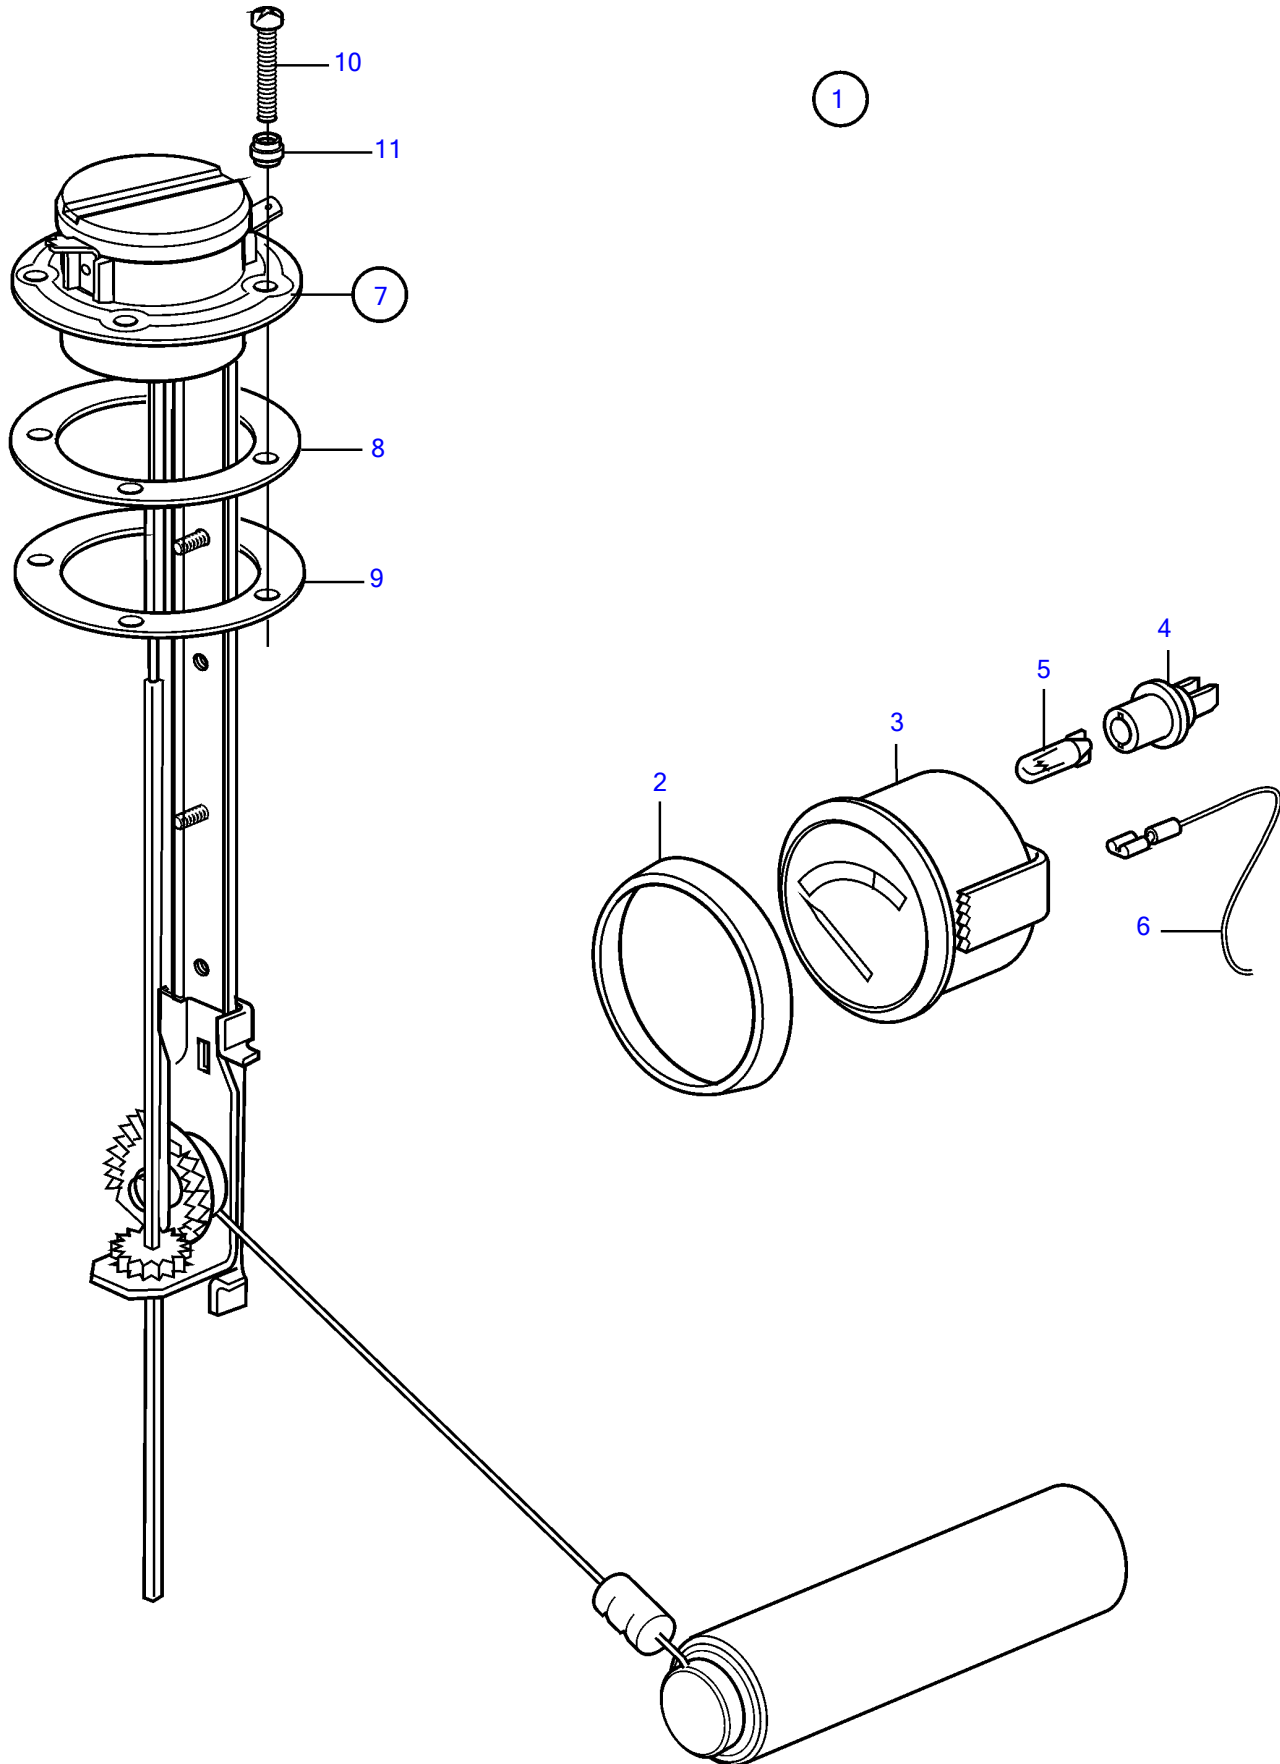

AD41D, D41D, TAMD41D, TMD41D

AD41D, D41D, TAMD41D, TMD41D

REF	PART NO.	QTY	DESCRIPTION	SEE SEC.	NOTES
1	873808	1	Fuel gauge		(858879)
2	858643	1	• Front ring		
3	863940	1	• Fuel gauge		
	873207	1	• • Brace kit		
		2	• • • Nut		not sold separately
		2	• • Spacer		not sold separately
4	863945	1	• • Lamp socket		Use white bulb 19923 and socket 808175 for earlier gauges.
5	863946	1	• • Bulb		Use white bulb 19923 and socket 808175 for earlier gauges., 12V, 1,2W red
6		X	• Wiring harness	1963	
7	873772	1	• Tank sensor		(837999)
8	89865	1	• • Gasket		
9	834480	1	• • Flange		
10	969407	4	• • 6 point socket screw		(956078)
	969409	1	• • 6 point socket screw		
11	834481	5	• • Gasket		

7746620-30-274

18583

Upd:2012-01-30

AD41D, D41D, TAMD41D, TMD41D, DP-D1, DP-E, DP-S, DPX, SP-C1, HS1A