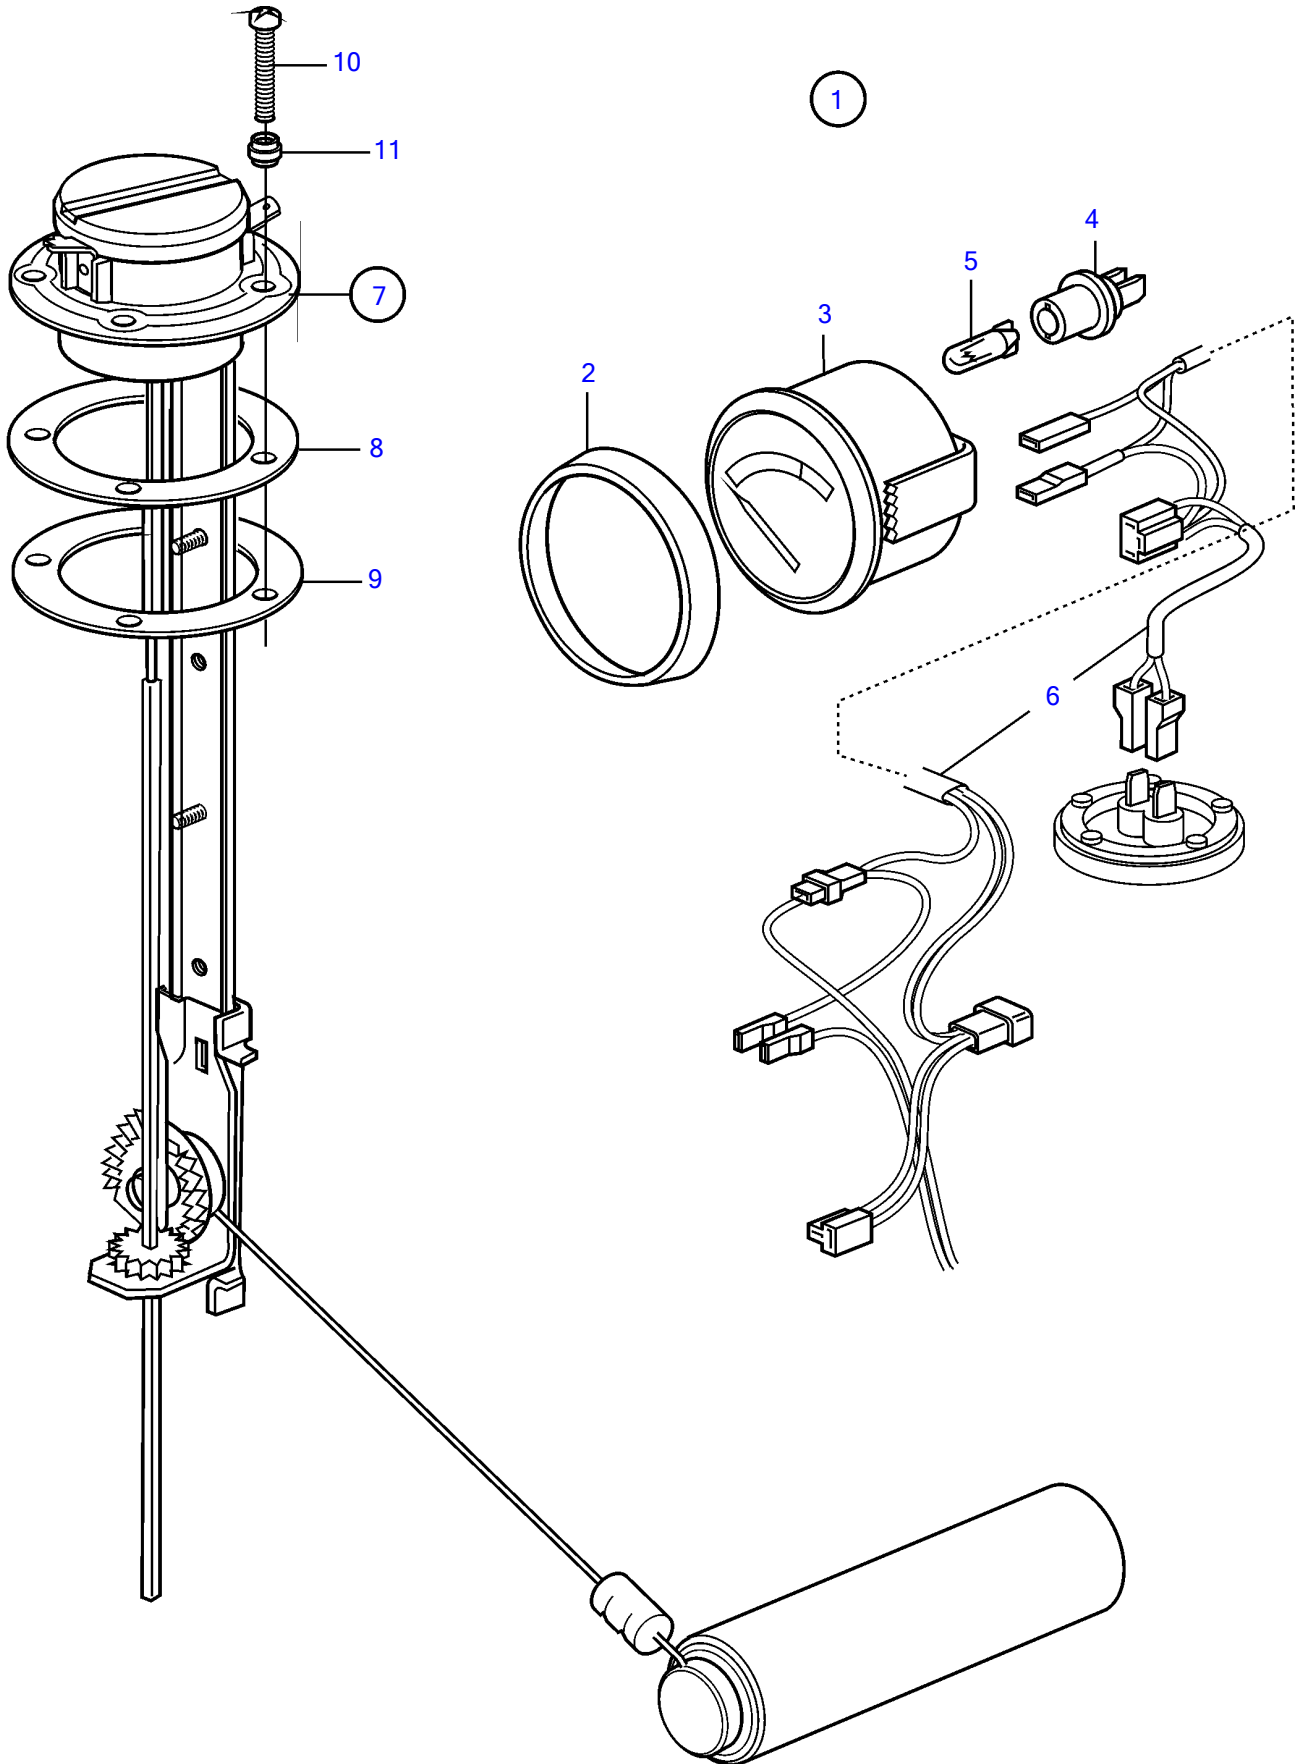

AD41D, D41D, TAM41D, TMD41D

AD41D, D41D, TAMD41D, TMD41D

REF	PART NO.	QTY	DESCRIPTION	NOTES
1	873808	1	Fuel gauge	12V (858879)
2	858643	1	• Front ring	
3	863940	1	• Fuel gauge	
4	863945	1	• • Lamp socket	Use white bulb 19923 and socket 808175 for earlier gauges.
5	863946	1	• • Bulb	Use white bulb 19923 and socket 808175 for earlier gauges., 12V, 1,2W red
6	856867	1	• Cable kit	
7	873772	1	• Tank sensor	(837999)
8	89865	1	• • Gasket	
9	834480	1	• • Flange	
10	969407	4	• • 6 point socket screw	(956078)
	969409	1	• • 6 point socket screw	
11	834481	5	• • Gasket	