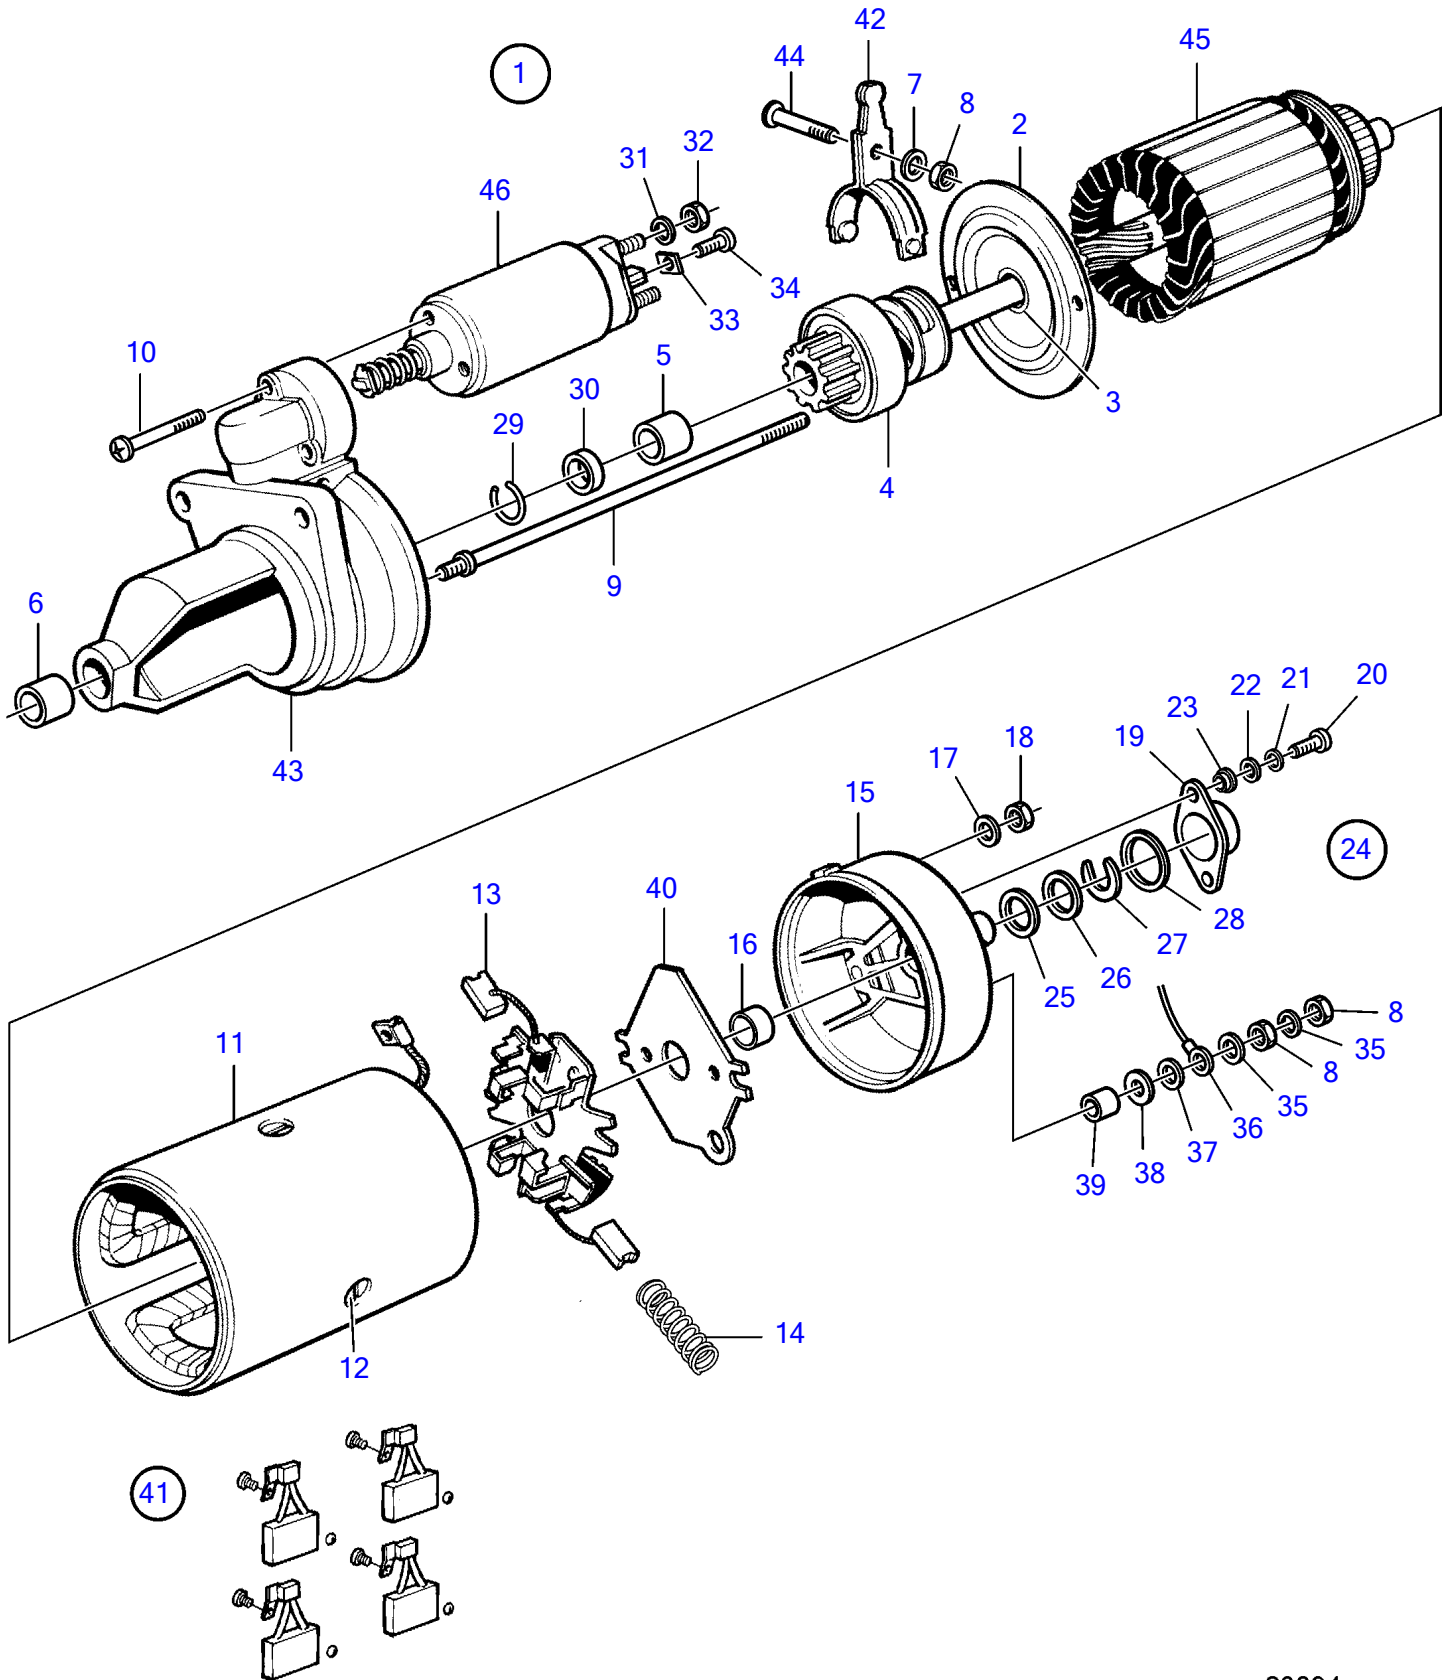

AD41D, D41D, TAM41D, TMD41D

23094

AD41D, D41D, TAMD41D, TMD41D

REF	PART NO.	QTY	DESCRIPTION	SEE SEC.	NOTES
1	838987	1	Starter motor		24V
2	(6210770)	1	• Bearing shield		Obsolete part
3	6644949	1	• • Bearing bushing		
4	1696543	1	• Starter pinion		
5	6210772	1	• • Bearing bushing		
6	48109	1	• Bearing bushing		
7	941907	1	• Spring washer		
8	947941	3	• Hexagon nut		
9	(6210774)	2	• Screw		Obsolete part
10	(1696544)	3	• Screw		Obsolete part
11	(6210775)	1	• Field winding		Obsolete part
12	6211936	4	• Screw		
13	858686	1	• Brush retainer		
14	6211874	4	• Spring		
15	(858687)	1	• Bearing shield		Obsolete part
16	6210777	1	• • Bearing bushing		
17	(86287)	2	• Washer		Obsolete part
18	955781	2	• Hexagon nut		
19	(858688)	1	• Cover		Obsolete part
20	969407	2	• 6 point socket screw		
21	941905	2	• Spring washer		
22	(858696)	2	• Washer		Obsolete part
23	(858695)	2	• Bushing		Obsolete part
24	829707	1	• Small parts kit		
25		1	• • Spacer		
26		1	• • Spacer		
27		1	• • Lock washer		
28		1	• • Gasket		
29		1	• • Lock ring		
30		1	• • Washer		
31		2	• Washer		
32	971080	2	• Hexagon nut		
33	(858689)	1	• Clamping brace		Obsolete part
34	956058	1	• Cross recessed screw		
35	941907	2	• Spring washer		
36		X	• electrical materials	1963	
37	955894	1	• Washer		
38	(858693)	1	• Insulating sheet		Obsolete part
39	(858692)	1	• Bushing		Obsolete part
40	(858691)	1	• Isolation plate		Obsolete part
41	6210778	1	• Brush set		
42	(1696545)	1	• Engagement lever		Obsolete part
43	(1696578)	1	• Bearing shield		Obsolete part
44	6210773	1	• Screw		
45	6210769	1	• Anchor		
46	858697	1	• Solenoid		