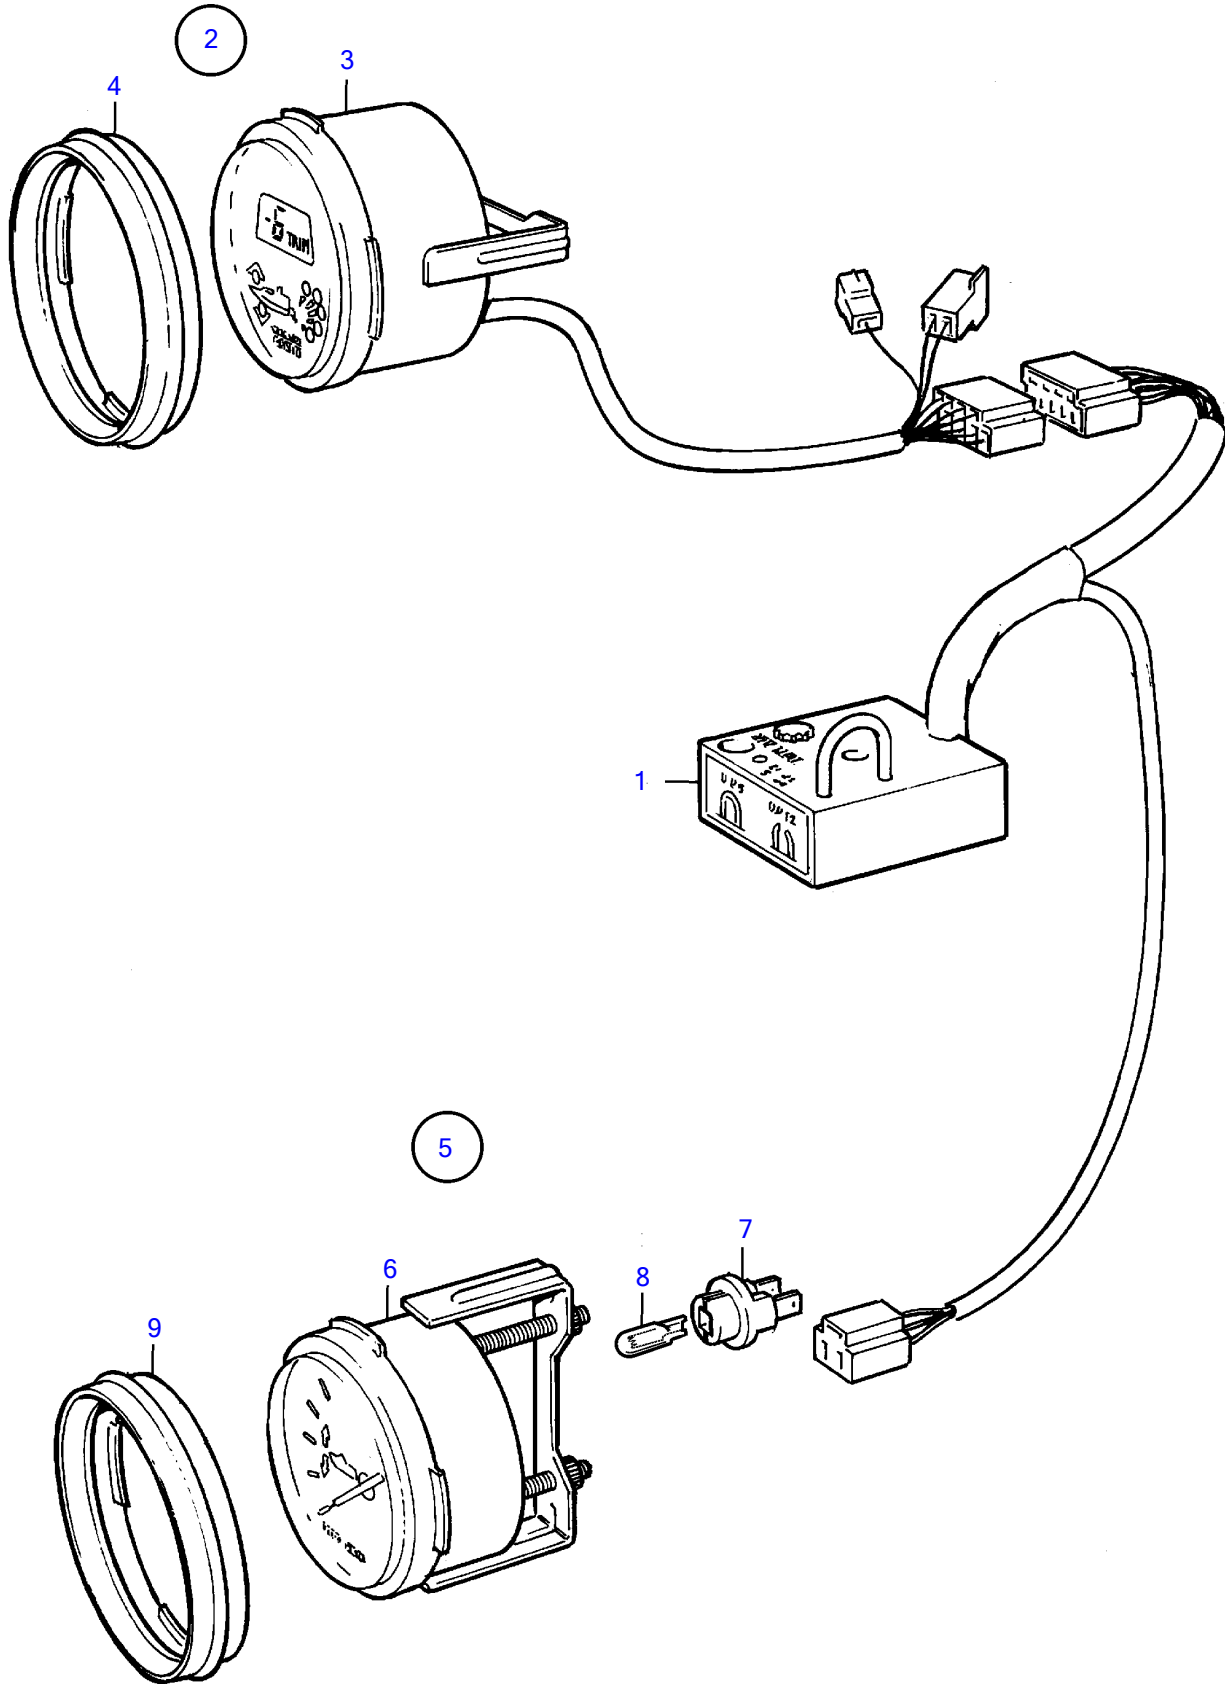

AD41D, D41D, TAM41D, TMD41D

AD41D, D41D, TAMD41D, TMD41D

REF	PART NO.	QTY	DESCRIPTION	NOTES
1	873226	1	Control unit	
2	(873227)	1	Trimmer	Digital, Obsolete part
3	872498	1	• Trimmer	
4	858643	1	• Front ring	
5	(873136)	1	Trimmer	Analog, Obsolete part
6		1	• Trimmer	
7	863945	1	• Lamp socket	
8	863946	1	• Bulb	Red
9	858643	1	• Front ring	