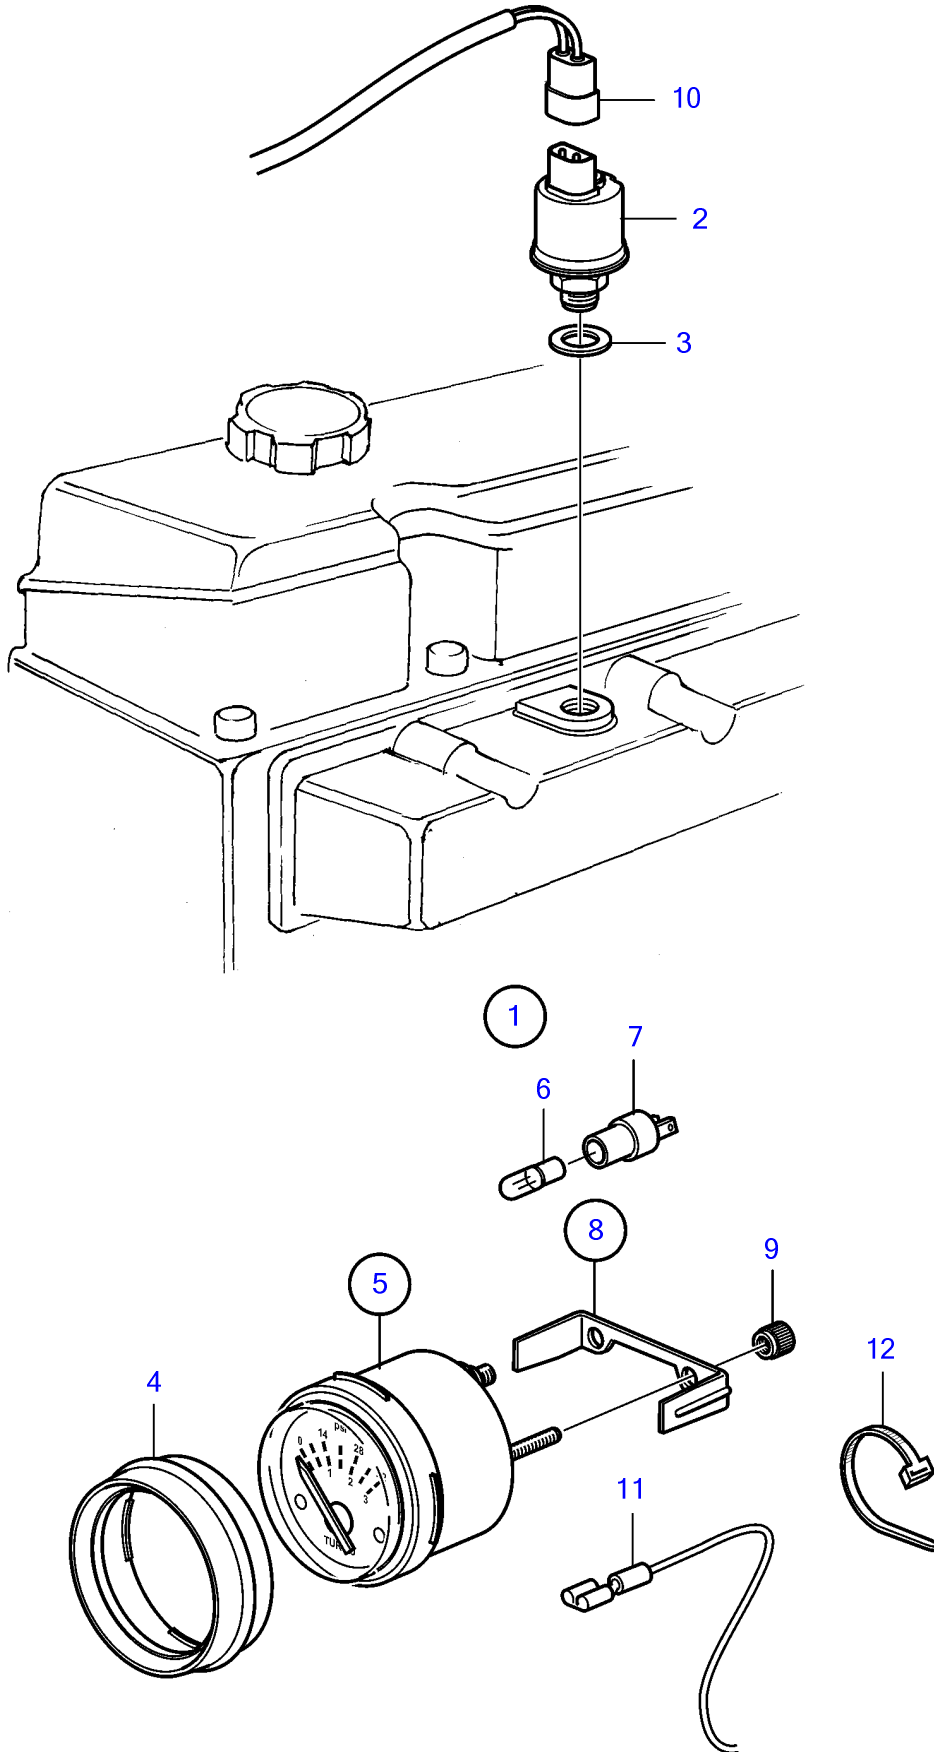

AD41D, D41D, TAM41D, TMD41D

AD41D, D41D, TAM41D, TMD41D

REF	PART NO.	QTY	DESCRIPTION	SEE SEC.	NOTES
1	(873855)	1	Turbo pressure gauge		Obsolete part
2	866837	1	• Sensor, turbo		0-3bar
3	957181	1	• Gasket		
4	858643	1	• Front ring		
5	873205	1	• Turbo pressure gauge		
6	863946	1	• • Bulb		
7	863945	1	• • Lamp socket		
8	873207	1	• Brace kit		
9		2	• • Nut		
10	873882	1	• Cable kit		
11		X	• cables and terminals	1963	
12	948211	5	• Cable tie		