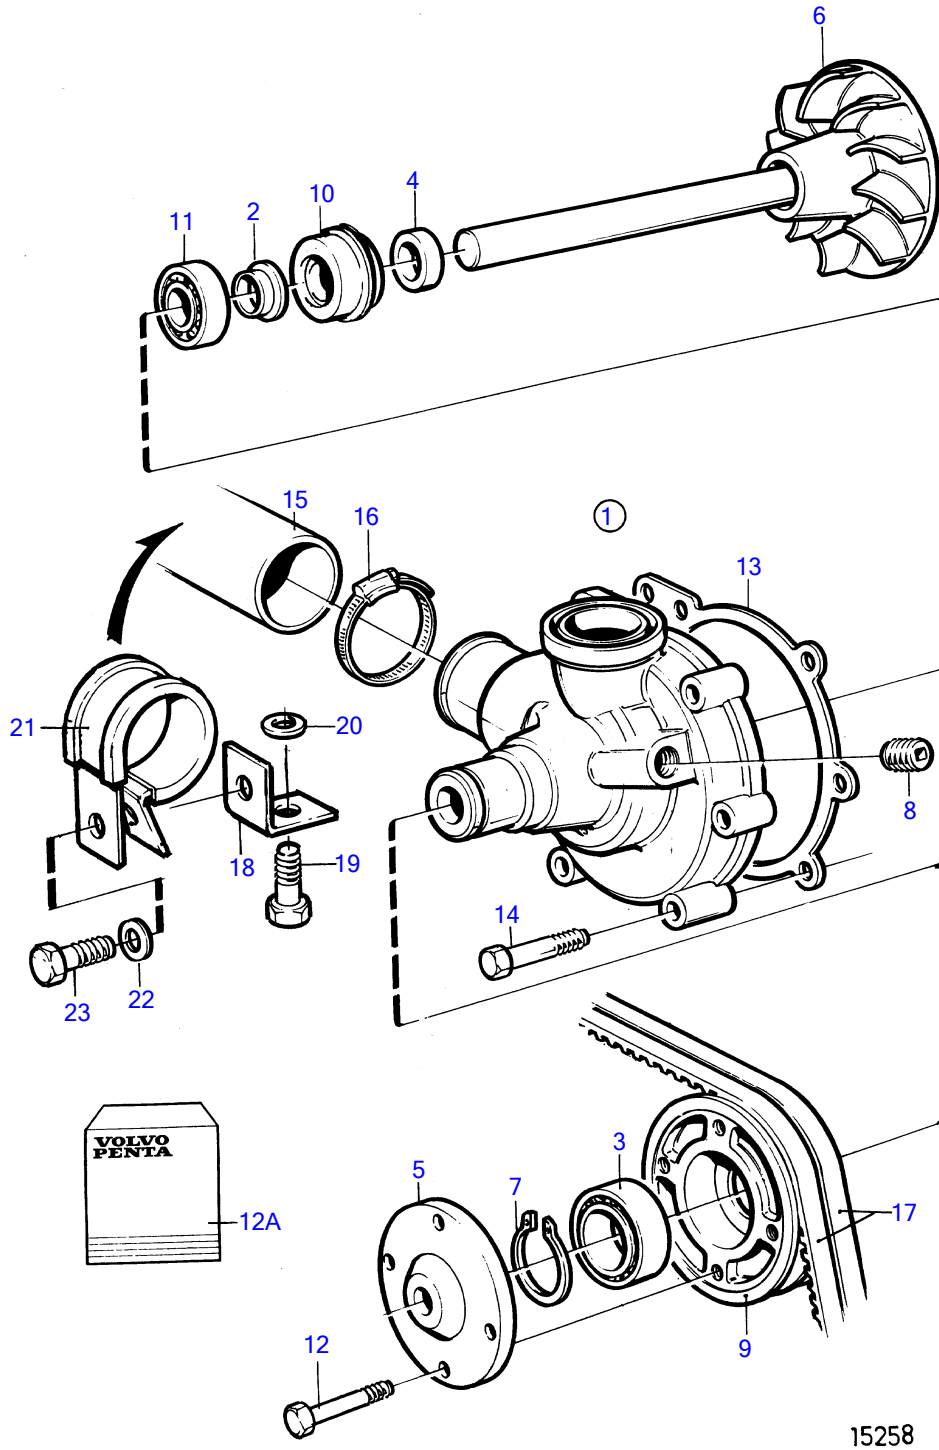

AD41D, D41D, TAM41D, TMD41D

AD41D, D41D, TAMD41D, TMD41D

REF	PART NO.	QTY	DESCRIPTION	NOTES
1	860452	1	Water pump	
2	70913	1	• Deflector	Included in overhaul kit.
3	181538	1	• Ball bearing	Included in overhaul kit.
4	421306	1	• Wear ring	Included in overhaul kit.
5	860455	1	• Hub	
6		1	• Shaft, with blade wheel	Included in overhaul kit.
7	914462	1	• Snap ring	Included in overhaul kit.
8	479977	1	• Plug	(952077)
9	1542235	1	• Pulley	
10	1545283	1	• Sealing ring	Included in overhaul kit.
11	1660609	1	• Ball bearing	Included in overhaul kit.
12	946173	4	• Flange screw	
12A	876544	1	Repair kit	See group 99
13	859027	1	Gasket	Included in overhaul kit.
14	947760	6	Flange screw	
15	861113	1	Hose	Heat exchanger-expansion tank-water pump.
16	943477	1	Hose clamp	
17	966978	1	V-belt	
18	846780	1	Bracket	
19		1	Screw	See group 22
20	955894	1	Washer	
21	952635	1	Clamp	
22	955893	1	Washer	
23	968855	1	Flange screw	