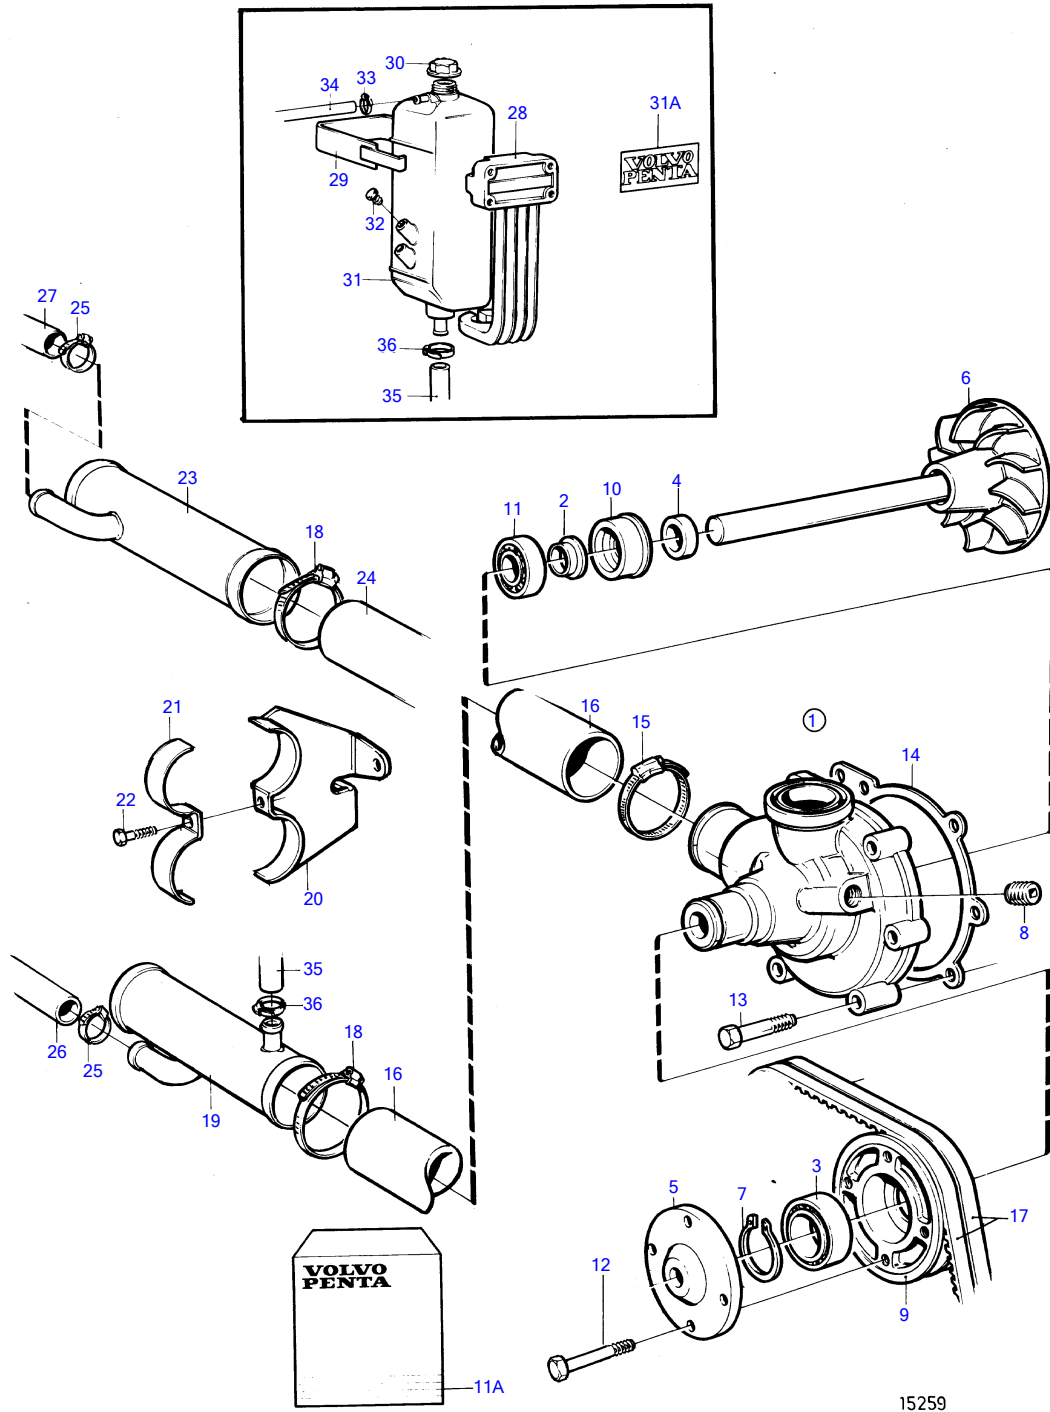

TAMD41D

## TAMD41D

REF	PART NO.	QTY	DESCRIPTION	NOTES
1	860452	1	Water pump	
2	70913	1	• Deflector	Included in overhaul kit.
3	181538	1	• Ball bearing	Included in overhaul kit.
4	421306	1	• Wear ring	Included in overhaul kit.
5	860455	1	• Hub	
6		1	• Shaft, with blade wheel	Included in overhaul kit.
7	914462	1	• Snap ring	Included in overhaul kit.
8	479977	1	• Plug	(952077)
9	1542235	1	• Pulley	
10	1545283	1	• Sealing ring	Included in overhaul kit.
11	1660609	1	• Ball bearing	Included in overhaul kit.
11A	876544	1	Repair kit	See group 99
12	946173	4	Flange screw	
13	947760	6	Flange screw	
14	859027	1	Gasket	Included in overhaul kit.
15	965535	1	Bracket	
16	860968	1	Hose	Inlet-water pump.
17	966978	1	V-belt	
18	943479	2	Hose clamp	
19	860965	1	Coolant pipe	
20	860969	1	Bracket	
21	(860967)	1	Clamp	Obsolete part
22	946440	1	Flange screw	
23	860966	1	Coolant pipe	
24	860968	1	Hose	Thermostat housing-outlet.
25	943476	2	Hose clamp	
26	861543	X	Hose	Water pump-reverse gear.
27	860645	1	Hose	After cooler-outlet.
28	843260	1	Bracket	
29	843266	1	Clamp	
30	844624	1	Pressure cap	
31	843759	1	Expansion tank	
31A	876234	1	Decal set	
32	947660	2	Plug	
33	943470	1	Hose clamp	
34	943366	X	Rubber hose	Expansion tank-thermostat housing., L=2000mm
35	952969	X	Hose	L=1940mm
36	943472	2	Hose clamp	