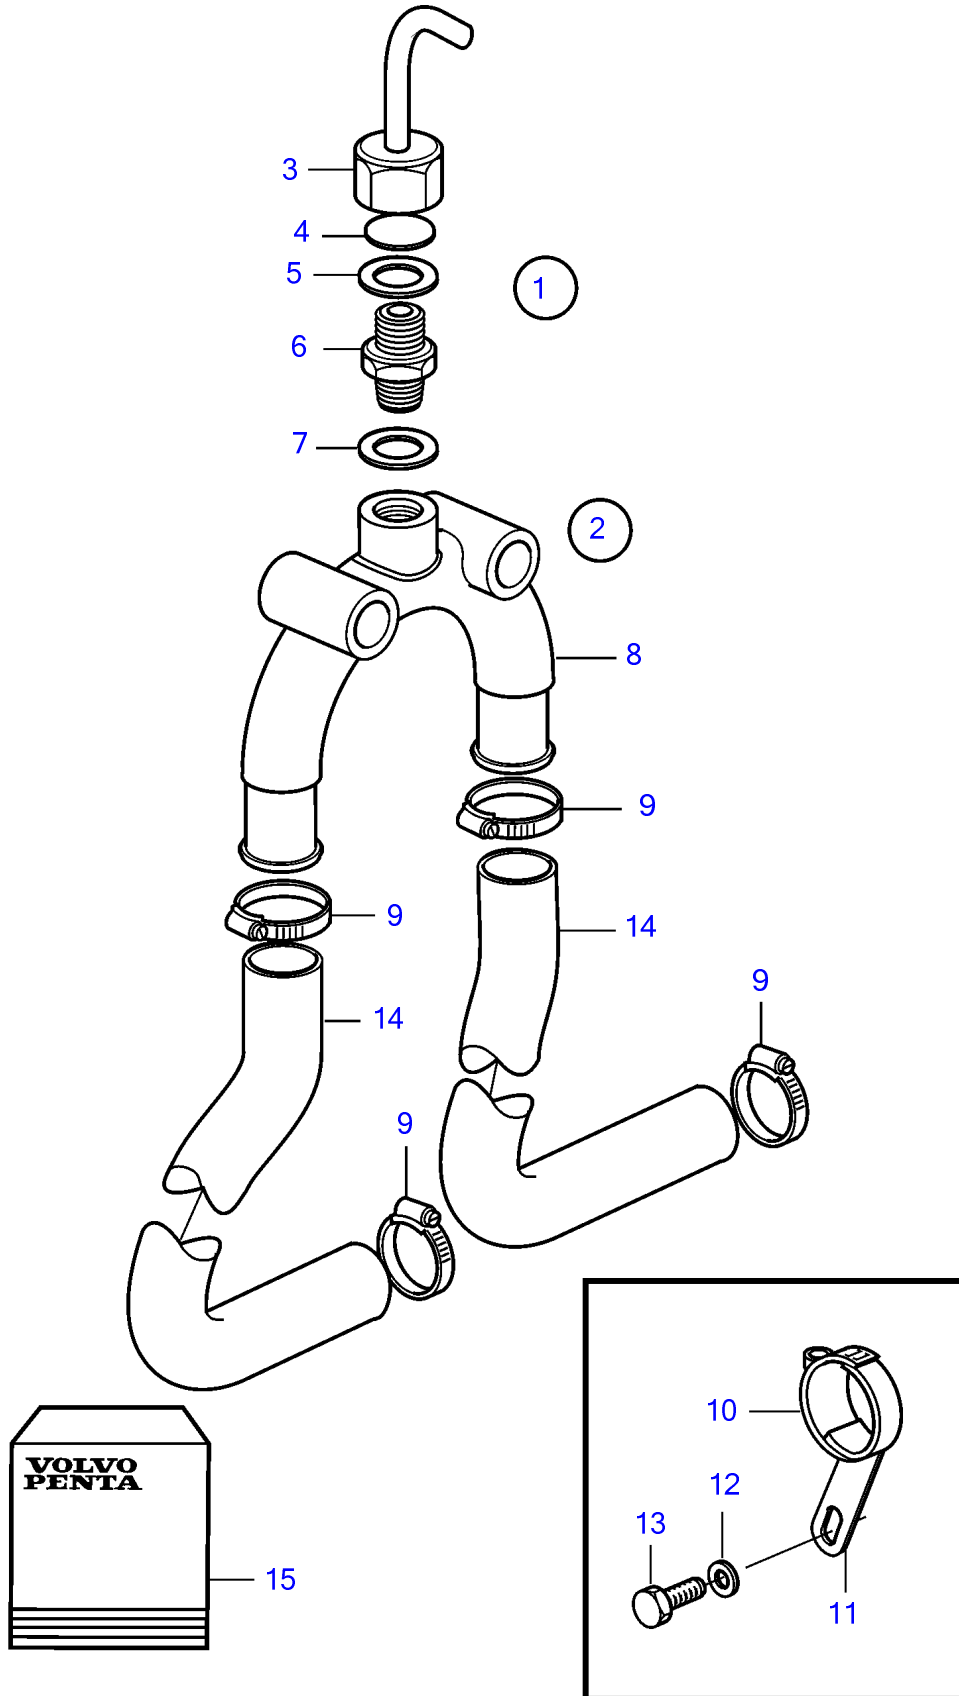

AD41D, D41D, TAM41D, TMD41D

15310

AD41D, D41D, TAMD41D, TMD41D

REF	PART NO.	QTY	DESCRIPTION	NOTES
1	858588	1	Vacuum valve kit	Repl by 3581591
2	828534	1	• Vacuum valve	
3	828533	1	• • Upper section	
4		2	• • Diaphragm	Included in overhaul kit., Only 1 ea as spare part
5	828424	2	• • Gasket	Included in overhaul kit., Only 1 ea as spare part
6	828266	1	• • Lower section	
7	947282	2	• • Gasket	Included in overhaul kit., Only 1 ea as spare part
8	828501	1	• Branch pipe	
9	853548	4	• Hose clamp	
10	943473	1	• Hose clamp	
11	843747	1	• Anchorage	
12	976944	1	• Washer	(960141)
13	940142	1	• Hexagon screw	
14	952972	X	Hose	
15	3818424	1	Repair kit	(875738)