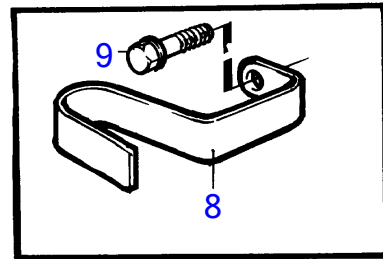

AD41D

11480

AD41D

REF	PART NO.	QTY	DESCRIPTION	SEE SEC.	NOTES
1	860629	1	Sea water pump		
			.	556	
2	858467	1	Companion flange		
3	968971	1	O-ring		
4	946173	2	Flange screw		
5	946671	1	Flange screw		
8	861387	1	Bracket		
9	947760	1	Flange screw		
14	846780	1	Bracket		
15	965181	1	Flange screw		
16	952640	1	Clamp		
17	968855	1	Flange screw		
17A	955893	1	Washer		
18	860997	1	Hose		Sea water pump-oil cooler.
19	943476	1	Hose clamp		
20		X	Hose		Inlet-water pump.
21	961669	2	Hose clamp		