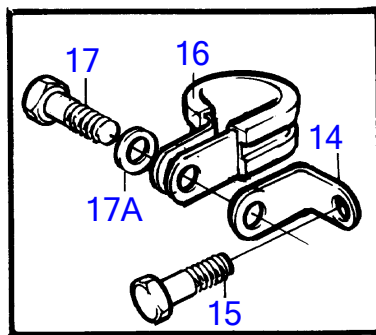

AD41D

11480

AD41D

REF	PART NO.	QTY	DESCRIPTION	SEE SEC.	NOTES
1	860629	1	Sea water pump		
			.	556	
2	858467	1	Companion flange		
3	968971	1	O-ring		
4	946173	2	Flange screw		
5	946671	1	Flange screw		
8	861387	1	Bracket		
9	947760	1	Flange screw		
14	846780	1	Bracket		
15	965181	1	Flange screw		
16	952640	1	Clamp		
17	968855	1	Flange screw		
17A	955893	1	Washer		
18	860997	1	Hose		Sea water pump-oil cooler.
19	943476	1	Hose clamp		
20		X	Hose		Inlet-water pump.
21	961669	2	Hose clamp		