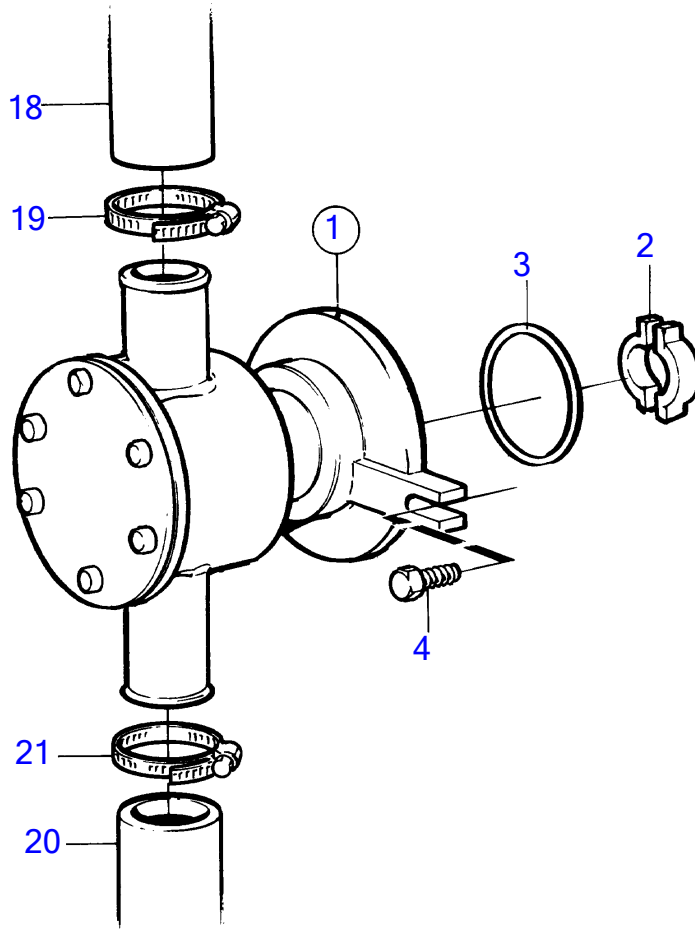

AD41D

11480

AD41D

REF	PART NO.	QTY	DESCRIPTION	SEE SEC.	NOTES
1	860629	1	Sea water pump		
			.	556	
2	858467	1	Companion flange		
3	968971	1	O-ring		
4	946173	2	Flange screw		
5	946671	1	Flange screw		
8	861387	1	Bracket		
9	947760	1	Flange screw		
14	846780	1	Bracket		
15	965181	1	Flange screw		
16	952640	1	Clamp		
17	968855	1	Flange screw		
17A	955893	1	Washer		
18	860997	1	Hose		Sea water pump-oil cooler.
19	943476	1	Hose clamp		
20		X	Hose		Inlet-water pump.
21	961669	2	Hose clamp		