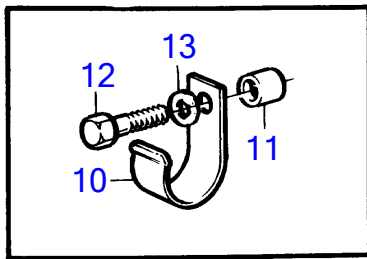

AD41D

11480

AD41D

REF	PART NO.	QTY	DESCRIPTION	SEE SEC.	NOTES
1	860629	1	Sea water pump		
			.	556	
2	858467	1	Companion flange		
3	968971	1	O-ring		
4	946173	2	Flange screw		
5	946671	1	Flange screw		
8	861387	1	Bracket		
9	947760	1	Flange screw		
14	846780	1	Bracket		
15	965181	1	Flange screw		
16	952640	1	Clamp		
17	968855	1	Flange screw		
17A	955893	1	Washer		
18	860997	1	Hose		Sea water pump-oil cooler.
19	943476	1	Hose clamp		
20		X	Hose		Inlet-water pump.
21	961669	2	Hose clamp		