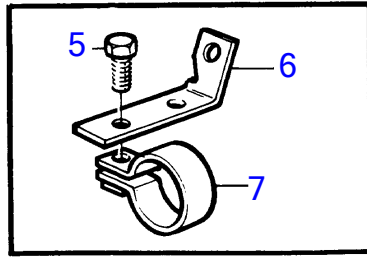

AD41D

11480

AD41D

REF	PART NO.	QTY	DESCRIPTION	SEE SEC.	NOTES
1	860629	1	Sea water pump		
			.	556	
2	858467	1	Companion flange		
3	968971	1	O-ring		
4	946173	2	Flange screw		
5	946671	1	Flange screw		
8	861387	1	Bracket		
9	947760	1	Flange screw		
14	846780	1	Bracket		
15	965181	1	Flange screw		
16	952640	1	Clamp		
17	968855	1	Flange screw		
17A	955893	1	Washer		
18	860997	1	Hose		Sea water pump-oil cooler.
19	943476	1	Hose clamp		
20		X	Hose		Inlet-water pump.
21	961669	2	Hose clamp		