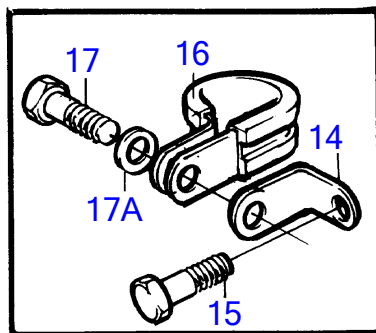

TAMD41D, TMD41D

11480

TAMD41D, TMD41D

| REF | PART NO. | QTY | DESCRIPTION | SEE SEC. | NOTES |
|-----|----------|-----|------------------|----------|------------------------------|
| 1 | 860629 | 1 | Sea water pump | | |
| | | | . | | |
| | | | . | 556 | |
| 2 | 858467 | 1 | Companion flange | | |
| 3 | 968971 | 1 | O-ring | | |
| 4 | 946173 | 2 | Flange screw | | |
| 5 | 946671 | 1 | Flange screw | | |
| 6 | 860701 | 1 | Bracket | | |
| 7 | 860700 | 1 | Clamp | | |
| 8 | 861387 | 1 | Bracket | | |
| 9 | 947760 | 1 | Flange screw | | |
| 10 | 857045 | 1 | Clamp | | |
| 11 | 843075 | 1 | Spacer sleeve | | |
| 12 | 945444 | 1 | Flange screw | | |
| 13 | 955894 | 1 | Washer | | |
| 14 | 846780 | 1 | Bracket | | |
| 15 | 965181 | 1 | Flange screw | | |
| 16 | 952640 | 1 | Clamp | | |
| 17 | 968855 | 1 | Flange screw | | |
| 17A | 955893 | 1 | Washer | | |
| 18 | 860997 | 1 | Hose | | Sea water pump-oil cooler. |
| 19 | 943476 | 1 | Hose clamp | | |
| 20 | 860640 | 1 | Hose | | Reverse gear-sea water pump. |
| 21 | 961669 | 2 | Hose clamp | | |