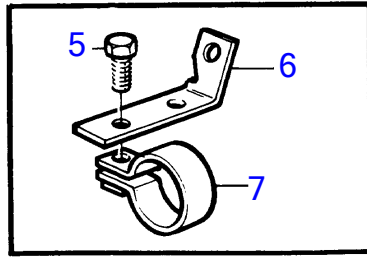

TAMD41D, TMD41D

11480

TAMD41D, TMD41D

| REF | PART NO. | QTY | DESCRIPTION | SEE SEC. | NOTES |
|-----|----------|-----|------------------|----------|------------------------------|
| 1 | 860629 | 1 | Sea water pump | | |
| | | | . | | |
| | | | . | 556 | |
| 2 | 858467 | 1 | Companion flange | | |
| 3 | 968971 | 1 | O-ring | | |
| 4 | 946173 | 2 | Flange screw | | |
| 5 | 946671 | 1 | Flange screw | | |
| 6 | 860701 | 1 | Bracket | | |
| 7 | 860700 | 1 | Clamp | | |
| 8 | 861387 | 1 | Bracket | | |
| 9 | 947760 | 1 | Flange screw | | |
| 10 | 857045 | 1 | Clamp | | |
| 11 | 843075 | 1 | Spacer sleeve | | |
| 12 | 945444 | 1 | Flange screw | | |
| 13 | 955894 | 1 | Washer | | |
| 14 | 846780 | 1 | Bracket | | |
| 15 | 965181 | 1 | Flange screw | | |
| 16 | 952640 | 1 | Clamp | | |
| 17 | 968855 | 1 | Flange screw | | |
| 17A | 955893 | 1 | Washer | | |
| 18 | 860997 | 1 | Hose | | Sea water pump-oil cooler. |
| 19 | 943476 | 1 | Hose clamp | | |
| 20 | 860640 | 1 | Hose | | Reverse gear-sea water pump. |
| 21 | 961669 | 2 | Hose clamp | | |