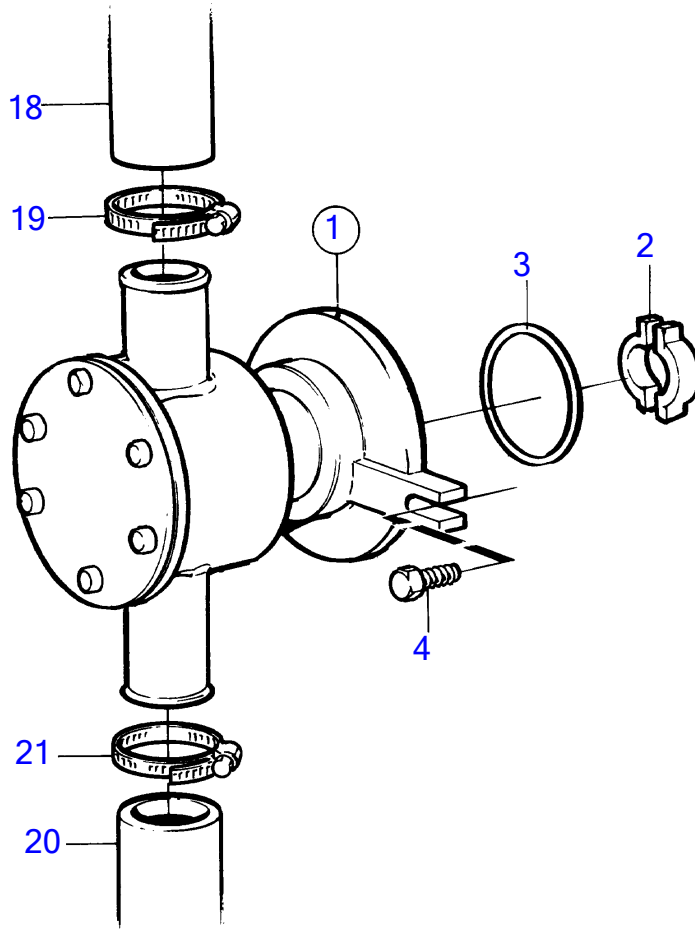

TAMD41D, TMD41D

11480

TAMD41D, TMD41D

| REF | PART NO. | QTY | DESCRIPTION | SEE SEC. | NOTES |
|-----|----------|-----|------------------|----------|------------------------------|
| 1 | 860629 | 1 | Sea water pump | | |
| | | | . | | |
| | | | . | 556 | |
| 2 | 858467 | 1 | Companion flange | | |
| 3 | 968971 | 1 | O-ring | | |
| 4 | 946173 | 2 | Flange screw | | |
| 5 | 946671 | 1 | Flange screw | | |
| 6 | 860701 | 1 | Bracket | | |
| 7 | 860700 | 1 | Clamp | | |
| 8 | 861387 | 1 | Bracket | | |
| 9 | 947760 | 1 | Flange screw | | |
| 10 | 857045 | 1 | Clamp | | |
| 11 | 843075 | 1 | Spacer sleeve | | |
| 12 | 945444 | 1 | Flange screw | | |
| 13 | 955894 | 1 | Washer | | |
| 14 | 846780 | 1 | Bracket | | |
| 15 | 965181 | 1 | Flange screw | | |
| 16 | 952640 | 1 | Clamp | | |
| 17 | 968855 | 1 | Flange screw | | |
| 17A | 955893 | 1 | Washer | | |
| 18 | 860997 | 1 | Hose | | Sea water pump-oil cooler. |
| 19 | 943476 | 1 | Hose clamp | | |
| 20 | 860640 | 1 | Hose | | Reverse gear-sea water pump. |
| 21 | 961669 | 2 | Hose clamp | | |