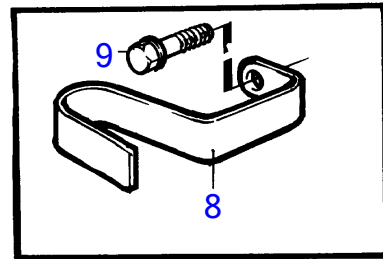

TAMD41D, TMD41D

11480

TAMD41D, TMD41D

| REF | PART NO. | QTY | DESCRIPTION | SEE SEC. | NOTES |
|-----|----------|-----|------------------|----------|------------------------------|
| 1 | 860629 | 1 | Sea water pump | | |
| | | | . | | |
| | | | . | 556 | |
| 2 | 858467 | 1 | Companion flange | | |
| 3 | 968971 | 1 | O-ring | | |
| 4 | 946173 | 2 | Flange screw | | |
| 5 | 946671 | 1 | Flange screw | | |
| 6 | 860701 | 1 | Bracket | | |
| 7 | 860700 | 1 | Clamp | | |
| 8 | 861387 | 1 | Bracket | | |
| 9 | 947760 | 1 | Flange screw | | |
| 10 | 857045 | 1 | Clamp | | |
| 11 | 843075 | 1 | Spacer sleeve | | |
| 12 | 945444 | 1 | Flange screw | | |
| 13 | 955894 | 1 | Washer | | |
| 14 | 846780 | 1 | Bracket | | |
| 15 | 965181 | 1 | Flange screw | | |
| 16 | 952640 | 1 | Clamp | | |
| 17 | 968855 | 1 | Flange screw | | |
| 17A | 955893 | 1 | Washer | | |
| 18 | 860997 | 1 | Hose | | Sea water pump-oil cooler. |
| 19 | 943476 | 1 | Hose clamp | | |
| 20 | 860640 | 1 | Hose | | Reverse gear-sea water pump. |
| 21 | 961669 | 2 | Hose clamp | | |