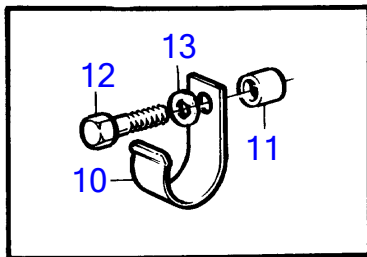

TAMD41D, TMD41D

11480

TAMD41D, TMD41D

| REF | PART NO. | QTY | DESCRIPTION | SEE SEC. | NOTES |
|-----|----------|-----|------------------|----------|------------------------------|
| 1 | 860629 | 1 | Sea water pump | | |
| | | | . | | |
| | | | . | 556 | |
| 2 | 858467 | 1 | Companion flange | | |
| 3 | 968971 | 1 | O-ring | | |
| 4 | 946173 | 2 | Flange screw | | |
| 5 | 946671 | 1 | Flange screw | | |
| 6 | 860701 | 1 | Bracket | | |
| 7 | 860700 | 1 | Clamp | | |
| 8 | 861387 | 1 | Bracket | | |
| 9 | 947760 | 1 | Flange screw | | |
| 10 | 857045 | 1 | Clamp | | |
| 11 | 843075 | 1 | Spacer sleeve | | |
| 12 | 945444 | 1 | Flange screw | | |
| 13 | 955894 | 1 | Washer | | |
| 14 | 846780 | 1 | Bracket | | |
| 15 | 965181 | 1 | Flange screw | | |
| 16 | 952640 | 1 | Clamp | | |
| 17 | 968855 | 1 | Flange screw | | |
| 17A | 955893 | 1 | Washer | | |
| 18 | 860997 | 1 | Hose | | Sea water pump-oil cooler. |
| 19 | 943476 | 1 | Hose clamp | | |
| 20 | 860640 | 1 | Hose | | Reverse gear-sea water pump. |
| 21 | 961669 | 2 | Hose clamp | | |