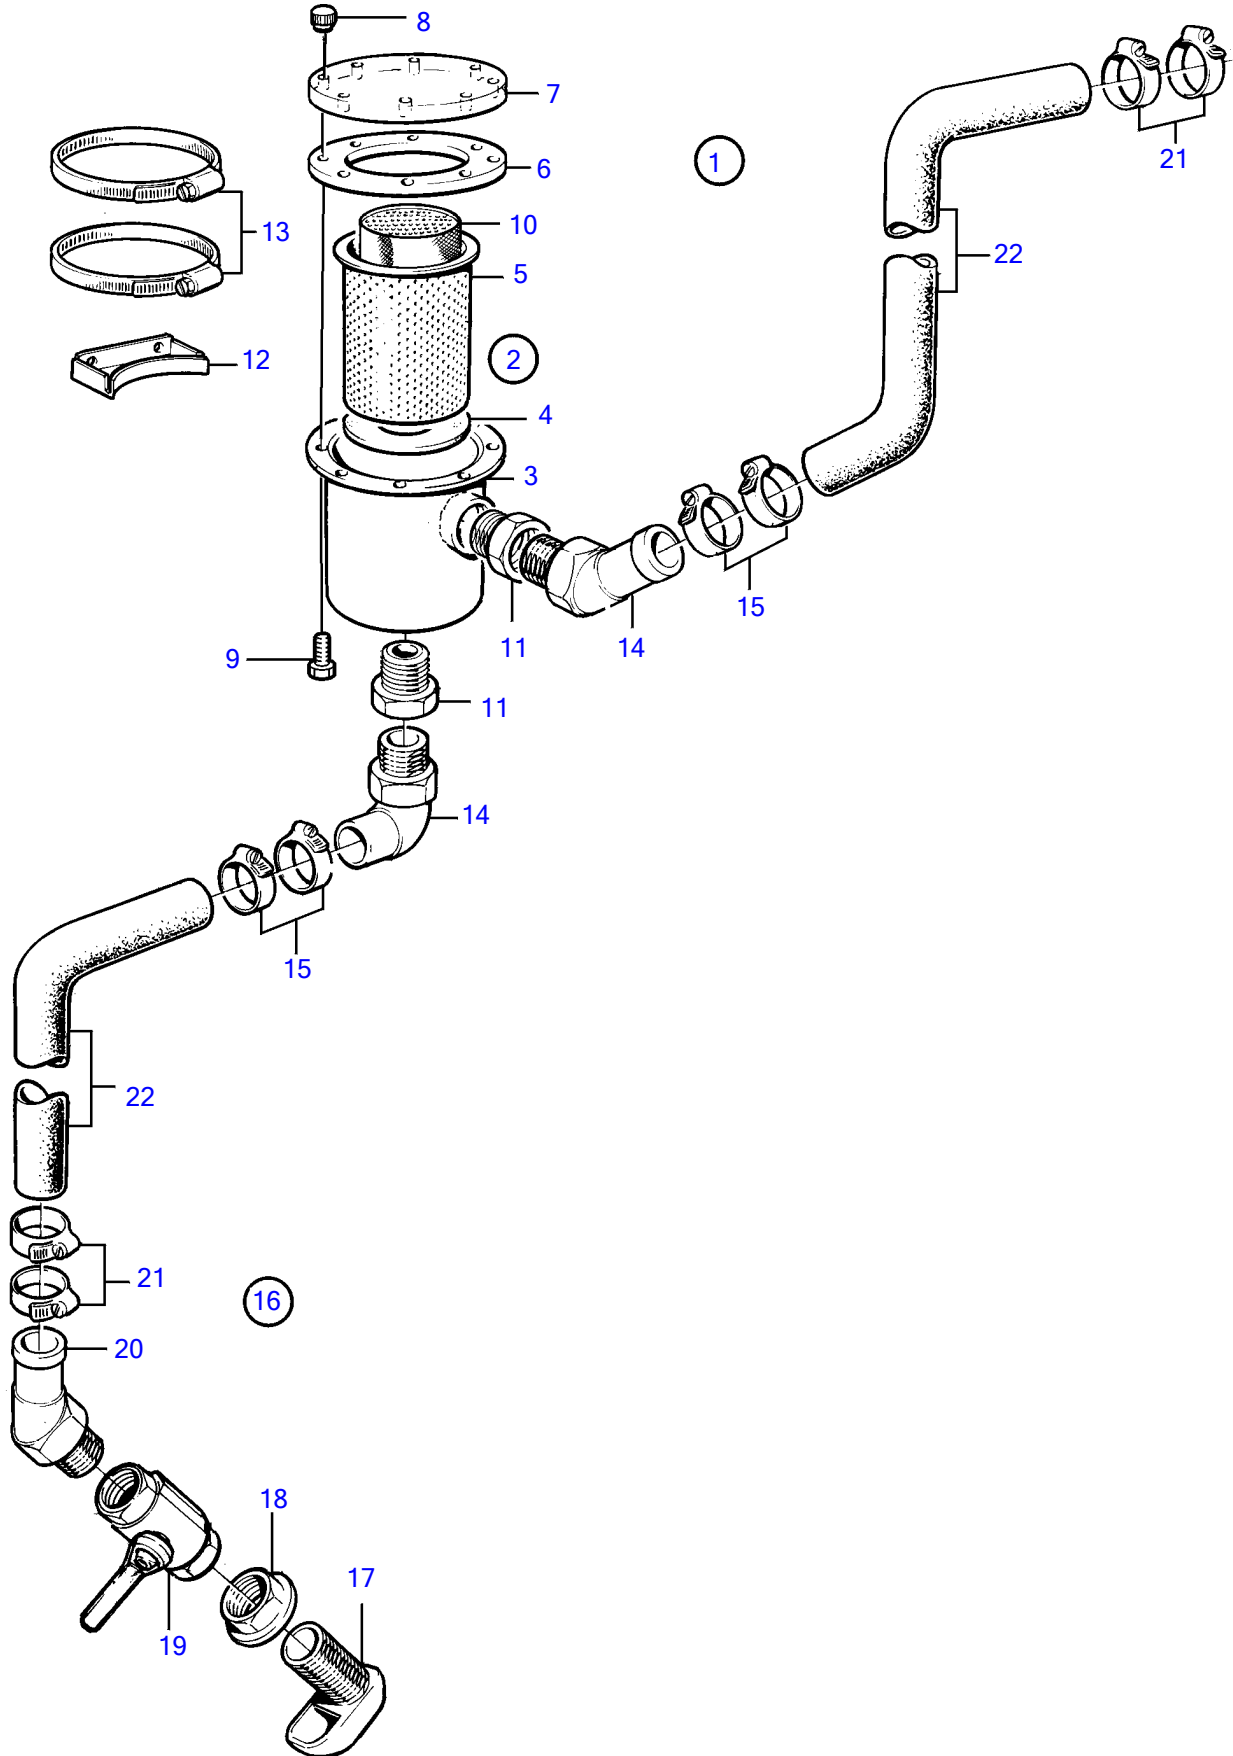

AD41D, D41D, TAM41D, TMD41D

17221

AD41D, D41D, TAMD41D, TMD41D

REF	PART NO.	QTY	DESCRIPTION	NOTES
1	1140034	1	Sea water filter	D=32mm
2	842466	1	• Sea water filter	
3		1	• • Housing	
4	3589331	1	• • Gasket kit	
5	843358	1	• • Filter	
6	3589331	1	• • Gasket kit	
7	843359	1	• • Cardboard tube	
8	843357	8	• • Nut	
9	(843362)	8	• • Screw	Obsolete part
10	844902	1	• Sea water filter	
11	844903	2	• Bushing	
12	828061	2	• Retainer	
13	961678	2	• Hose clamp	
14	828696	2	• Hose attachment	
15	961669	4	• Hose clamp	
16	1140129	1	Cooling water inlet	D=32mm
17	836876	1	• Strainer	
18	836879	1	• Nut	
19	1140125	1	• Ball valve	
20	828696	1	• Hose attachment	45°
21	961670	2	• Hose clamp	
22	1140664	X	Exhaust hose	D=32mm