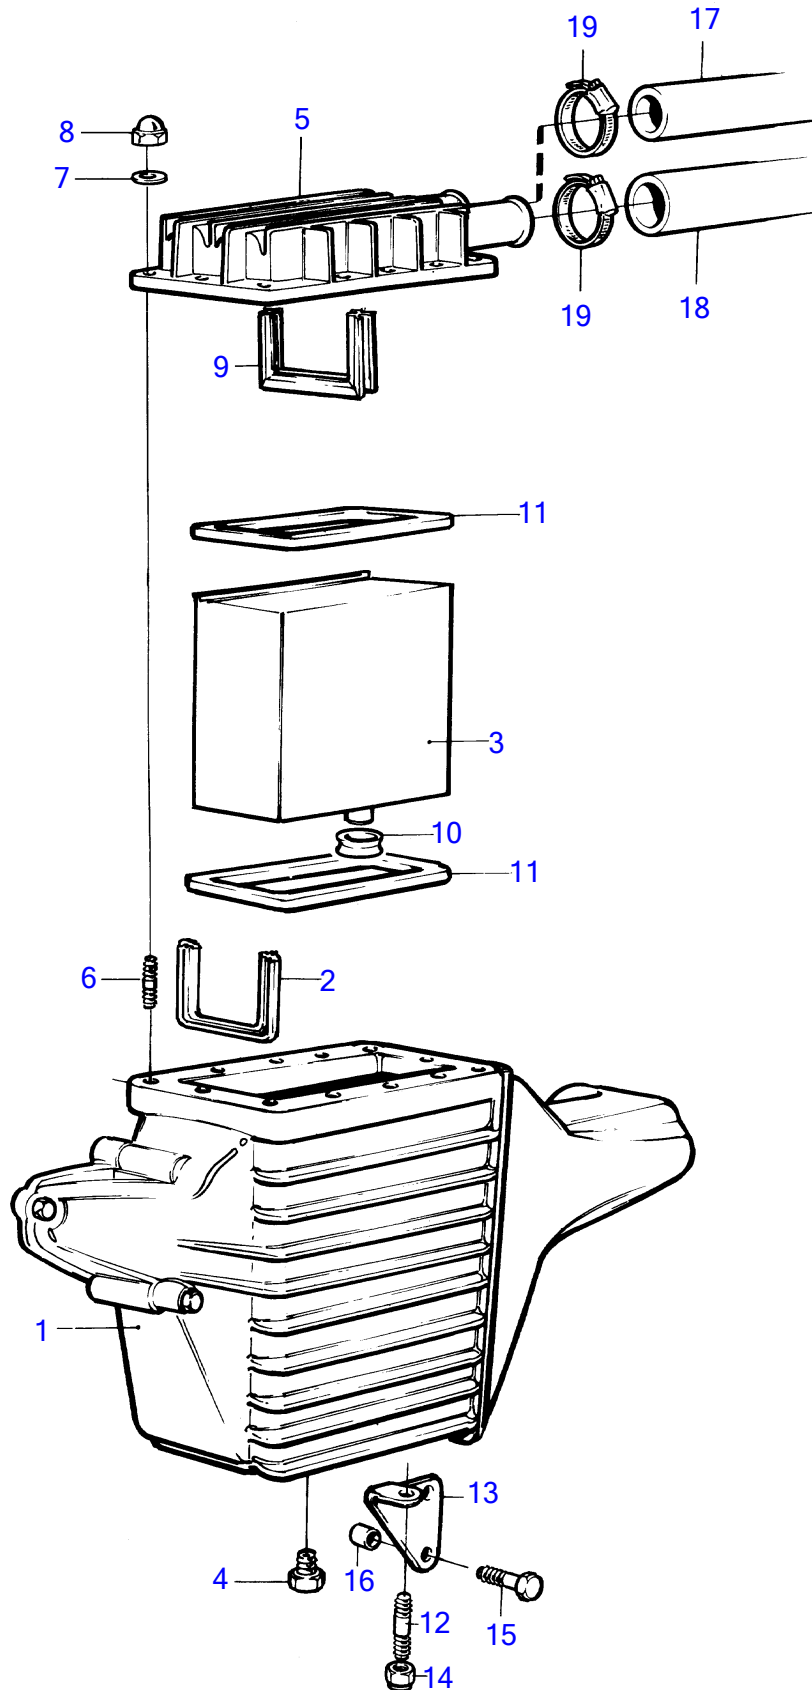

TAMD41D

11476

TAMD41D

REF	PART NO.	QTY	DESCRIPTION	NOTES
1	859354	1	Housing	
2	838831	1	Sealing strip	
3	861553	1	Insert	(861049)
4	861551	1	• Plug	(861116)
5	860409	1	Cover	
6	953036	12	Stud	
7	955893	12	Washer	
8	968458	12	Flange cap nut	
9	847573	1	Sealing strip	
10	858979	1	Sealing ring	
11	860920	2	Gasket	
12	953041	1	Stud	
13	858965	1	Bracket	
14	968862	1	Nut	
15	965226	2	Flange screw	
16	912142	2	Spacer sleeve	
17	860404	1	Hose	After cooler-oil cooler.
18	860645	1	Hose	Heat exchanger-after cooler., Not for engines in keel cooled version.
	860645	1	Hose	After cooler-outlet., For engines in with keel cooling.
19	943476	2	Hose clamp	