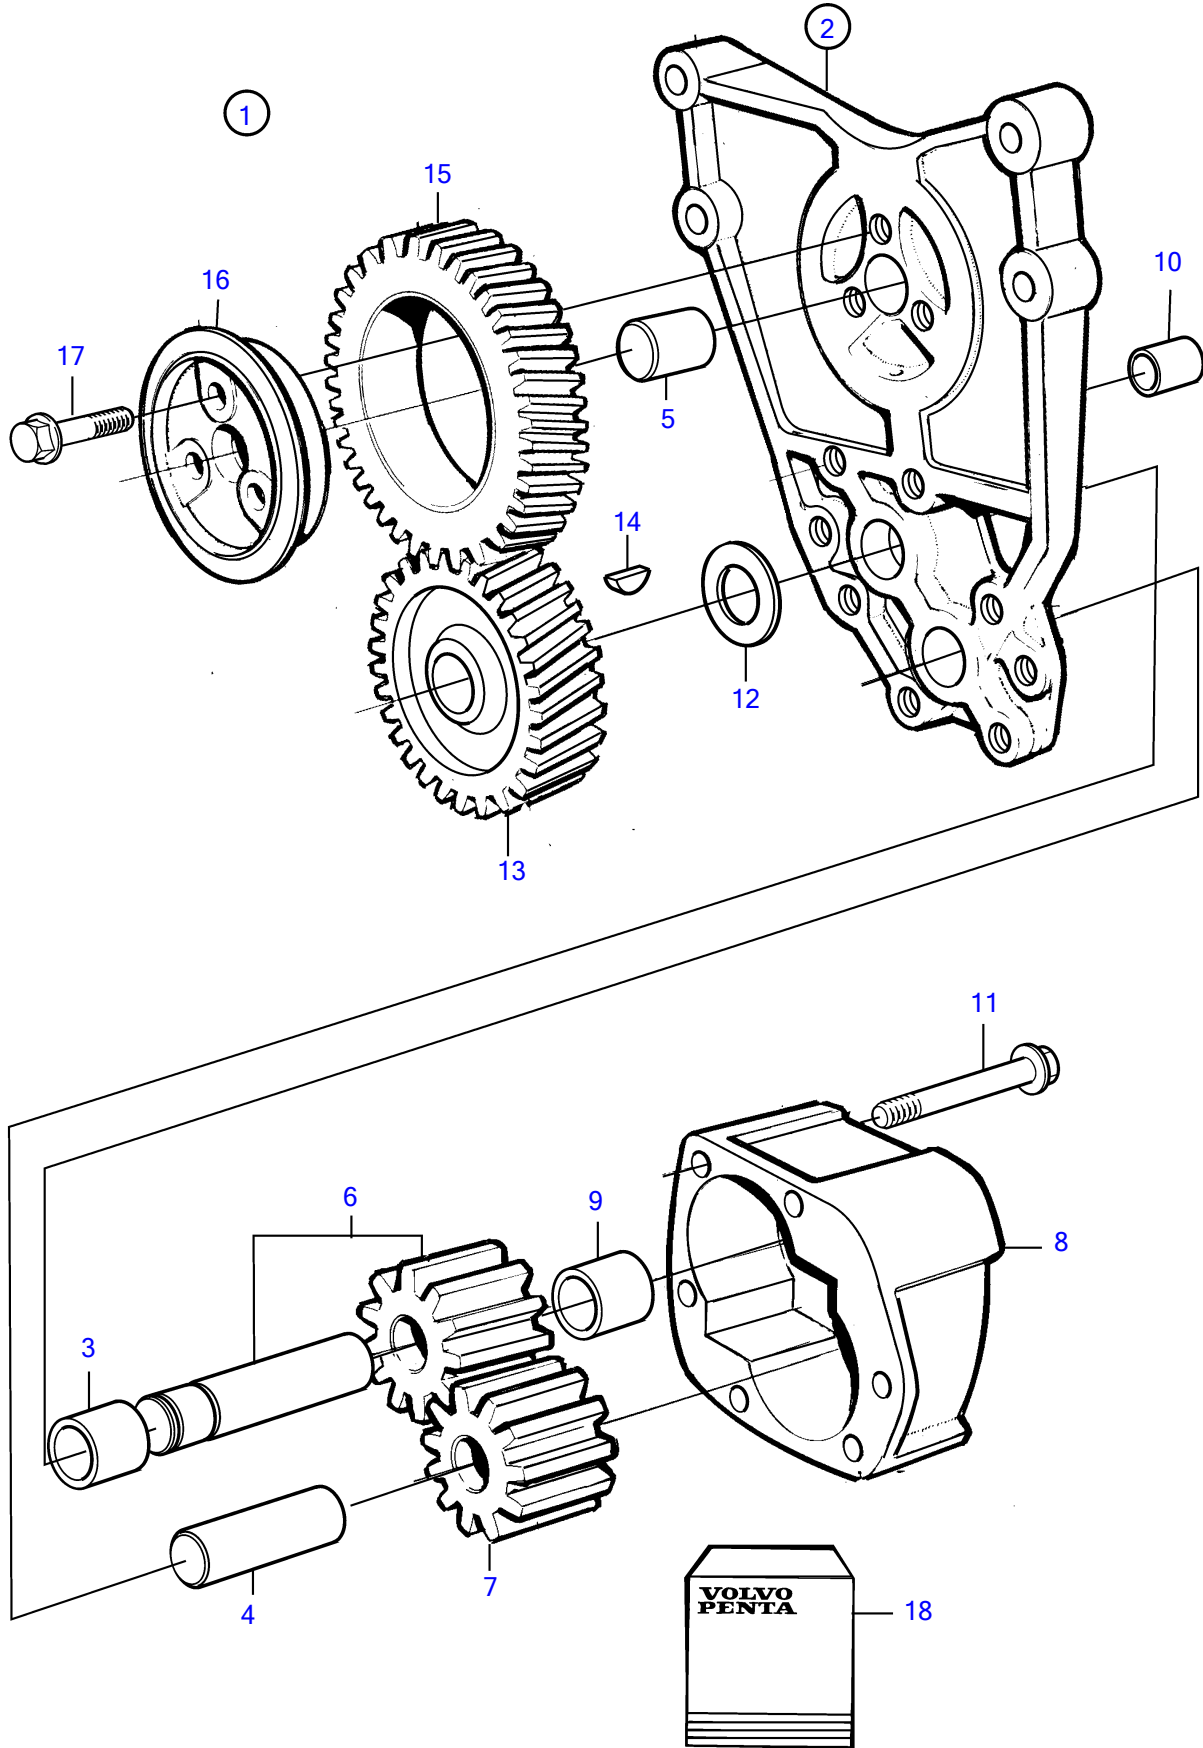

AD31L-A, AD31P-A, TAMD41H-A, TAMD41H-B, TAMD41P-A, TAMD41L-A, TAMD41M-A, TMD41L-A

AD31L-A, AD31P-A, TAMD41H-A, TAMD41H-B, TAMD41P-A, TAMD41L-A, TAMD41M-A, TMD41L-A

REF	PART NO.	QTY	DESCRIPTION	NOTES
1	860721	1	Oil pump	
2	(1542211)	1	• Bracket	Obsolete part
3	470234	1	• • Bushing	
4	420043	1	• • Pivot pin	
5	(950614)	1	• • Pin	Obsolete part
6	860722	1	• Shaft, with gear	
7	425185	1	• Gear	
8		1	• Housing	
9	401146	2	• Guide sleeve	
10	470234	1	• Bushing	
11	973924	2	• Flange screw	
12	424133	1	• Washer	
13	1542214	1	• Gear	
14	910115	1	• Woodruff key	
15	1542215	1	• Oil pump wheel	
16	1542218	1	• Bearing sleeve	
17	946470	3	• Flange screw	
18	276166	1	Oil pump kit	See group 99