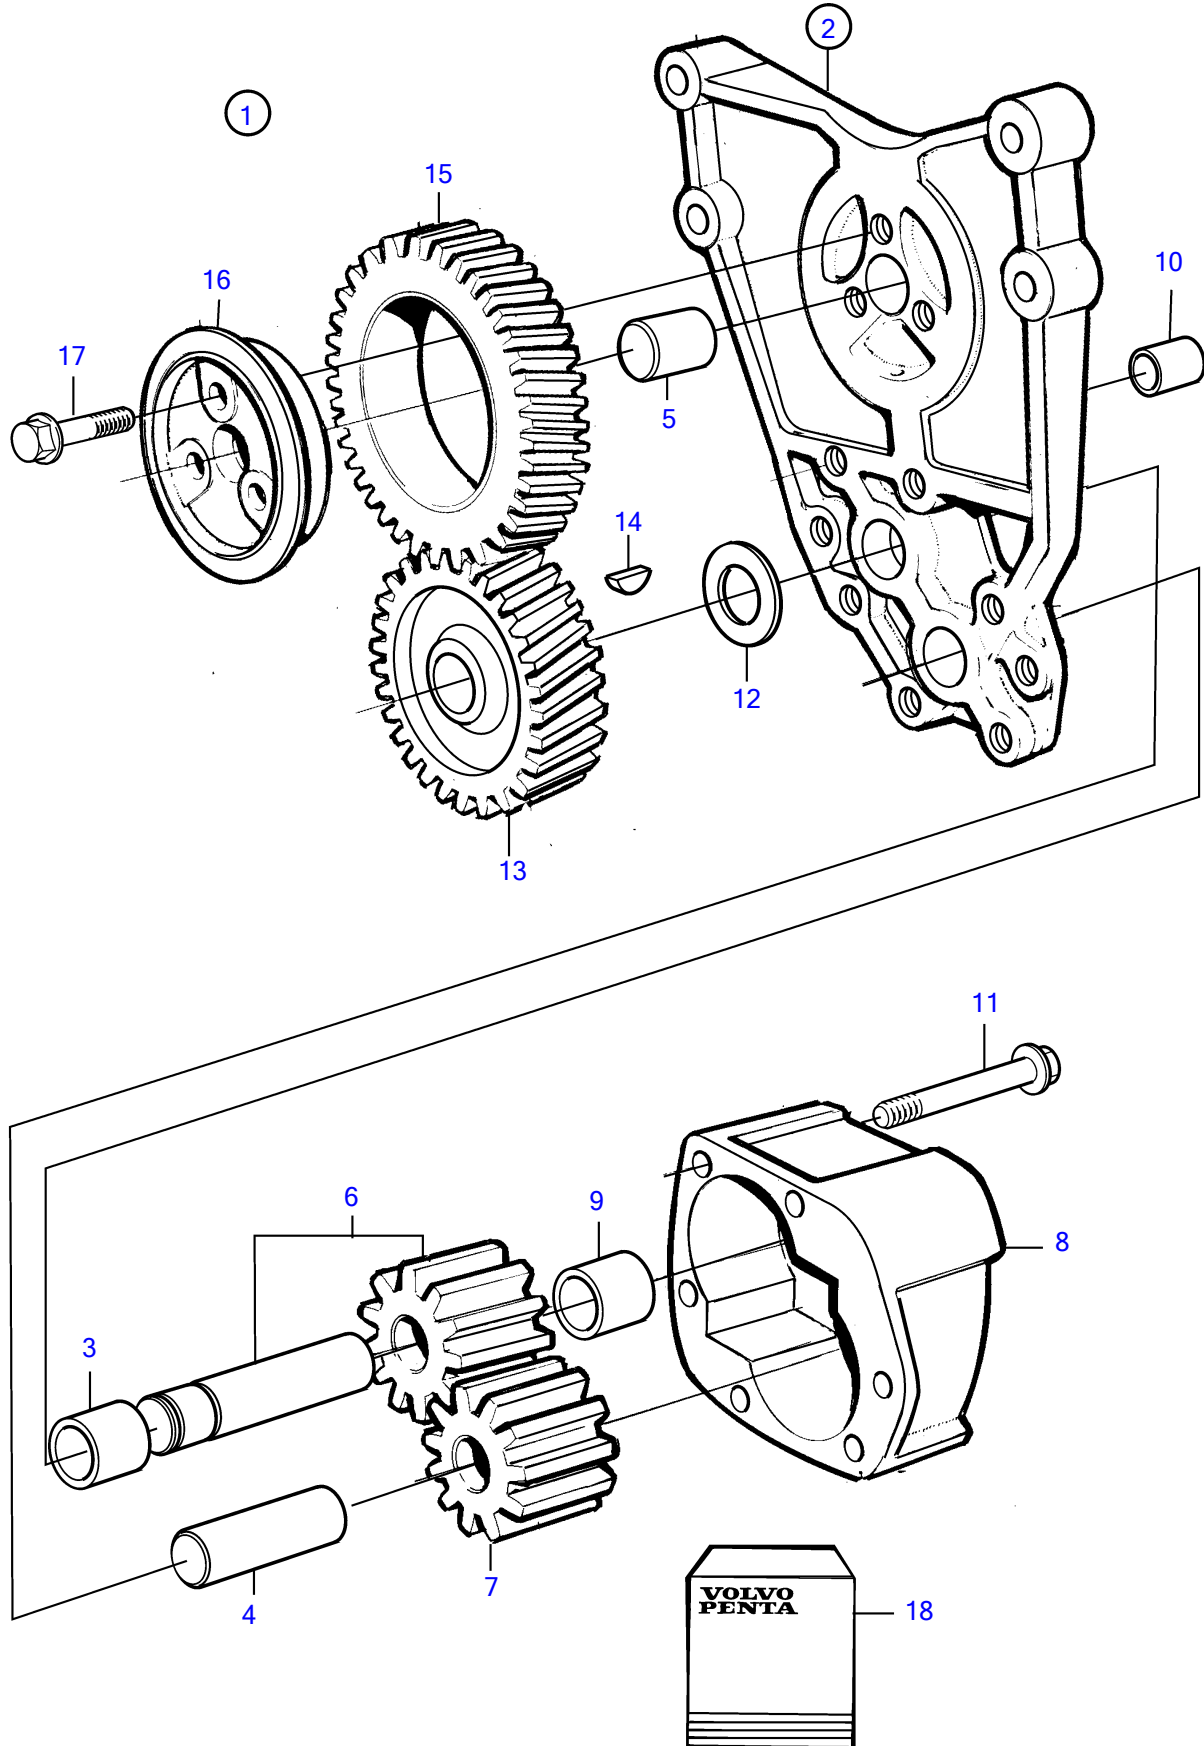

AD31L-A, AD31P-A, TAMD41H-A, TAMD41H-B, TAMD41P-A, TAMD41L-A, TAMD41M-A, TMD41L-A

AD31L-A, AD31P-A, TAMD41H-A, TAMD41H-B, TAMD41P-A, TAMD41L-A, TAMD41M-A, TMD41L-A

REF	PART NO.	QTY	DESCRIPTION	NOTES
1	860721	1	Oil pump	
2	(1542211)	1	• Bracket	Obsolete part
3	470234	1	• • Bushing	
4	420043	1	• • Pivot pin	
5	(950614)	1	• • Pin	Obsolete part
6	860722	1	• Shaft, with gear	
7	425185	1	• Gear	
8		1	• Housing	
9	401146	2	• Guide sleeve	
10	470234	1	• Bushing	
11	973924	2	• Flange screw	
12	424133	1	• Washer	
13	1542214	1	• Gear	
14	910115	1	• Woodruff key	
15	1542215	1	• Oil pump wheel	
16	1542218	1	• Bearing sleeve	
17	946470	3	• Flange screw	
18	276166	1	Oil pump kit	See group 99