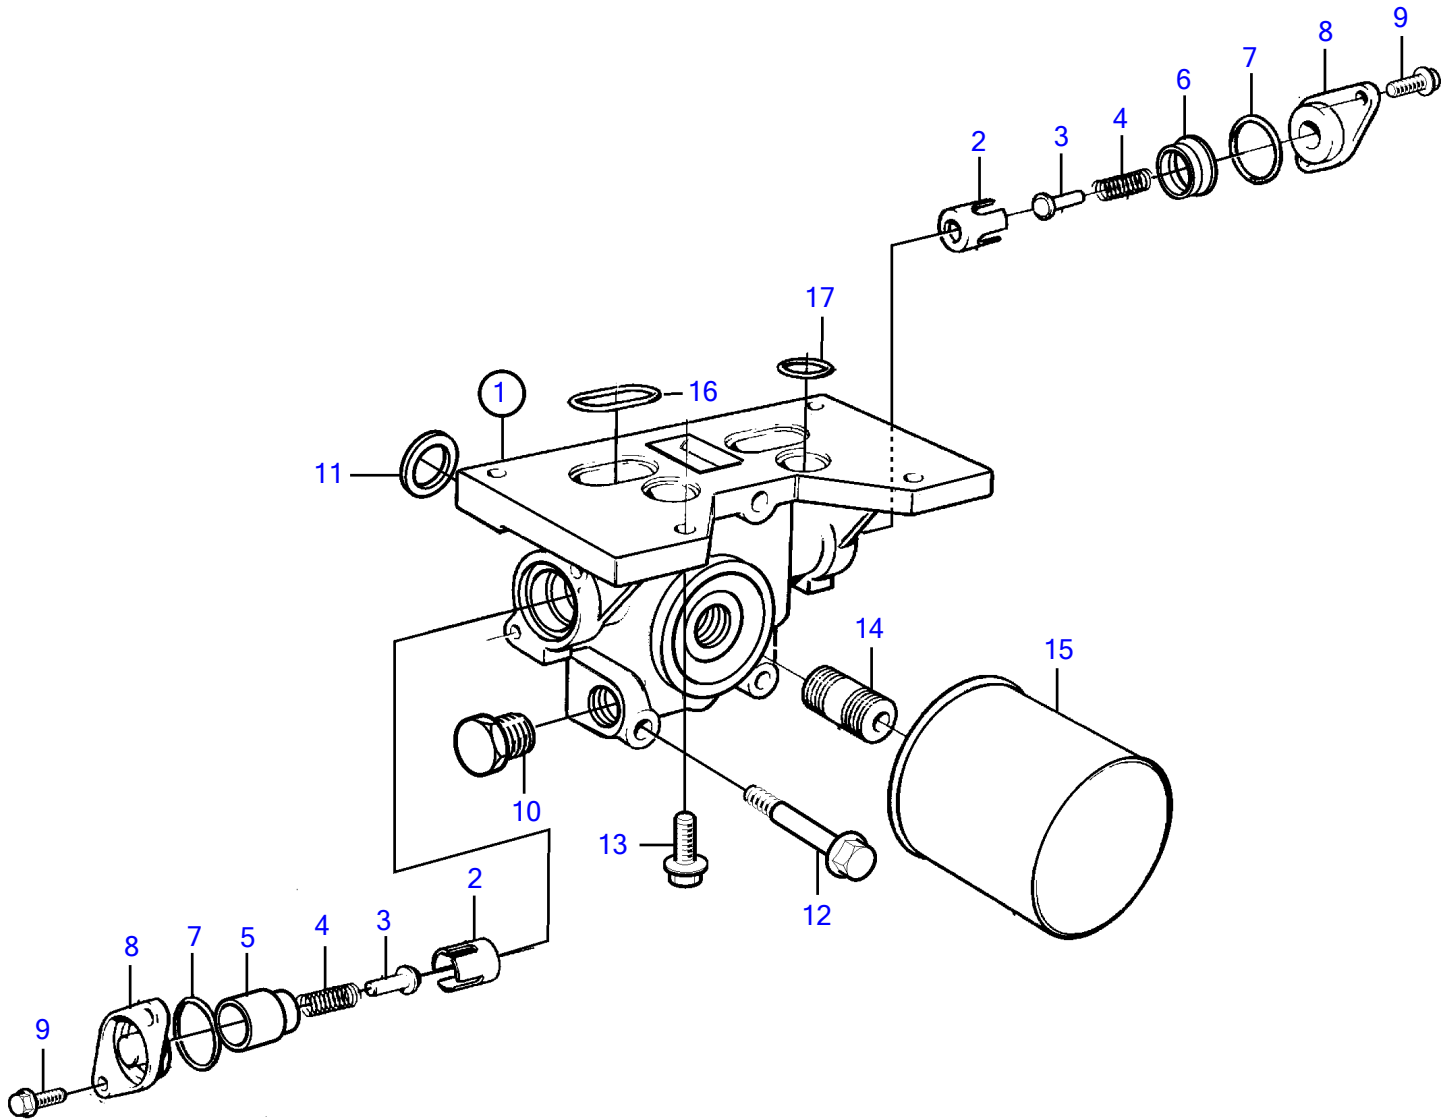

AD31L-A, AD31P-A, TAM31L-A, TAM31M-A, TAM31P-A, TAM31S-A, TMD31L-A

18184

AD31L-A, AD31P-A, TAMD31L-A, TAMD31M-A, TAMD31P-A, TAMD31S-A, TMD31L-A

REF	PART NO.	QTY	DESCRIPTION
1	3581943	1	Oil filter housing
2	1542265	2	• Valve seat
3	471085	2	• Valve cone
4	468087	2	• Spring
5	3581951	1	• Sleeve
6	3581950	1	• Sleeve
7	949659	2	• O-ring
8	1542267	2	• Cover
9	946544	4	• Flange screw
10	479977	1	• Plug
11	469483	4	Sealing ring
12	965182	3	Flange screw
13	946671	4	Flange screw
14	846015	1	Nipple
15	3517857	1	Oil filter
16	859086	2	Sealing ring
17	469483	2	Sealing ring