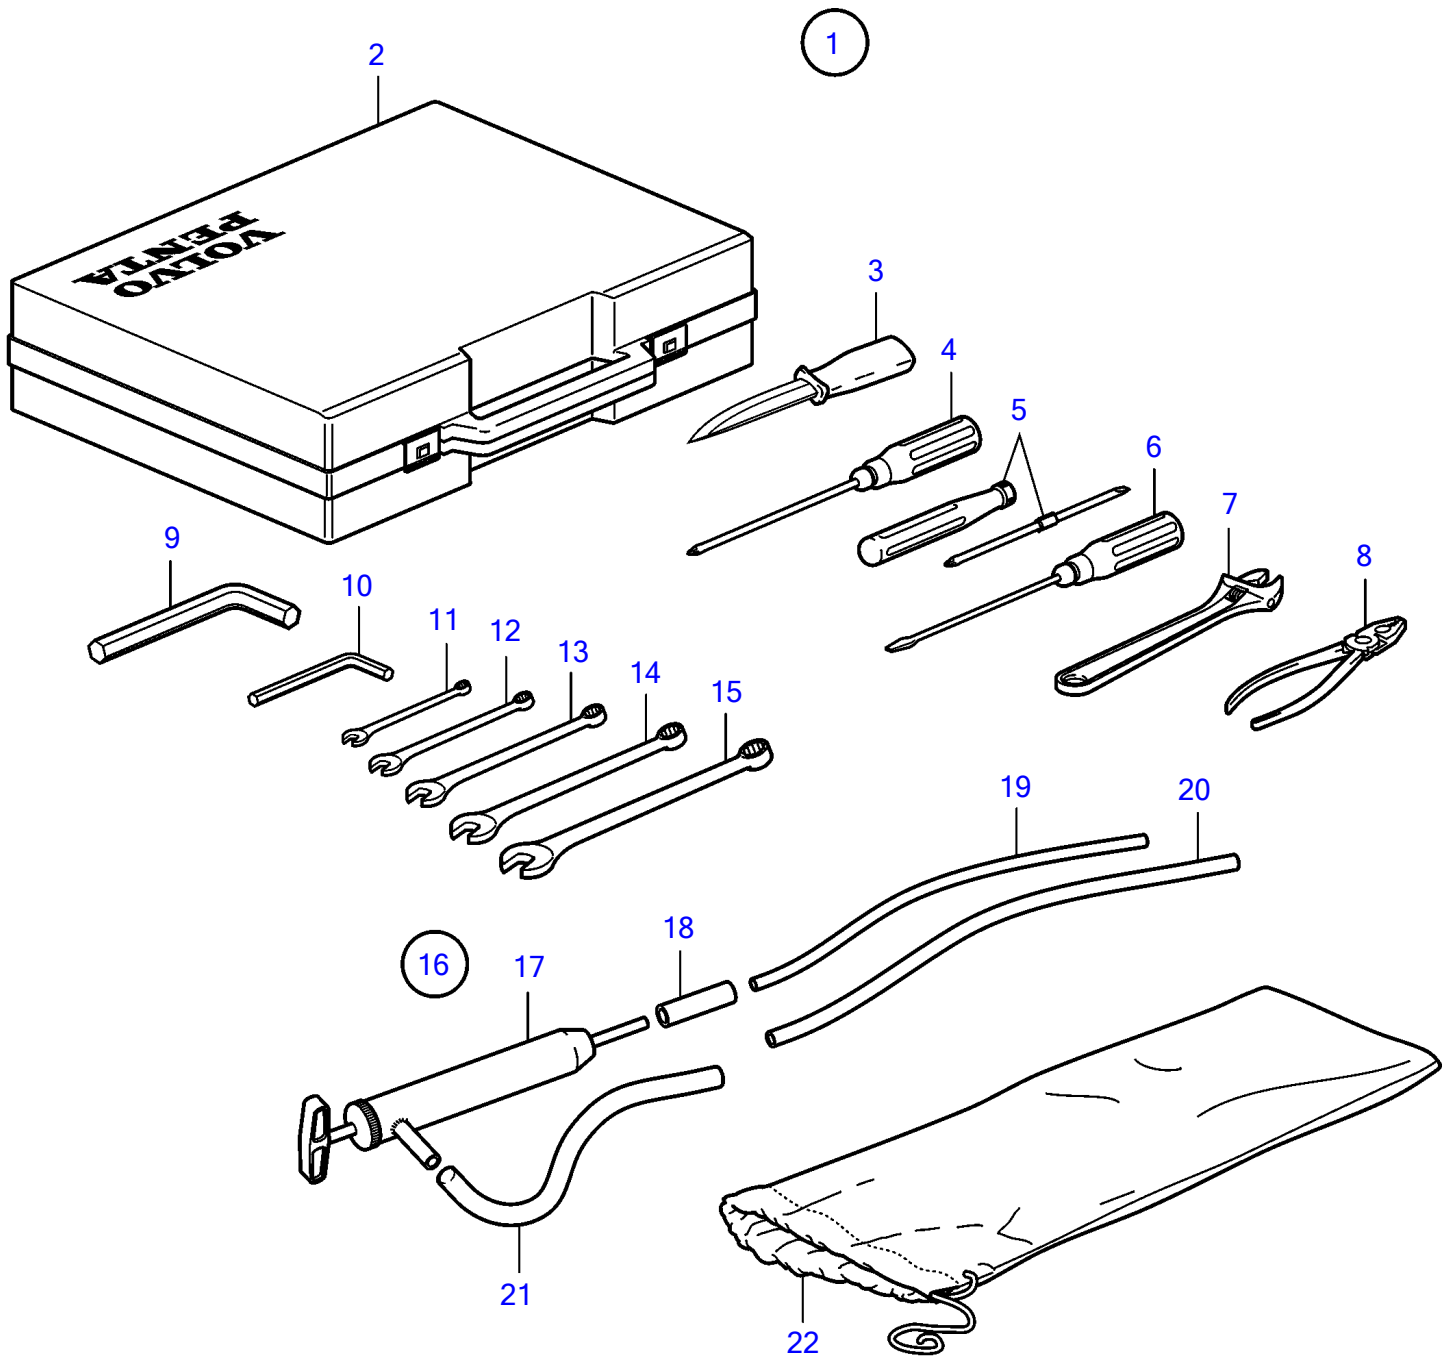

AD31D, AD31XD, TAMD31D, TMD31D

9236

AD31D, AD31XD, TAMD31D, TMD31D

REF	PART NO.	QTY	DESCRIPTION	NOTES
1	858282	1	Tool kit	
2	859370	1	• Tool bag	
3	(858280)	1	• Sheath knife	Obsolete part
4	(962183)	1	• Phillips screwdriver	Obsolete part
5	(963929)	1	• Combination screwdri	Obsolete part
6	804771	1	• Screwdriver	
7	755	1	• Adjustable wrench	
	3803911	1	• Alternator, exch, exch	
8	(858279)	1	• Combination pliers	Obsolete part
9	(914005)	1	• Allen wrench	Obsolete part
10	914002	1	• Allen wrench	
11	(858274)	1	• Tool	8mm, Obsolete part
12	(858275)	1	• Blocking key	10mm, Obsolete part
13	(858276)	1	• Blocking key	13mm, Obsolete part
14	(858277)	1	• Blocking key	17mm, Obsolete part
15	(858278)	1	• Blocking key	1/2", Obsolete part
16	875117	1	• Oil bilge pump	
17		1	• • Oil bilge pump	
18	(841046)	1	• • Rubber hose	Obsolete part
19	835964	1	• • Oil scavenging pipe	L=711mm
20	(841527)	1	• • Oil scavenging pipe	L=1000mm, Obsolete part
21	806282	1	• • Plastic hose	
22	844642	1	• • Tool bag	