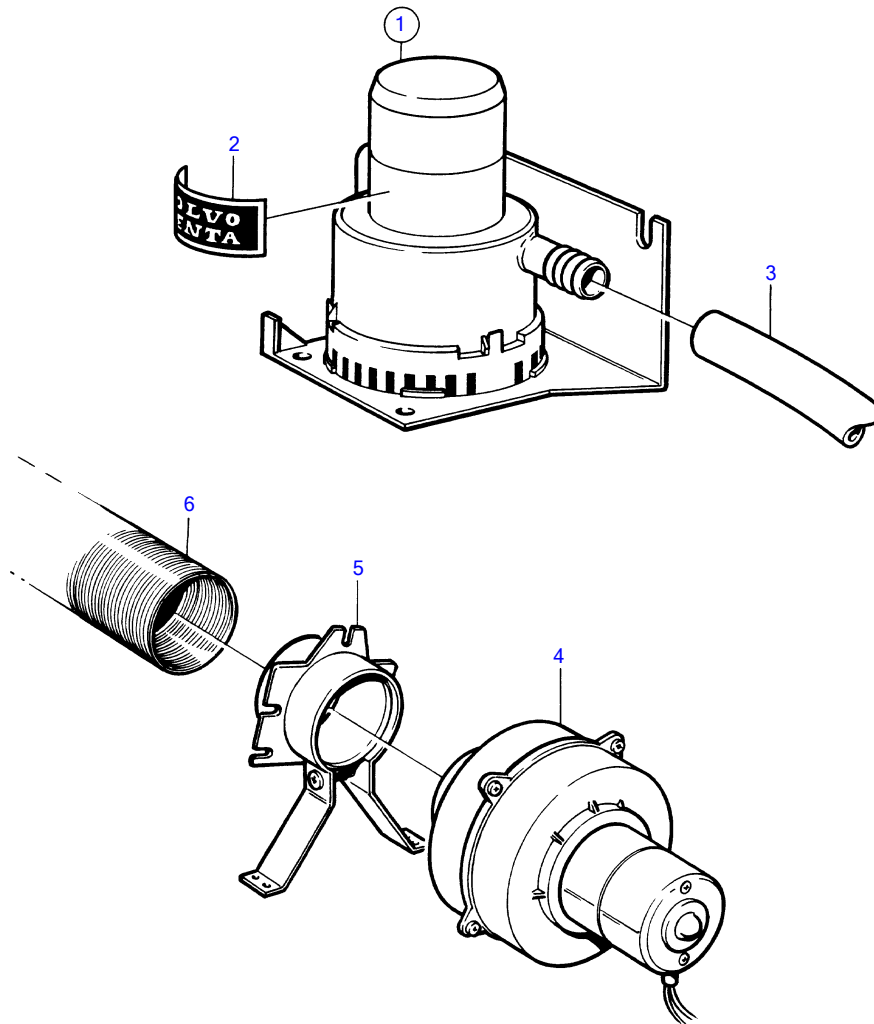

AD31D, AD31XD, TAMD31D, TMD31D

9650

AD31D, AD31XD, TAMD31D, TMD31D

| REF | PART NO. | QTY | DESCRIPTION | NOTES |
|-----|----------|-----|--------------|---------------|
| 1 | 828763 | 1 | Bilge pump | |
| 2 | (843141) | 1 | • Decal | Obsolete part |
| 3 | 952969 | X | Hose | |
| 4 | (828797) | 1 | Fan | Obsolete part |
| 5 | 828798 | 1 | Mounting kit | |
| 6 | 9518554 | 1 | Hose | L=5000mm |