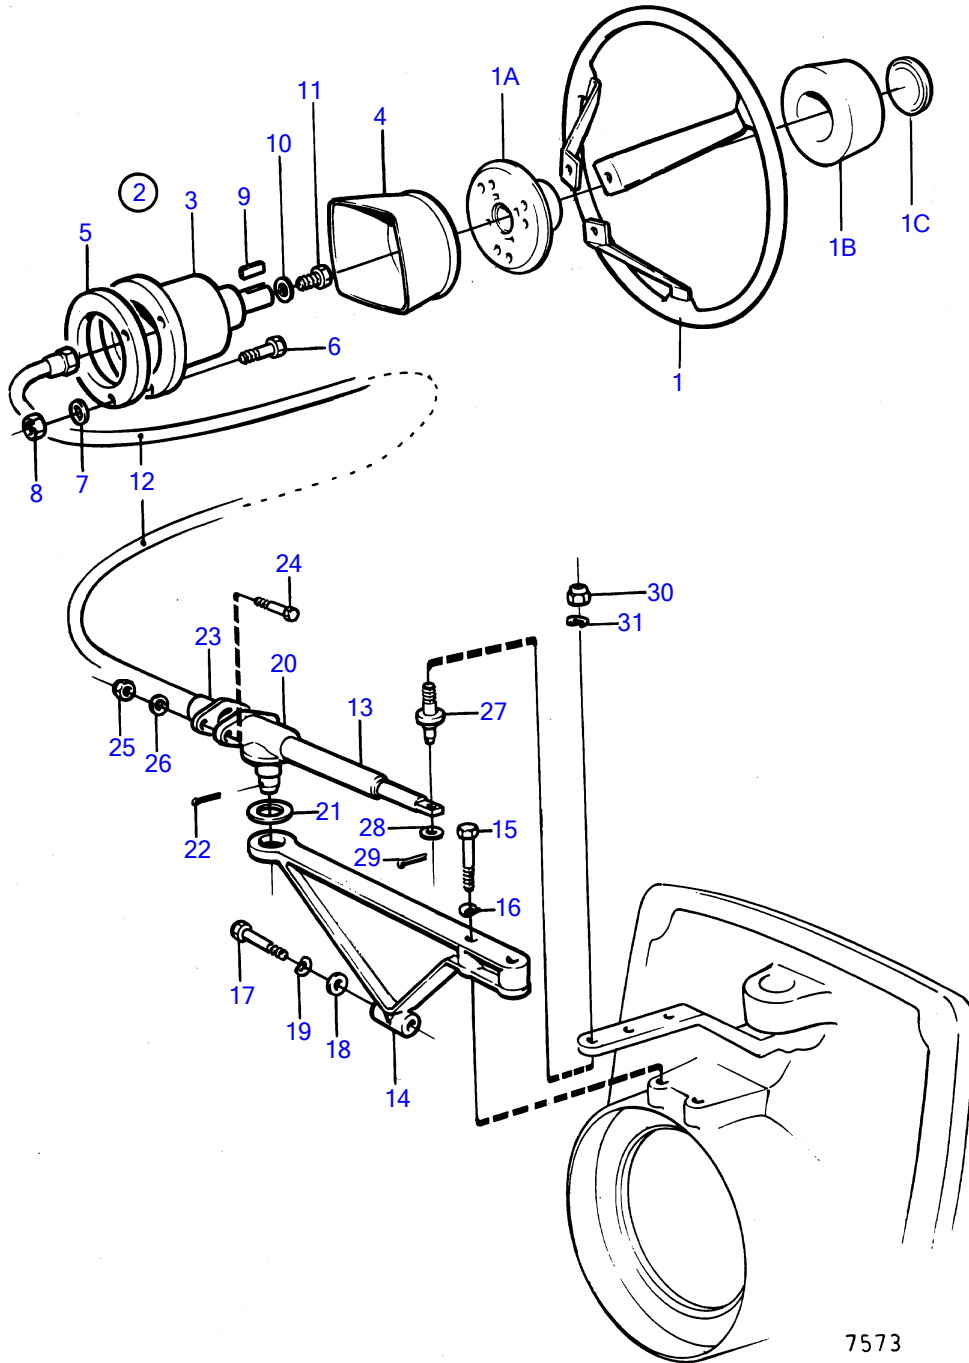

AQAD30A

AQAD30A

REF	PART NO.	QTY	DESCRIPTION	NOTES
1	850936	1	Steering wheel	
1A		1	• Steering wheel hub	
1B	828943	1	• Steering wheel pad	OBSOLETE PART
1C	850938	1	• Emblem	OBSOLETE PART
2	851056	1	Steering gear	OBSOLETE PART
3		1	• STEERING GEAR	
4	851057	1	• Cover	OBSOLETE PART
5	851069	1	• Washer	OBSOLETE PART
6	940101	3	• Hexagon screw	
7	941906	3	• Spring washer	
8	955781	3	• Hexagon nut	
9	851349	1	• Key	OBSOLETE PART
10	948823	1	• Washer	OBSOLETE PART
11	940148	1	• Hexagon screw	
12	852035	X	Steering cable	L = 800 MM, OBSOLETE PART
	851016	X	Steering cable	L = 2500 MM, OBSOLETE PART REPL BY 851017
	851017	X	Steering cable	L = 2750mm, OBSOLETE PART
	851018	X	Steering cable	L = 3000 MM, OBSOLETE PART
	851019	X	Steering cable	L = 3250mm, OBSOLETE PART REPL BY 851020
	851020	X	Steering cable	L = 3500mm, OBSOLETE PART
	851021	X	Steering cable	L = 3750 MM, OBSOLETE PART
	851022	X	Steering cable	L = 4000 MM, OBSOLETE PART
	851023	X	Steering cable	L = 4250 MM, OBSOLETE PART
	851024	X	Steering cable	L = 4500 MM, OBSOLETE PART
	851025	X	Steering cable	L = 4750mm, OBSOLETE PART
	851026	X	Steering cable	L = 5000 MM, OBSOLETE PART
	851027	X	Steering cable	L = 5250mm, OBSOLETE PART
	851028	X	Steering cable	L = 5500 MM, OBSOLETE PART
	851029	X	Steering cable	L = 5750mm, OBSOLETE PART
	851030	X	Steering cable	L = 6000 MM, OBSOLETE PART
	851031	X	Steering cable	L = 6500mm, OBSOLETE PART
	851032	X	Steering cable	L = 7000 MM, OBSOLETE PART
	851033	X	Steering cable	L = 7500 MM, OBSOLETE PART
	851034	X	Steering cable	L = 8000 MM, OBSOLETE PART
	851921	X	Steering cable	L = 8500 MM, OBSOLETE PART
	851922	X	Steering cable	L = 9000 MM, OBSOLETE PART
	851923	X	Steering cable	L = 9500 MM, OBSOLETE PART
13	851147	1	Steering cylinder	FOR STARBOARD MOUNTING., OBSOLETE PART
	851059	1	Steering cylinder	FOR PORT MOUNTING., OBSOLETE PART
14	853074	1	Guide bracket	OBSOLETE PART
15	955324	2	Hexagon screw	
16	941908	2	Spring washer	
17	955300	1	Hexagon screw	EARLY TYPE
	940142	1	Hexagon screw	LATE TYPE
18	960141	1	Washer	
19	941907	1	Spring washer	EARLY TYPE
20	853075	1	Anchorage	OBSOLETE PART
21	955904	1	Washer	
22	907872	1	Split pin	OBSOLETE PART
23	853076	1	Cardboard tube	OBSOLETE PART
24	940101	2	Hexagon screw	
25	963105	2	Lock nut	
26	949607	2	Spring washer	
27	853077	1	Stud	
28	940097	1	Washer	
29	964960	1	Split pin	
30	963108	1	Lock nut	
31	949608	1	Spring washer	