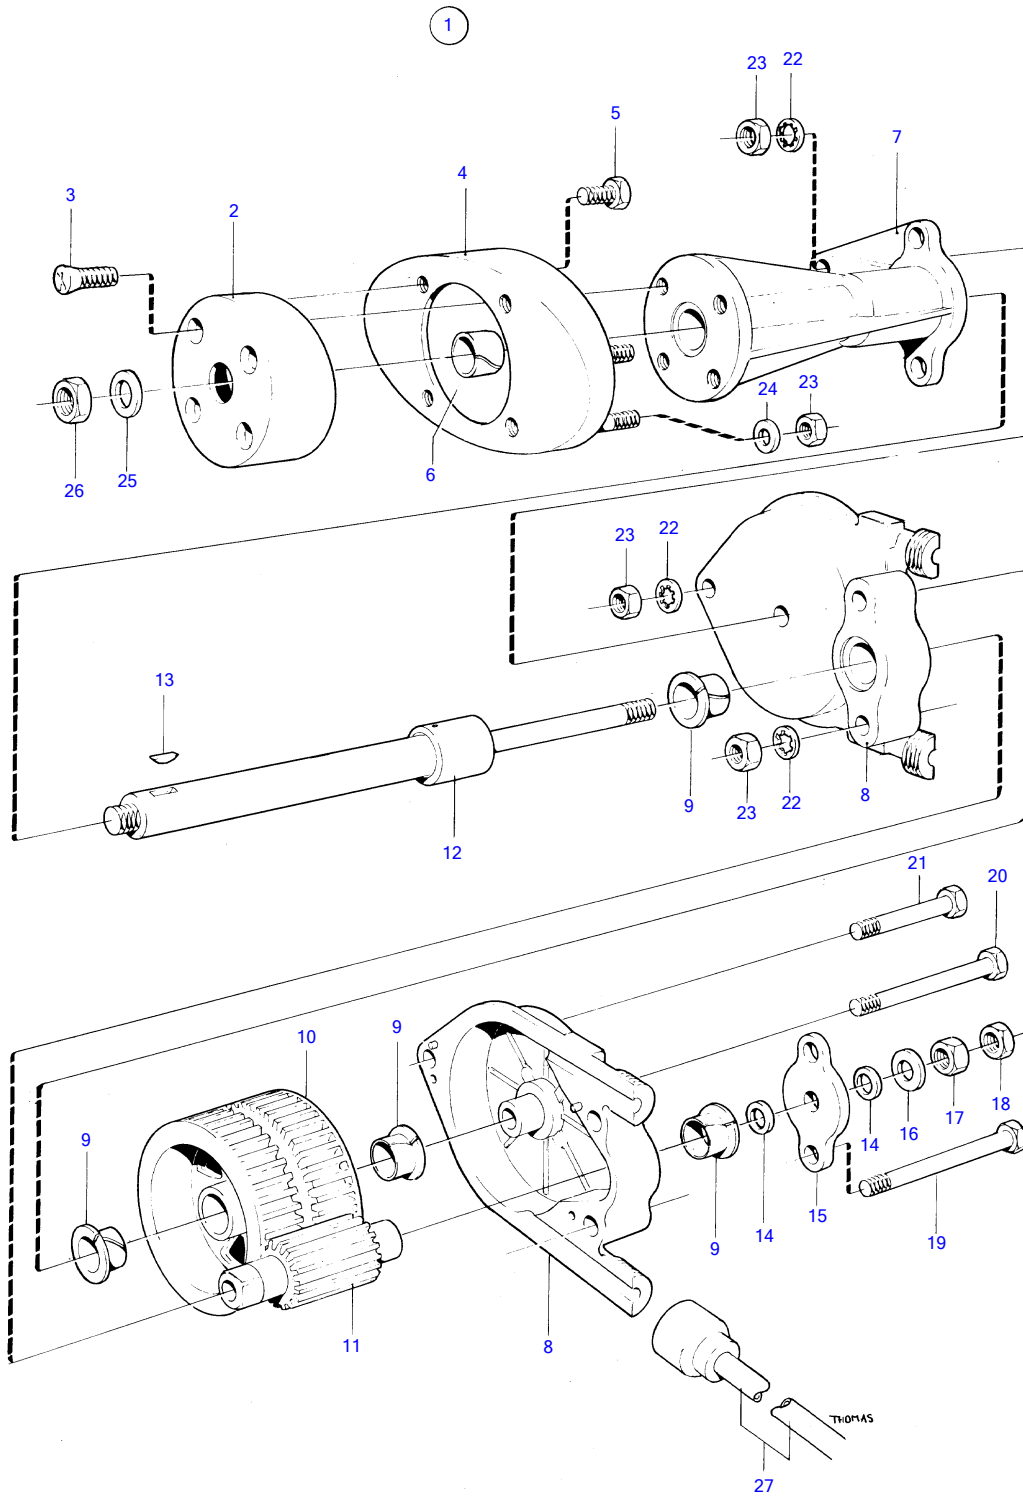

AD30A, AQAD30A, MD30A, TAMD30A, TMD30A

3690

AD30A, AQAD30A, MD30A, TAMD30A, TMD30A

REF	PART NO.	QTY	DESCRIPTION	NOTES
1	850809	1	Steering head	
2		1	• MOUNTING PLATE	
3	941462	4	• Screw	OBSOLETE PART
4		1	• BRACKET	
5	955655	4	• Hexagon screw	
6	839724	1	• Bushing	OBSOLETE PART
7		1	• BRACKET	
8		2	• HOUSING	
9	828155	4	• Bushing	OBSOLETE PART
10		1	• GEAR	
11		1	• GEAR	
12		1	• SHAFT	
13	835059	1	• Key	
14	839725	2	• Slide washer	OBSOLETE PART
15		1	• THRUST PLATE	
16	940097	1	• Washer	
17	955848	1	• Hexagon nut	OBSOLETE PART
18	955858	1	• Nut	OBSOLETE PART
19	955670	2	• Screw	OBSOLETE PART
20	955668	1	• Hexagon screw	OBSOLETE PART
21	955665	1	• Screw	OBSOLETE PART
22	955949	4	• Toothed washer	OBSOLETE PART
23	955847	8	• Hexagon nut	
24	955894	4	• Washer	
25	960145	1	• Washer	
26	940154	1	• Hexagon nut	
27	839727	1	• Plastic pipe	OBSOLETE PART