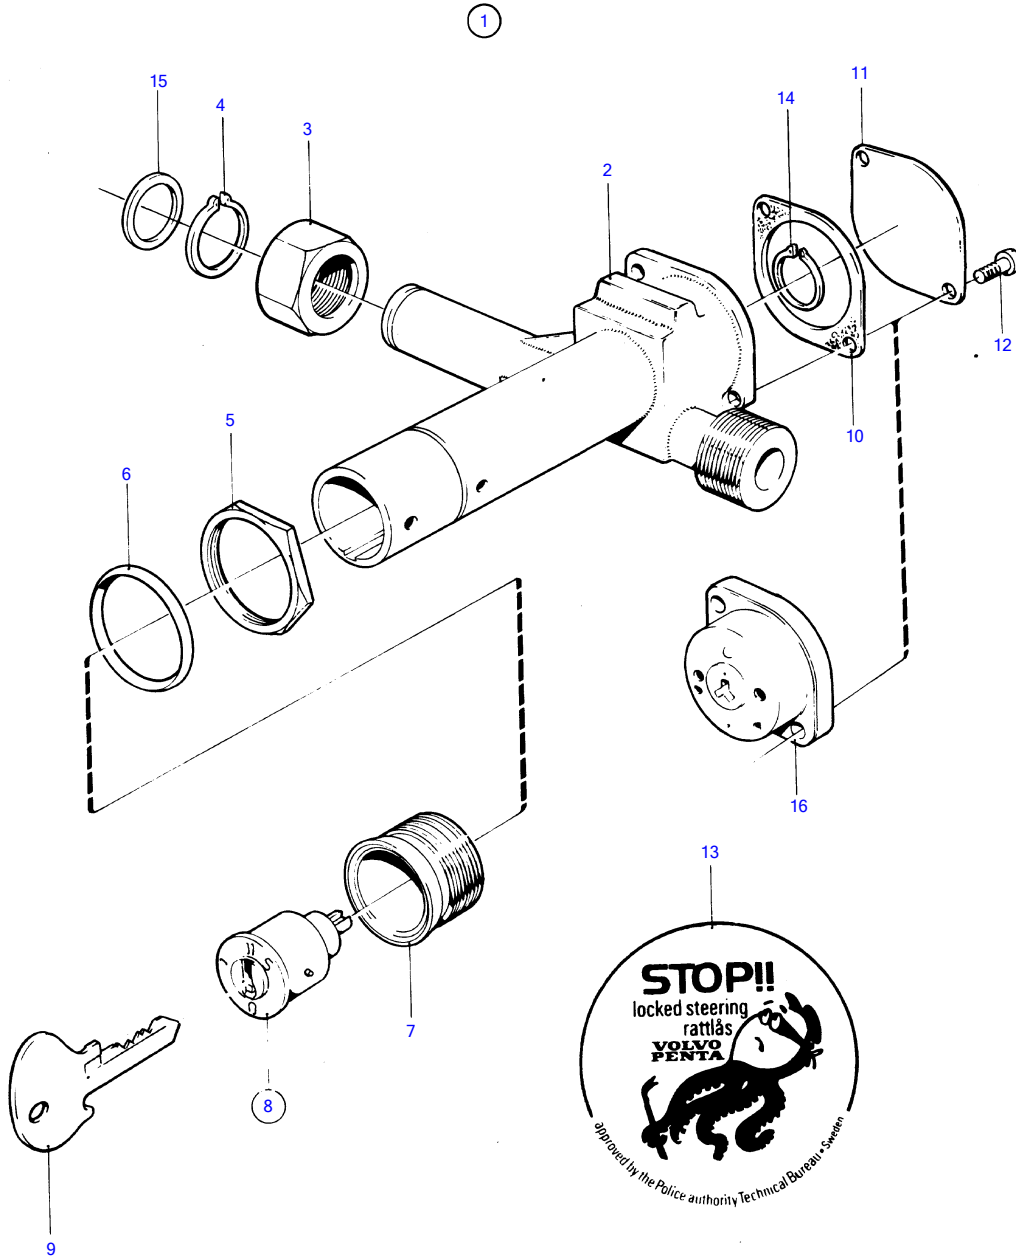

AD30A, AQAD30A, MD30A, TAMD30A, TMD30A

4153

AD30A, AQAD30A, MD30A, TAMD30A, TMD30A

REF	PART NO.	QTY	DESCRIPTION	SEE SEC.	NOTES
1	839544	1	Steering lock		OBSOLETE PART
2		1	• HOUSING		
3	839531	1	• Nut		OBSOLETE PART
4	914450	1	• Snap ring		
5	832476	1	• Lock nut		OBSOLETE PART
6	839523	1	• Lock ring		OBSOLETE PART
7	839512	1	• Lock sleeve		OBSOLETE PART
8	839532	1	• Lock cylinder		OBSOLETE PART
9	831606	1	• • Key		INDIQUER CODE DE CLEF QUAND VOUS ORDEZ, OBSOLETE PART
			Bulletin P-36-4-1	P-36-4-1-EN	Deleted Part No's for Keys
10	1140051	1	• Gasket		(839543), OBSOLETE PART
11	839542	1	• Protecting cover		OBSOLETE PART
12	956060	2	• Cross recessed screw		
13		1	• DECAL		
14	914448	1	• Snap ring		OBSOLETE PART
15	850221	2	• Washer		OBSOLETE PART
16	839492	1	Plate		OBSOLETE PART