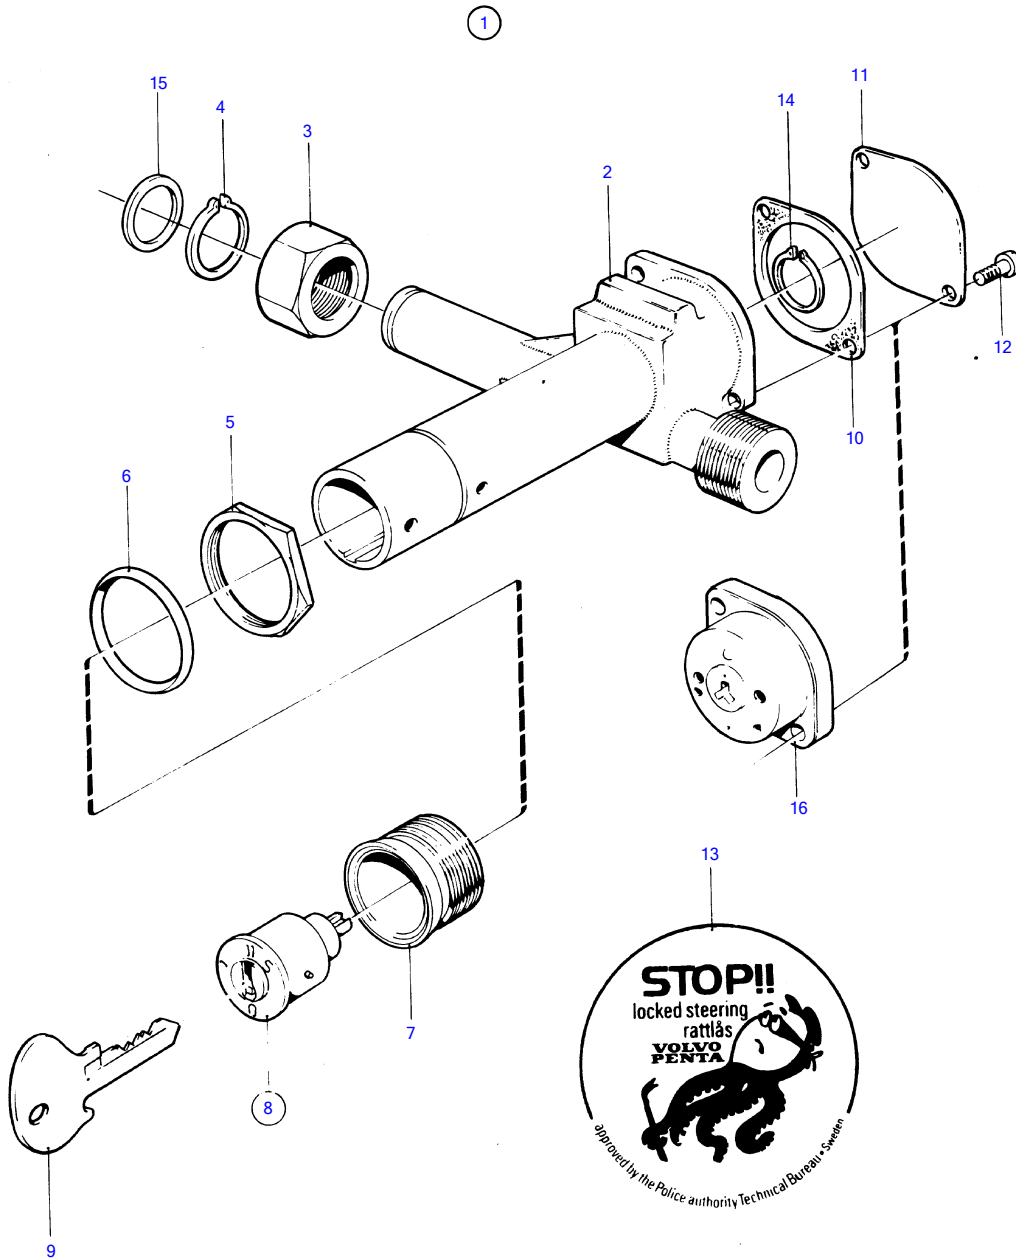

AD30A, AQAD30A, MD30A, TAMD30A, TMD30A

4153

AD30A, AQAD30A, MD30A, TAMD30A, TMD30A

REF	PART NO.	QTY	DESCRIPTION	SEE SEC.	NOTES
1	839544	1	Steering lock		OBSOLETE PART
2		1	• HOUSING		
3	839531	1	• Nut		OBSOLETE PART
4	914450	1	• Snap ring		
5	832476	1	• Lock nut		OBSOLETE PART
6	839523	1	• Lock ring		OBSOLETE PART
7	839512	1	• Lock sleeve		OBSOLETE PART
8	839532	1	• Lock cylinder		OBSOLETE PART
9	831606	1	• • Key		INDIQUER CODE DE CLEF QUAND VOUS ORDEZ, OBSOLETE PART
			Bulletin P-36-4-1	P-36-4-1-EN	Deleted Part No's for Keys
10	1140051	1	• Gasket		(839543), OBSOLETE PART
11	839542	1	• Protecting cover		OBSOLETE PART
12	956060	2	• Cross recessed screw		
13		1	• DECAL		
14	914448	1	• Snap ring		OBSOLETE PART
15	850221	2	• Washer		OBSOLETE PART
16	839492	1	Plate		OBSOLETE PART