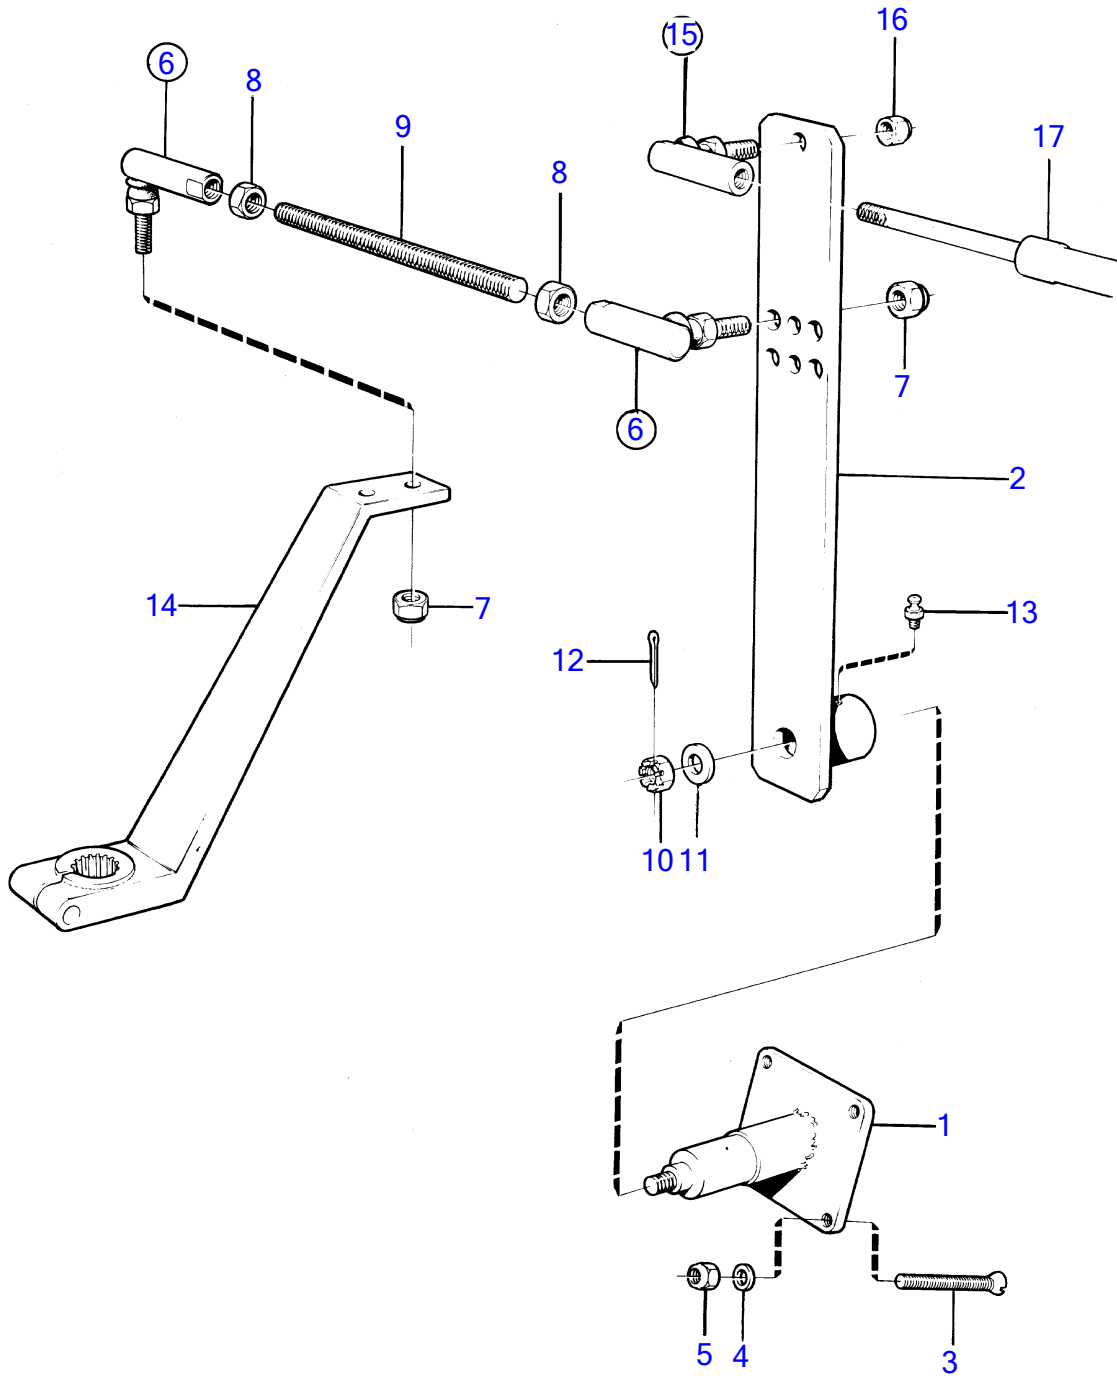

AQAD30A

4663

## AQAD30A

REF	PART NO.	QTY	DESCRIPTION	NOTES
1	897029	1	Bracket	OBSOLETE PART
2	897030	1	Steering rod	OBSOLETE PART
3	804435	4	Screw	OBSOLETE PART
4	955894	4	Washer	
5	950363	4	Lock nut	OBSOLETE PART
6	814152	4	Ball joint	OBSOLETE PART
7	950386	4	• Lock nut	
8	940154	4	Hexagon nut	
9	949155	2	Rod	OBSOLETE PART
10		1		
11	955897	1	Washer	
12	907849	1	Split pin	
13	951739	1	Lubricating nipple	
14		1	STEERING ARM	SEE GROUP 4A
15	814152	1	Ball joint	OBSOLETE PART
16	950386	1	• Lock nut	
17		X	STEERING CABLE	