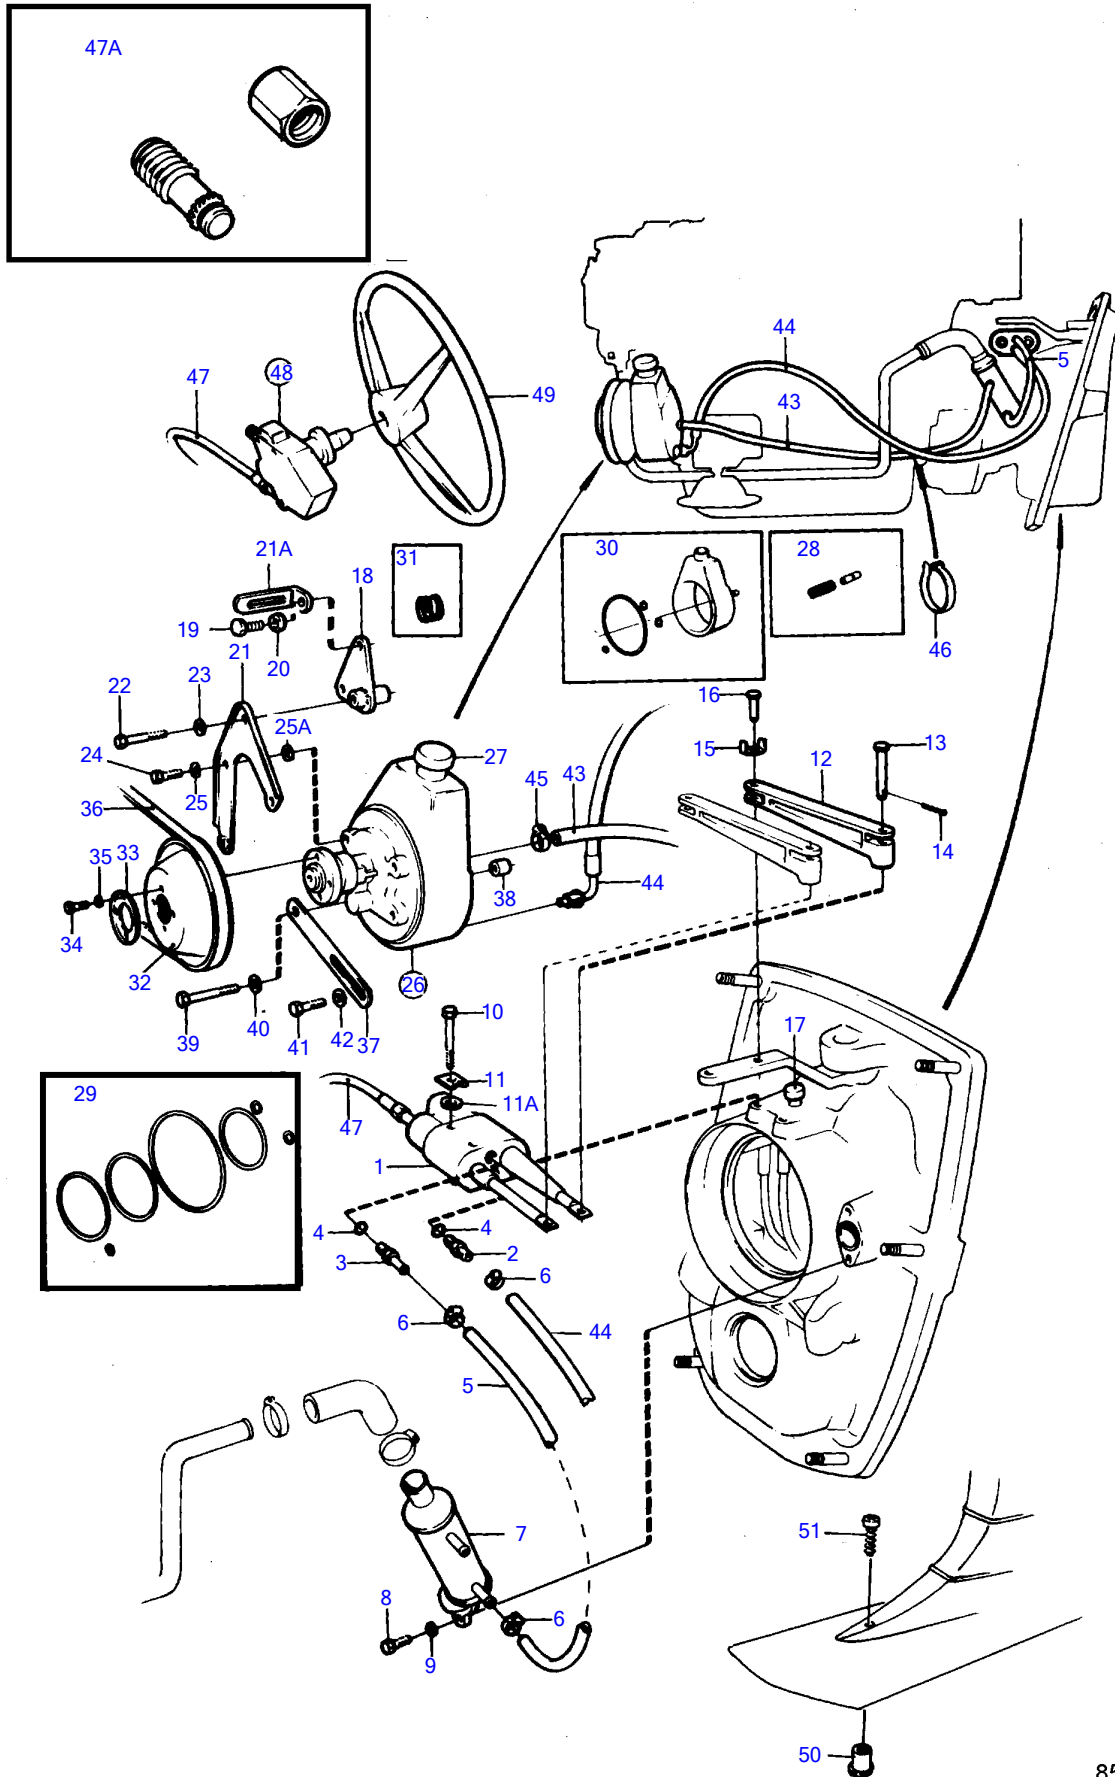

## AQAD30A

REF	PART NO.	QTY	DESCRIPTION	SEE SEC.	NOTES
1	852741	1	Steering cylinder		OBSOLETE PART
	853307	1	• Repair kit		OBSOLETE PART
2	957031	1	Nipple		
3	946152	1	Nipple		
4	958226	2	O-ring		
5	838311	X	Return hose		L = 500 MM
6	961664	3	Hose clamp		
7	838482	1	Oil cooler		
8	955515	2	Hexagon screw		
9	941906	2	Spring washer		
10	968247	2	Hexagon screw		
11	853254	2	Striker plate		
11A	941908	2	Spring washer		
12	852787	1	Link rod		OBSOLETE PART
13	852789	1	Split pin		
14	907856	2	Split pin		
15	853160	1	Lock washer		
16	913158	1	Clevis pin		
17	184700	1	Roller		
18	838312	1	Bracket		
19	955298	2	Hexagon screw		
20	941907	2	Spring washer		
21	838307	1	Bracket		
21A	965556	1	Bracket		
22	955697	1	Hexagon screw		OBSOLETE PART
23	955896	1	Washer		
24	955317	1	Hexagon screw		L = 25 MM
	955318	1	Hexagon screw		L = 30 MM
25	941908	2	Spring washer		
25A	940097	2	Washer		
26	838310	1	Power steering pump	18216	OBSOLETE PART
27		1	• COVER		
28		1	• VALVE KIT		
29	1272411	1	• Sealing kit		
30		1	• OIL CONTAINER KIT		
31	1329589	1	• Lock ring		OBSOLETE PART
32	1219961	1	V-belt pulley		
33	464541	1	Washer		
34	955293	4	Hexagon screw		
35	941907	4	Spring washer		
36	966383	1	V-belt		L = 1175 MM
37	807186	1	Tensioner		
38	842350	1	Spacer sleeve		EARLY TYPE
	843075	1	Spacer sleeve		LATE TYPE
39	955273	1	Hexagon screw		L = 22 MM
	955295	1	Hexagon screw		L = 20 MM
40	960141	1	Washer		
41	940129	1	Hexagon screw		
42	960141	1	Washer		
43	838311	X	Return hose		L = 1800 MM
44	855270	1	Pressure hose		EARLY TYPE
	853454	1	Hose		LATE TYPE
45	961664	1	Hose clamp		
46	948210	X	Cable tie		
47	850810	X	Steering cable		L = 3000 MM
	850811	X	Steering cable		L = 3300 MM
	850812	X	Steering cable		REPLACED BY STEERING CABLE 853188 AND ADAPTER 853214, L = 3000 MM
	853188	X	Steering cable		L = 3750 MM
	850813	X	Steering cable		L = 3900 MM
	850814	X	Steering cable		L = 4200 MM
	850815	X	Steering cable		REPLACED BY STEERING CABLE 853191 AND ADAPTER 853214, L = 4500 MM