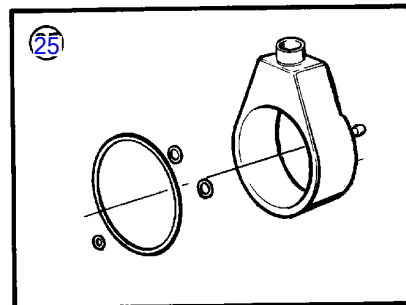

AQAD30A

7222

AQAD30A

REF	PART NO.	QTY	DESCRIPTION	NOTES
1	1276495	1	Pump	REPL BY 1273972
2		1	• HOUSING	
3	1272417	1	• Drive shaft kit	OBSOLETE PART
4		1	• • DRIVE SHAFT	
5	1272423	1	• • Lock ring	OBSOLETE PART
5A	1272634	X	• Adjusting washer	TH = 0,05 MM, OBSOLETE PART
5	1272635	X	• Adjusting washer	TH = 0.1mm, OBSOLETE PART
	1272636	X	• Adjusting washer	TH = 0.2mm, OBSOLETE PART
	1272637	X	• Adjusting washer	TH = 0.3mm, OBSOLETE PART
6		1	• HUB	
7	1272412	1	• Seal	
8	1272415	1	• Rotor kit	OBSOLETE PART
9		1	• ROTOR	
10		1	• VANE	
11		1	• RING	
12	1272419	1	• Valve kit	OBSOLETE PART
13		1	• • VALVE	
14		1	• • SPRING	
15	1272427	1	• Pin	OBSOLETE PART
16	1272428	1	• Plate	OBSOLETE PART
17	1272429	1	• Plate	OBSOLETE PART
18	1272430	1	• Spring	OBSOLETE PART
19	1272411	1	• Sealing kit	REPL BY 855735
20		1	• • O-RING	
21		1	• • O-RING	
22		2	• • O-RING	
23		2	• • O-RING	
24	1272431	1	• • Lock ring	OBSOLETE PART
25	1272422	1	• Oil reservoir kit	
26		1	• • O-RING	
27		1	• • O-RING	
28		1	• • O-RING	
30		1	• COVER	