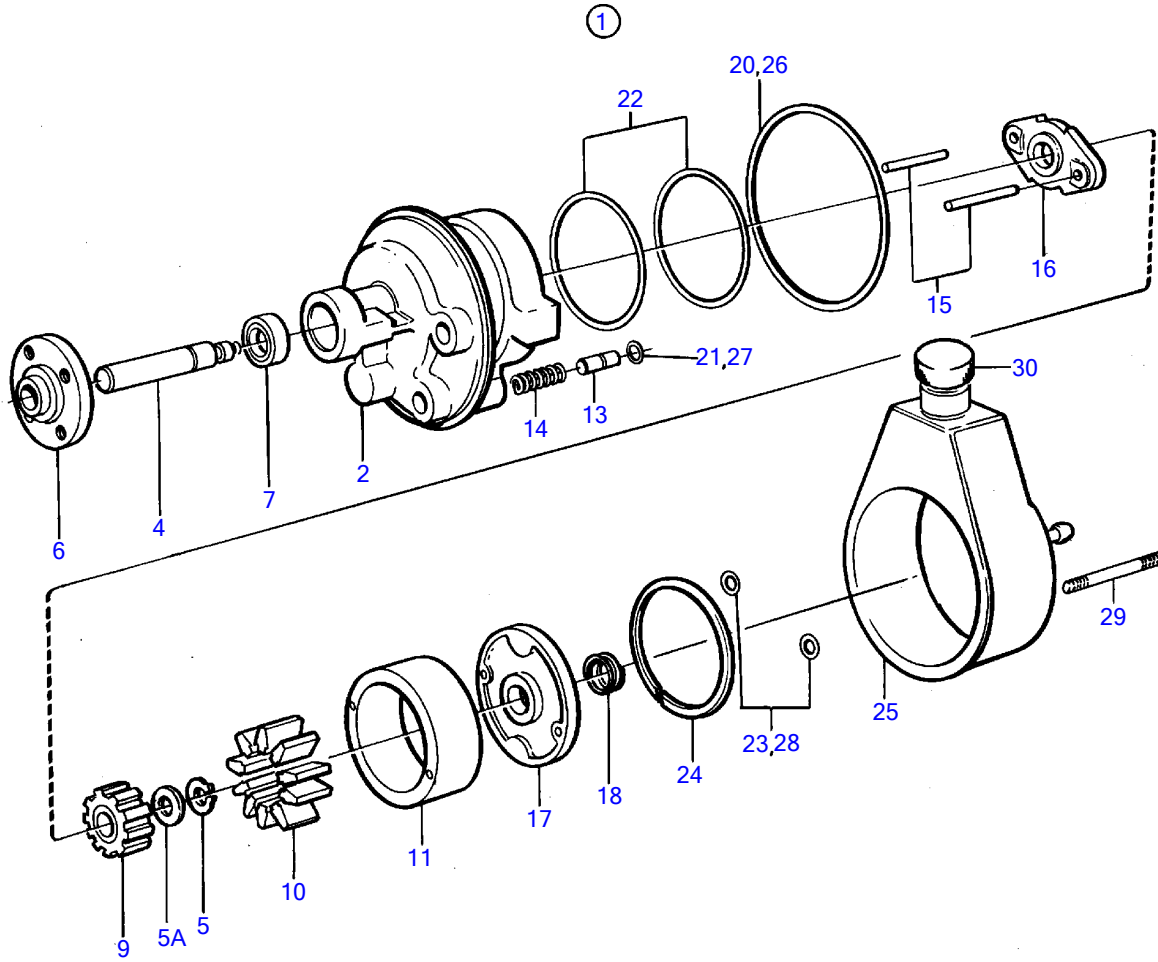

AQAD30A

7222

AQAD30A

REF	PART NO.	QTY	DESCRIPTION	NOTES
1	1276495	1	Pump	REPL BY 1273972
2		1	• HOUSING	
3	1272417	1	• Drive shaft kit	OBSOLETE PART
4		1	• • DRIVE SHAFT	
5	1272423	1	• • Lock ring	OBSOLETE PART
5A	1272634	X	• Adjusting washer	TH = 0,05 MM, OBSOLETE PART
5	1272635	X	• Adjusting washer	TH = 0.1mm, OBSOLETE PART
	1272636	X	• Adjusting washer	TH = 0.2mm, OBSOLETE PART
	1272637	X	• Adjusting washer	TH = 0.3mm, OBSOLETE PART
6		1	• HUB	
7	1272412	1	• Seal	
8	1272415	1	• Rotor kit	OBSOLETE PART
9		1	• ROTOR	
10		1	• VANE	
11		1	• RING	
12	1272419	1	• Valve kit	OBSOLETE PART
13		1	• • VALVE	
14		1	• • SPRING	
15	1272427	1	• Pin	OBSOLETE PART
16	1272428	1	• Plate	OBSOLETE PART
17	1272429	1	• Plate	OBSOLETE PART
18	1272430	1	• Spring	OBSOLETE PART
19	1272411	1	• Sealing kit	REPL BY 855735
20		1	• • O-RING	
21		1	• • O-RING	
22		2	• • O-RING	
23		2	• • O-RING	
24	1272431	1	• • Lock ring	OBSOLETE PART
25	1272422	1	• Oil reservoir kit	
26		1	• • O-RING	
27		1	• • O-RING	
28		1	• • O-RING	
30		1	• COVER	