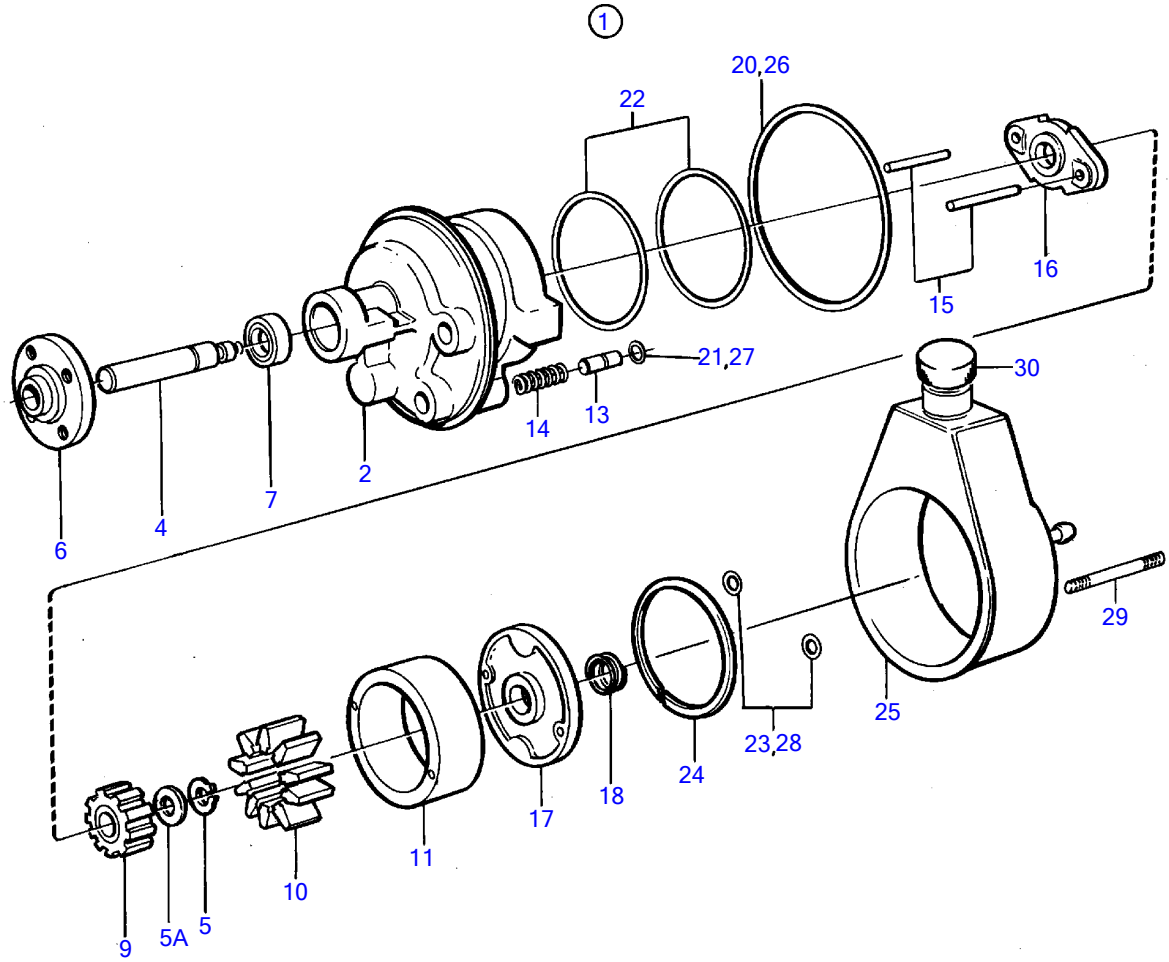

AQAD30A

7222

AQAD30A

REF	PART NO.	QTY	DESCRIPTION	NOTES
1	1276495	1	Pump	REPL BY 1273972
2		1	• HOUSING	
3	1272417	1	• Drive shaft kit	OBSOLETE PART
4		1	• • DRIVE SHAFT	
5	1272423	1	• • Lock ring	OBSOLETE PART
5A	1272634	X	• Adjusting washer	TH = 0,05 MM, OBSOLETE PART
5	1272635	X	• Adjusting washer	TH = 0.1mm, OBSOLETE PART
	1272636	X	• Adjusting washer	TH = 0.2mm, OBSOLETE PART
	1272637	X	• Adjusting washer	TH = 0.3mm, OBSOLETE PART
6		1	• HUB	
7	1272412	1	• Seal	
8	1272415	1	• Rotor kit	OBSOLETE PART
9		1	• ROTOR	
10		1	• VANE	
11		1	• RING	
12	1272419	1	• Valve kit	OBSOLETE PART
13		1	• • VALVE	
14		1	• • SPRING	
15	1272427	1	• Pin	OBSOLETE PART
16	1272428	1	• Plate	OBSOLETE PART
17	1272429	1	• Plate	OBSOLETE PART
18	1272430	1	• Spring	OBSOLETE PART
19	1272411	1	• Sealing kit	REPL BY 855735
20		1	• • O-RING	
21		1	• • O-RING	
22		2	• • O-RING	
23		2	• • O-RING	
24	1272431	1	• • Lock ring	OBSOLETE PART
25	1272422	1	• Oil reservoir kit	
26		1	• • O-RING	
27		1	• • O-RING	
28		1	• • O-RING	
30		1	• COVER	