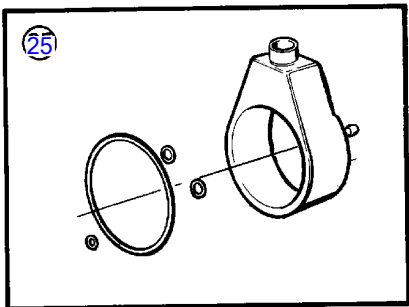

AQAD30A

7222

AQAD30A

REF	PART NO.	QTY	DESCRIPTION	NOTES
1	1276495	1	Pump	REPL BY 1273972
2		1	• HOUSING	
3	1272417	1	• Drive shaft kit	OBSOLETE PART
4		1	• • DRIVE SHAFT	
5	1272423	1	• • Lock ring	OBSOLETE PART
5A	1272634	X	• Adjusting washer	TH = 0,05 MM, OBSOLETE PART
5	1272635	X	• Adjusting washer	TH = 0.1mm, OBSOLETE PART
	1272636	X	• Adjusting washer	TH = 0.2mm, OBSOLETE PART
	1272637	X	• Adjusting washer	TH = 0.3mm, OBSOLETE PART
6		1	• HUB	
7	1272412	1	• Seal	
8	1272415	1	• Rotor kit	OBSOLETE PART
9		1	• ROTOR	
10		1	• VANE	
11		1	• RING	
12	1272419	1	• Valve kit	OBSOLETE PART
13		1	• • VALVE	
14		1	• • SPRING	
15	1272427	1	• Pin	OBSOLETE PART
16	1272428	1	• Plate	OBSOLETE PART
17	1272429	1	• Plate	OBSOLETE PART
18	1272430	1	• Spring	OBSOLETE PART
19	1272411	1	• Sealing kit	REPL BY 855735
20		1	• • O-RING	
21		1	• • O-RING	
22		2	• • O-RING	
23		2	• • O-RING	
24	1272431	1	• • Lock ring	OBSOLETE PART
25	1272422	1	• Oil reservoir kit	
26		1	• • O-RING	
27		1	• • O-RING	
28		1	• • O-RING	
30		1	• COVER	