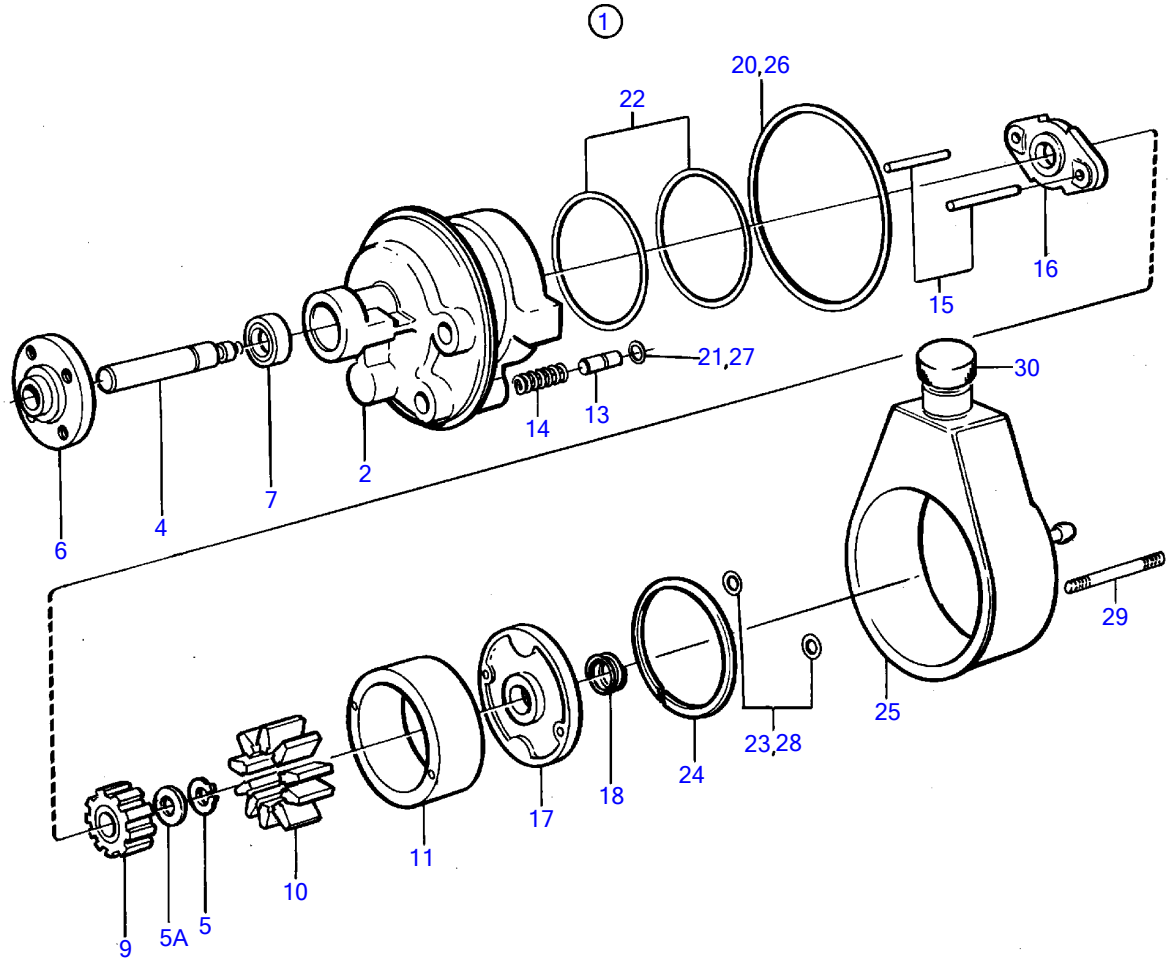

AQAD30A

7222

AQAD30A

REF	PART NO.	QTY	DESCRIPTION	NOTES
1	1273972	1	Power steering pump	REPL BY 1359116
2		1	• HOUSING	
3		1	• DRIVE SHAFT KIT	
4		1	• • DRIVE SHAFT	
5	1272423	1	• • Lock ring	OBSOLETE PART
5A	1272634	X	• Adjusting washer	TH = 0,05 MM, OBSOLETE PART
5	1272635	X	• Adjusting washer	TH = 0.1mm, OBSOLETE PART
	1272636	X	• Adjusting washer	TH = 0.2mm, OBSOLETE PART
	1272637	X	• Adjusting washer	TH = 0.3mm, OBSOLETE PART
6		1	• HUB	
7	1272412	1	• Seal	
8		1	• ROTOR KIT	
9		1	• ROTOR	
10		1	• VANE	
11		1	• RING	
12	273905	1	• Valve kit	OBSOLETE PART
13		1	• • VALVE	
14		1	• • SPRING	
15	1272427	1	• Pin	OBSOLETE PART
16		1	• PLATE	
17	1329586	1	• Plate	OBSOLETE PART
18	1329589	1	• Lock ring	OBSOLETE PART
19	1272411	1	• Sealing kit	REPL BY 855735
20		1	• • O-RING	
21		1	• • O-RING	
22		2	• • O-RING	
23		2	• • O-RING	
24	1272431	1	• • Lock ring	OBSOLETE PART
25	1272422	1	• Oil reservoir kit	
26		1	• • O-RING	
27		1	• • O-RING	
28		1	• • O-RING	
30	1330839	1	• Cover