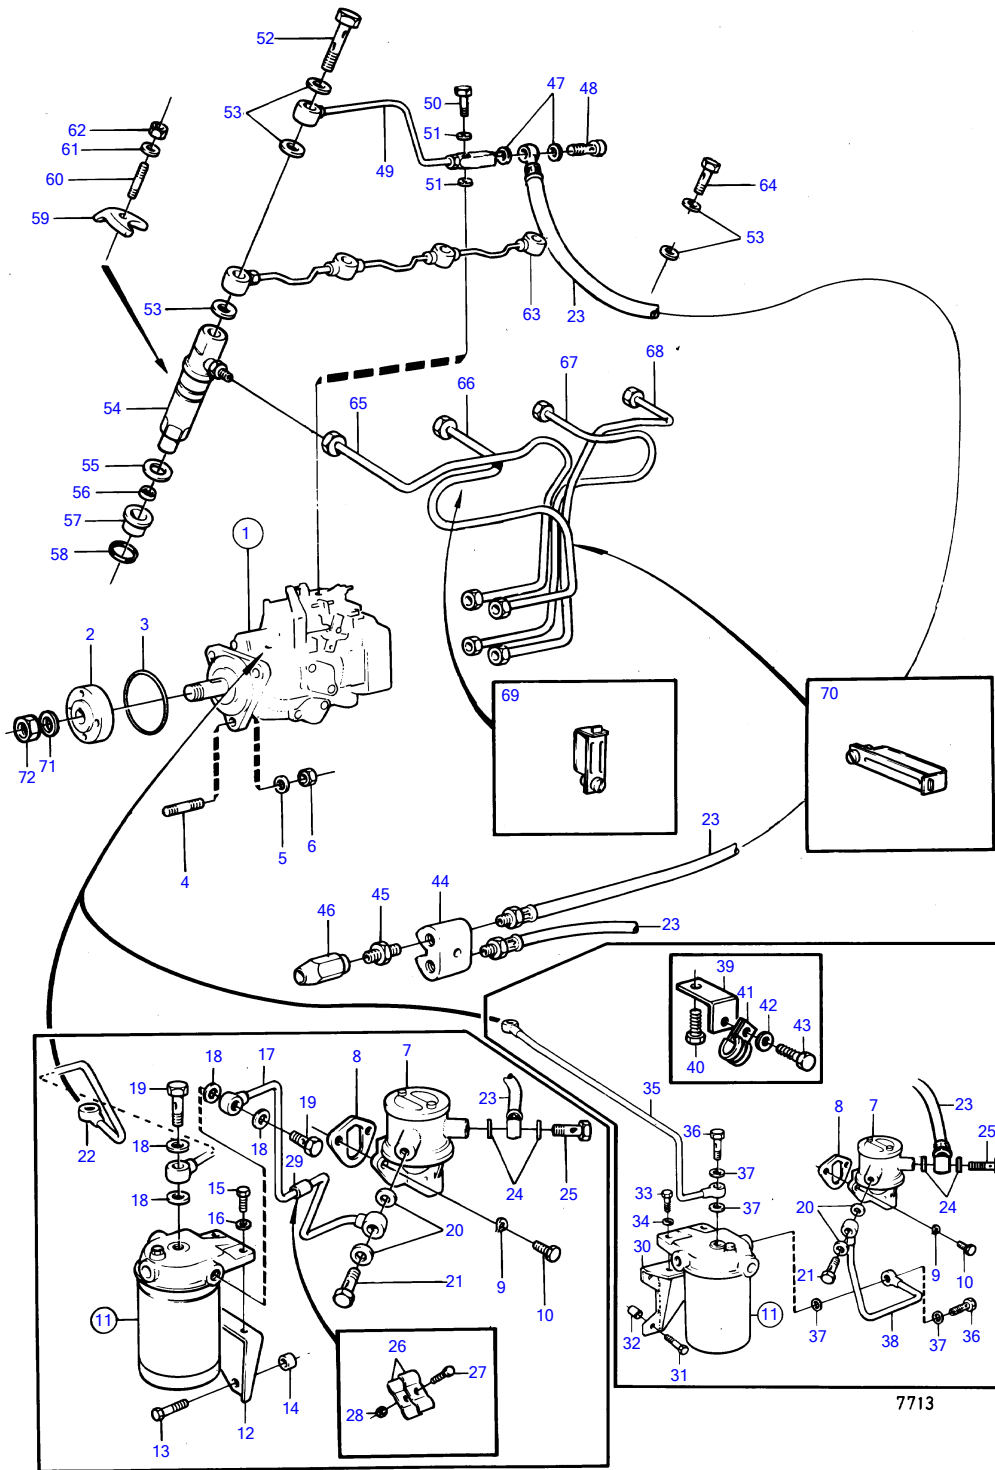

AQAD30A

AQAD30A

REF	PART NO.	QTY	DESCRIPTION	SEE SEC.	NOTES
1	846022	1	Injection pump		SPEC.NO.867715,867716,867718,867723,867830,867933,867934,867935.
2	1542171	1	Hub		OBSOLETE PART
3	947314	1	O-ring		
4	953046	3	Stud		
5	191172	3	Washer		
6	955782	3	Hexagon nut		
7	1542170	1	Fuel pump		
	273663	1	Repair kit		OBSOLETE PART
8	463392	1	Gasket		
9	941907	2	Spring washer		
10	955295	2	Hexagon screw		
11	840531	1	Fuel filter	18161	
12	846789	1	Bracket		FOR FRONTMOUNTED FUEL FILTER.
13	955301	2	Hexagon screw		SEE GROUP 2A
14	843075	1	Spacer sleeve		FOR FRONTMOUNTED FUEL FILTER.
	845589	1	Spacer sleeve		FOR FRONTMOUNTED FUEL FILTER.
15	955317	2	Hexagon screw		
16	960148	2	Washer		
17	846017	1	Fuel pipe		FOR FRONTMOUNTED FUEL FILTER.
18	947621	4	Gasket		
19	25167	2	Hollow screw		
20	11994	4	Gasket		
21	74040	1	Hollow screw		
22	846018	1	Fuel pipe		FOR FRONTMOUNTED FUEL FILTER.
23	845646	2	Fuel hose		
24	11994	2	Gasket		
25	74040	1	Hollow screw		
26	404279	2	Attaching clamp		FOR FRONTMOUNTED FUEL FILTER.
27	955272	1	Hexagon screw		FOR FRONTMOUNTED FUEL FILTER.
28	946035	1	Lock nut		FOR FRONTMOUNTED FUEL FILTER.
29	840105	2	Rubber sleeve		OBSOLETE PART
30	838583	1	Bracket		INCLUDED IN INSTALLATION KIT 838978.
31	955344	2	Hexagon screw		INCLUDED IN INSTALLATION KIT 838978.
32	843122	2	Spacer sleeve		INCLUDED IN INSTALLATION KIT 838978.
33	955317	2	Hexagon screw		
34	960148	2	Washer		
35	838587	1	Fuel pipe		INCLUDED IN INSTALLATION KIT 838978.
36	25167	2	Hollow screw		
37	947621	4	Gasket		
38	838586	1	Fuel pipe		INCLUDED IN INSTALLATION KIT 838978.
39	846780	1	Bracket		INCLUDED IN INSTALLATION KIT 838978.
40	955314	1	Hexagon screw		INCLUDED IN INSTALLATION KIT 838978.
41	952624	1	Clamp		INCLUDED IN INSTALLATION KIT 838978.
42	955892	1	Washer		INCLUDED IN INSTALLATION KIT 838978.
43	955271	1	Hexagon screw		INCLUDED IN INSTALLATION KIT 838978.
44	829146	1	Fitting		
45	954337	2	Nipple		
46	954323	2	Fitting nut		
47	11994	2	Gasket		
48	74040	1	Hollow screw		
49	845647	1	Return line		
50	844237	1	Hollow screw		INCLUDED IN FUEL INJECTION PUMP.
51	11994	2	Gasket		
52	74034	1	Hollow screw		
53	957171	9	Gasket		
54	1542155	4	Injector	18164	
	3803239	4	Injector, exch, exch	18164	
55	1542159	4	Washer		
56	1542158	4	Washer		
57	1542154	4	Heat shield		
58	1542157	4	Washer		
59	1542156	4	Yoke		OBSOLETE PART