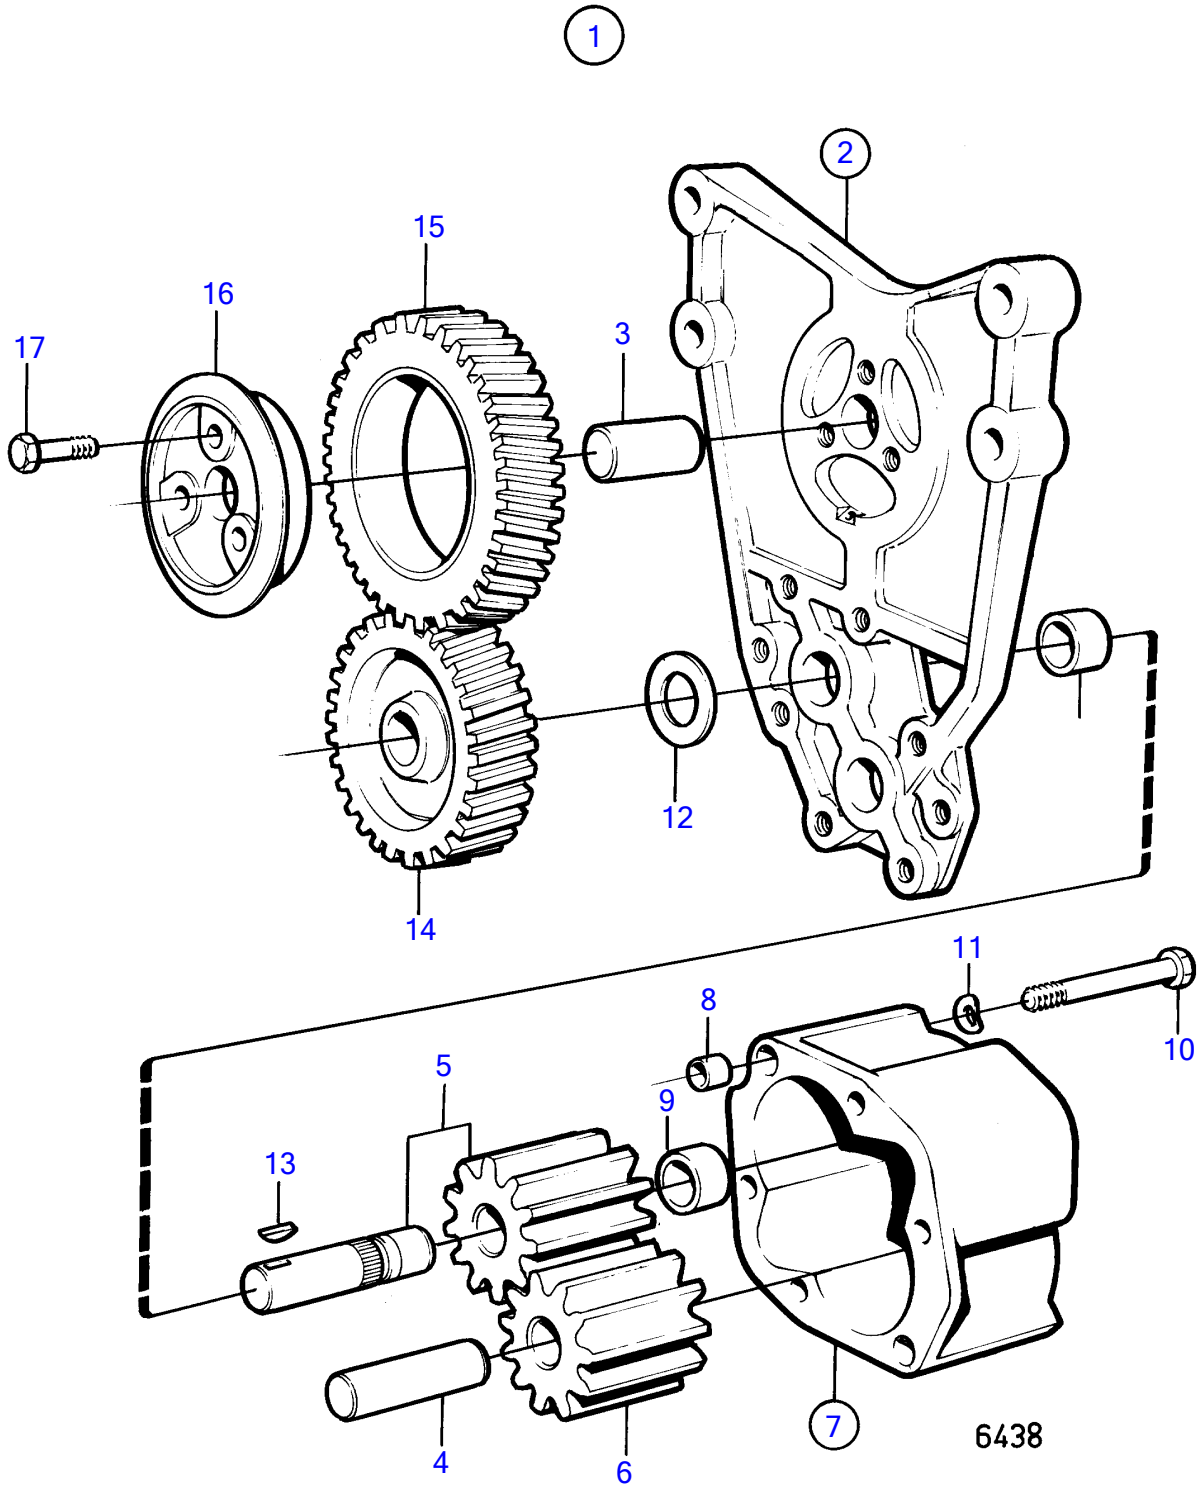

AD30A, AQAD30A, MD30A, TAMD30A, TMD30A

AD30A, AQAD30A, MD30A, TAMD30A, TMD30A

REF	PART NO.	QTY	DESCRIPTION	SEE SEC.	NOTES
1	1544125	1	Oil pump		
2	1544126	1	• Bracket		OBSOLETE PART
3	950614	1	• • Pin		OBSOLETE PART
4	1544127	1	• • Pin		
5	1544128	1	• Shaft		
6	1544130	1	• Oil pump wheel		
7	1544131	1	• Housing		OBSOLETE PART
8	401146	2	• • Guide sleeve		
9	470234	1	• • Bushing		
10	955299	2	• Hexagon screw		
11	941907	2	• Spring washer		
12	424133	1	• Washer		
13	910115	1	• Woodruff key		
14	1542214	1	• Gear		
15	1542215	1	• Oil pump wheel	18138	
16	1542218	1	• Bearing sleeve		
17	946470	3	• Flange screw		