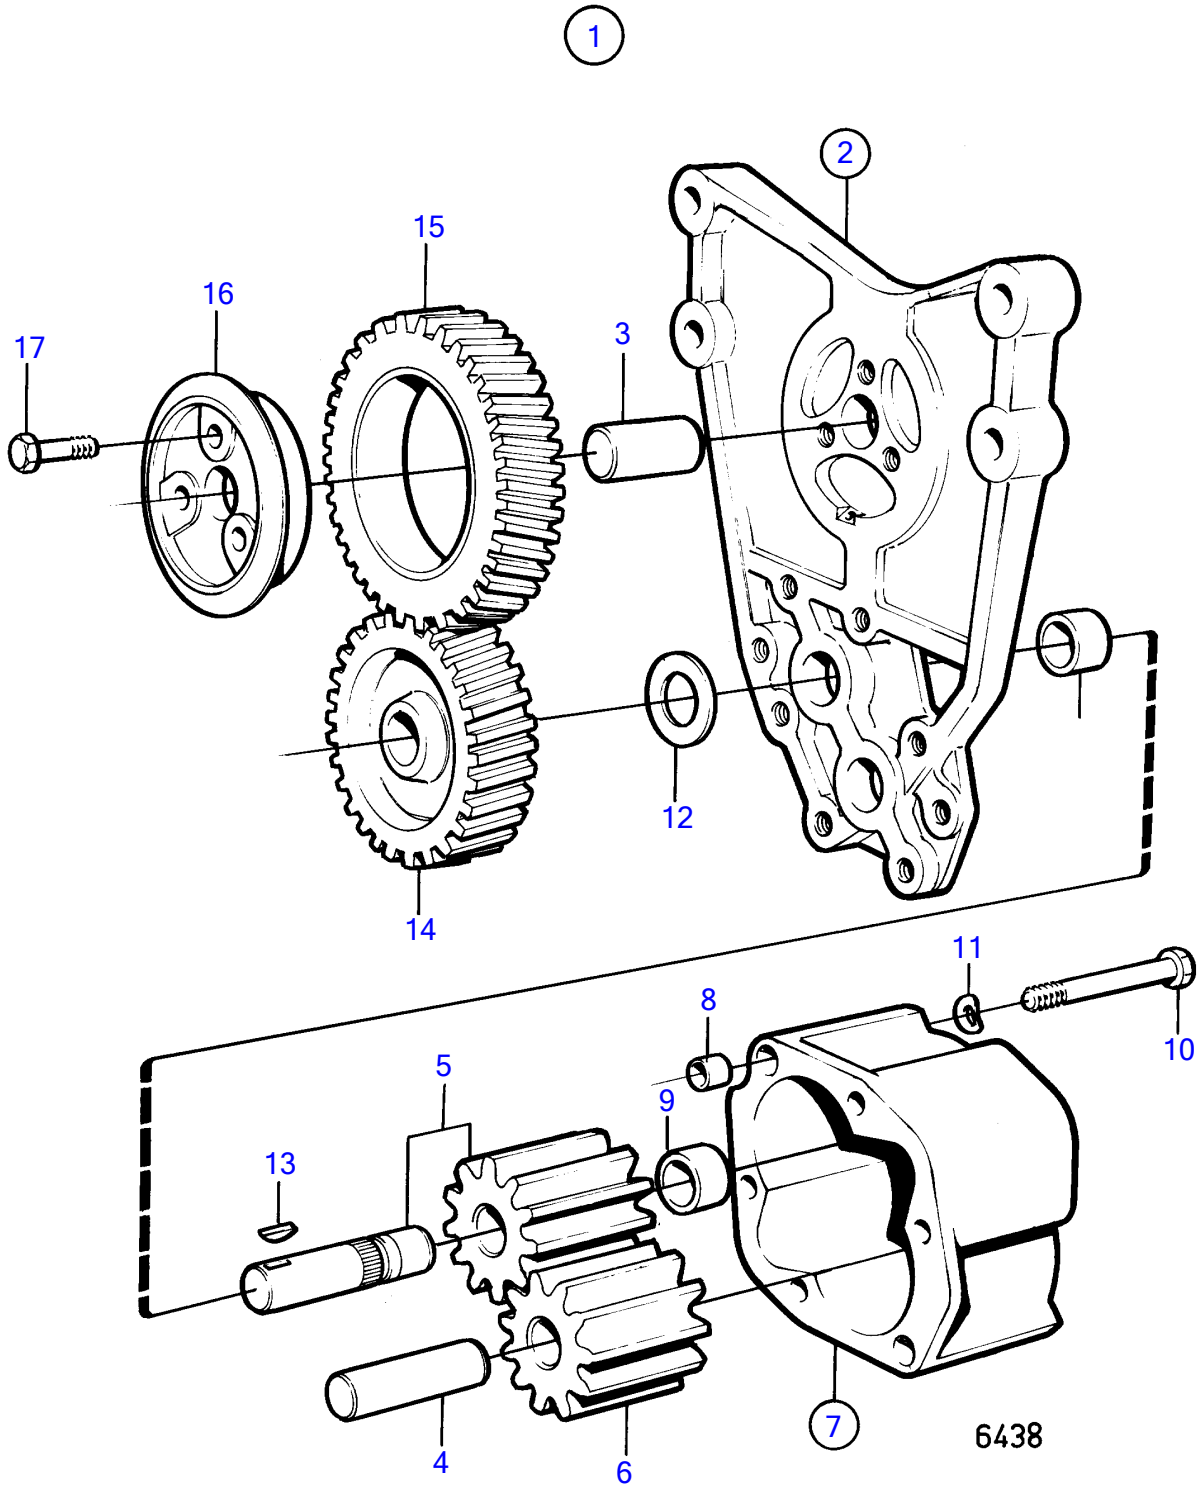

AD30A, AQAD30A, MD30A, TAM30A, TMD30A

AD30A, AQAD30A, MD30A, TAMD30A, TMD30A

REF	PART NO.	QTY	DESCRIPTION	SEE SEC.	NOTES
1	1544125	1	Oil pump		
2	1544126	1	• Bracket		OBSOLETE PART
3	950614	1	• • Pin		OBSOLETE PART
4	1544127	1	• • Pin		
5	1544128	1	• Shaft		
6	1544130	1	• Oil pump wheel		
7	1544131	1	• Housing		OBSOLETE PART
8	401146	2	• • Guide sleeve		
9	470234	1	• • Bushing		
10	955299	2	• Hexagon screw		
11	941907	2	• Spring washer		
12	424133	1	• Washer		
13	910115	1	• Woodruff key		
14	1542214	1	• Gear		
15	1542215	1	• Oil pump wheel	18138	
16	1542218	1	• Bearing sleeve		
17	946470	3	• Flange screw		