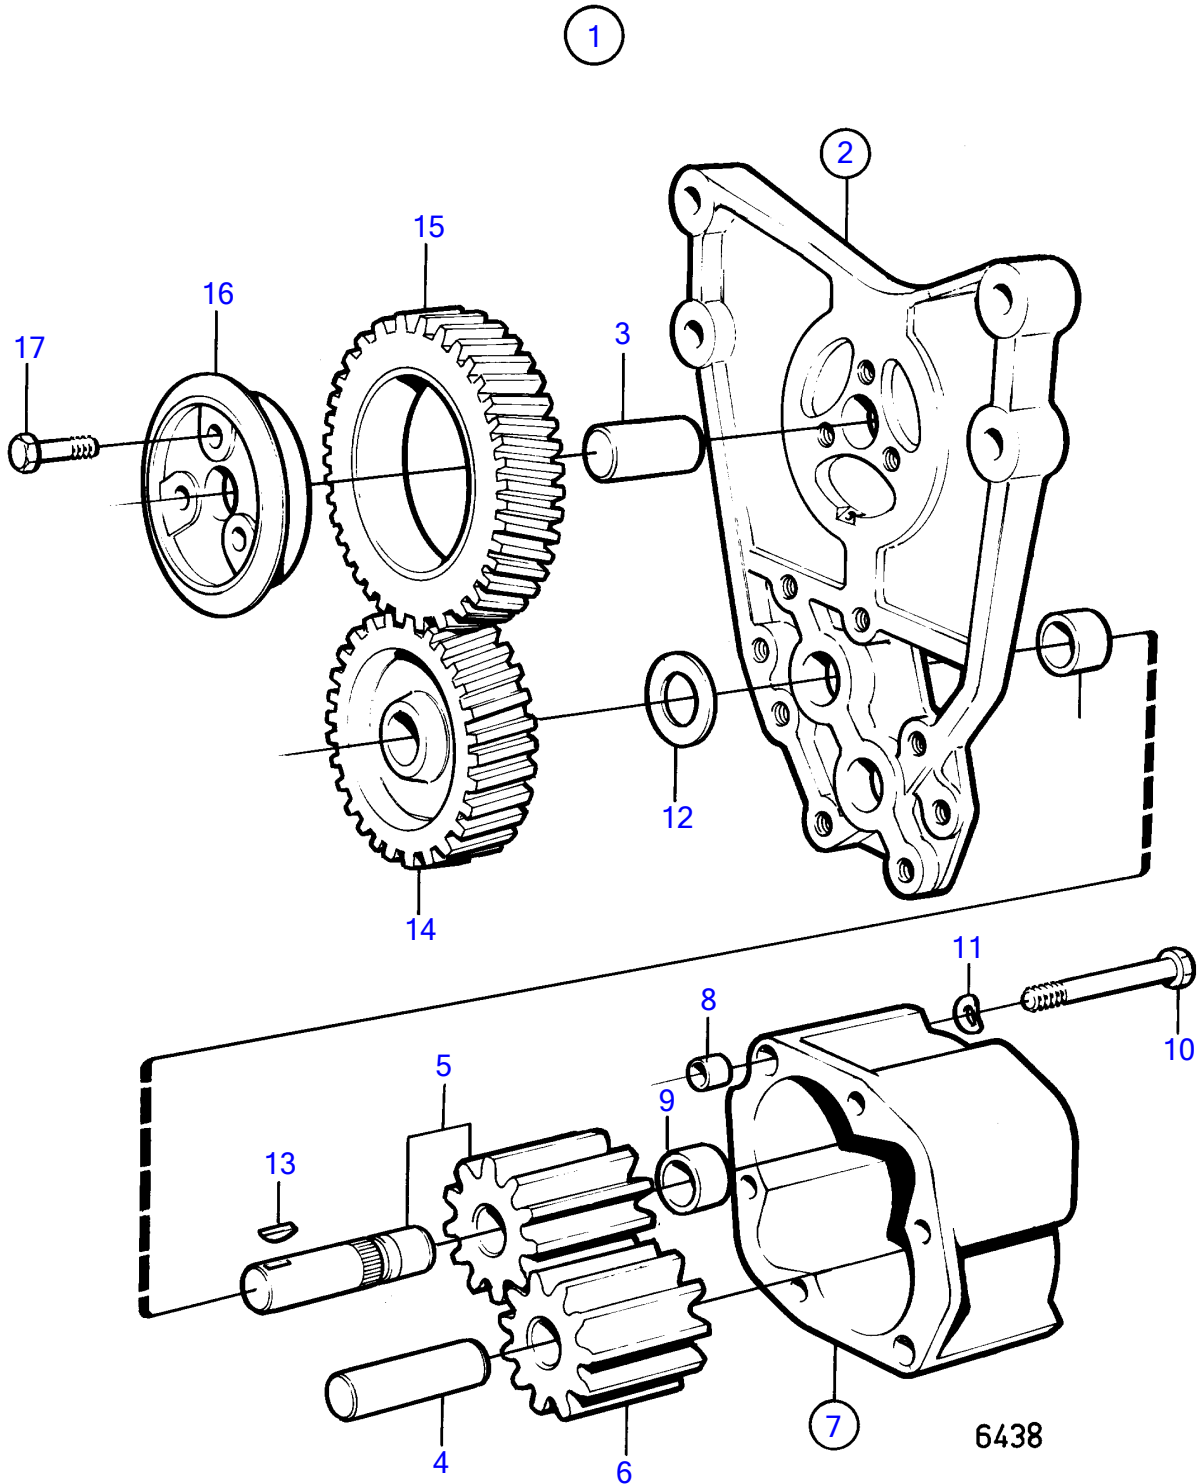

AD30A, AQAD30A, MD30A, TAMD30A, TMD30A

AD30A, AQAD30A, MD30A, TAMD30A, TMD30A

REF	PART NO.	QTY	DESCRIPTION	SEE SEC.	NOTES
1	1544125	1	Oil pump		
2	1544126	1	• Bracket		OBSOLETE PART
3	950614	1	• • Pin		OBSOLETE PART
4	1544127	1	• • Pin		
5	1544128	1	• Shaft		
6	1544130	1	• Oil pump wheel		
7	1544131	1	• Housing		OBSOLETE PART
8	401146	2	• • Guide sleeve		
9	470234	1	• • Bushing		
10	955299	2	• Hexagon screw		
11	941907	2	• Spring washer		
12	424133	1	• Washer		
13	910115	1	• Woodruff key		
14	1542214	1	• Gear		
15	1542215	1	• Oil pump wheel	18138	
16	1542218	1	• Bearing sleeve		
17	946470	3	• Flange screw		