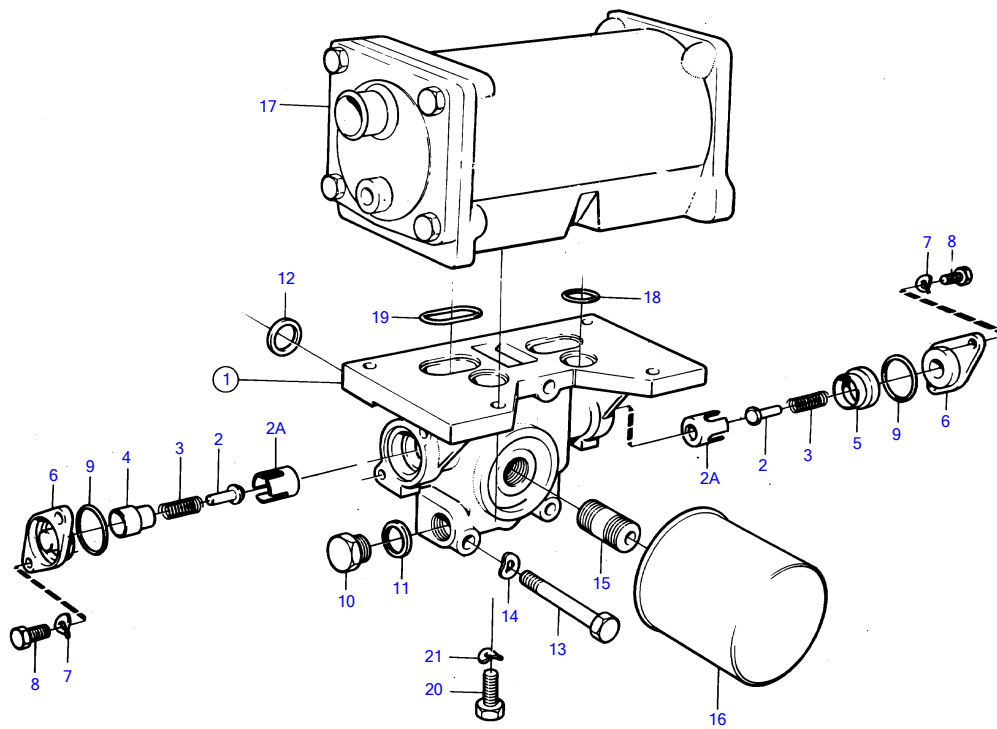

AQAD30A, MD30A, TAMD30A, TMD30A

8288

AQAD30A, MD30A, TAMD30A, TMD30A

REF	PART NO.	QTY	DESCRIPTION	NOTES
1	858245	1	Oil filter housing	
2	471085	2	• Valve cone	
2A	1542265	2	• Valve seat	
3	468087	2	• Spring	
4	1542268	1	• Sleeve	
5	1542266	1	• Sleeve	
6	1542267	2	• Cover	
7	941906	4	• Spring washer	EARLY TYPE
8	955271	4	• Hexagon screw	EARLY TYPE
	946544	4	• Flange screw	LATE TYPE
9	925065	2	• O-ring	
10	952077	1	• Plug	
12	469483	4	Sealing ring	
13	955306	3	Hexagon screw	
14	941907	3	Spring washer	
15	846015	1	Nipple	
16	1266286	1	Oil filter	
17	838967	1	Oil cooler	SEE GROUP 2B
18	469483	2	Sealing ring	
19	842586	2	Sealing ring	
20	940142	4	Hexagon screw	
21	941907	4	Spring washer	