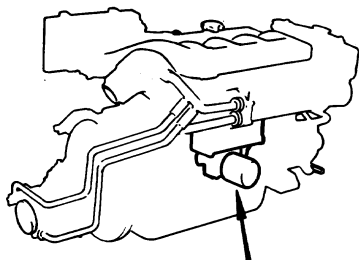

AQAD30A, MD30A, TAMD30A, TMD30A

8288

AQAD30A, MD30A, TAMD30A, TMD30A

REF	PART NO.	QTY	DESCRIPTION	NOTES
1	858245	1	Oil filter housing	
2	471085	2	• Valve cone	
2A	1542265	2	• Valve seat	
3	468087	2	• Spring	
4	1542268	1	• Sleeve	
5	1542266	1	• Sleeve	
6	1542267	2	• Cover	
7	941906	4	• Spring washer	EARLY TYPE
8	955271	4	• Hexagon screw	EARLY TYPE
	946544	4	• Flange screw	LATE TYPE
9	925065	2	• O-ring	
10	952077	1	• Plug	
12	469483	4	Sealing ring	
13	955306	3	Hexagon screw	
14	941907	3	Spring washer	
15	846015	1	Nipple	
16	1266286	1	Oil filter	
17	838967	1	Oil cooler	SEE GROUP 2B
18	469483	2	Sealing ring	
19	842586	2	Sealing ring	
20	940142	4	Hexagon screw	
21	941907	4	Spring washer	