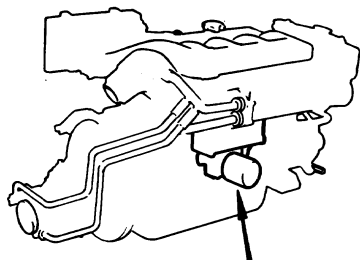

AQAD30A, MD30A, TAMD30A, TMD30A

8288

AQAD30A, MD30A, TAMD30A, TMD30A

REF	PART NO.	QTY	DESCRIPTION	NOTES
1	842584	1	Housing	REPL BY 858245
2	471085	2	• Valve cone	
2A	1542265	2	• Valve seat	
3	468087	2	• Spring	
4	1542268	1	• Sleeve	
5	1542266	1	• Sleeve	
6	1542267	2	• Cover	
7	941906	4	• Spring washer	
8	955271	4	• Hexagon screw	
9	925065	2	• O-ring	
10	960634	1	• Plug	
11	947627	1	• Gasket	
12	469483	4	Sealing ring	
13	955306	3	Hexagon screw	
14	941907	3	Spring washer	
15	846015	1	Nipple	
16	1266286	1	Oil filter	
17	838967	1	Oil cooler	SEE GROUP 2B
18	469483	2	Sealing ring	
19	842586	2	Sealing ring	
20	940142	4	Hexagon screw	
21	941907	4	Spring washer	