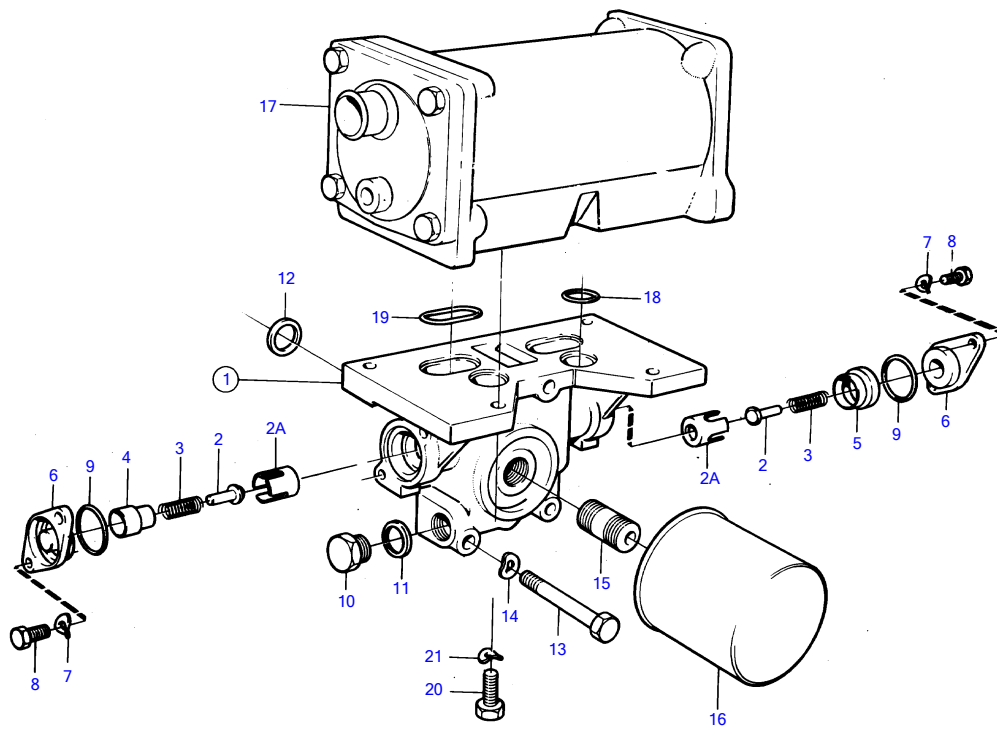

AQAD30A, MD30A, TAMD30A, TMD30A

8288

AQAD30A, MD30A, TAMD30A, TMD30A

REF	PART NO.	QTY	DESCRIPTION	NOTES
1	842584	1	Housing	REPL BY 858245
2	471085	2	• Valve cone	
2A	1542265	2	• Valve seat	
3	468087	2	• Spring	
4	1542268	1	• Sleeve	
5	1542266	1	• Sleeve	
6	1542267	2	• Cover	
7	941906	4	• Spring washer	
8	955271	4	• Hexagon screw	
9	925065	2	• O-ring	
10	960634	1	• Plug	
11	947627	1	• Gasket	
12	469483	4	Sealing ring	
13	955306	3	Hexagon screw	
14	941907	3	Spring washer	
15	846015	1	Nipple	
16	1266286	1	Oil filter	
17	838967	1	Oil cooler	SEE GROUP 2B
18	469483	2	Sealing ring	
19	842586	2	Sealing ring	
20	940142	4	Hexagon screw	
21	941907	4	Spring washer	