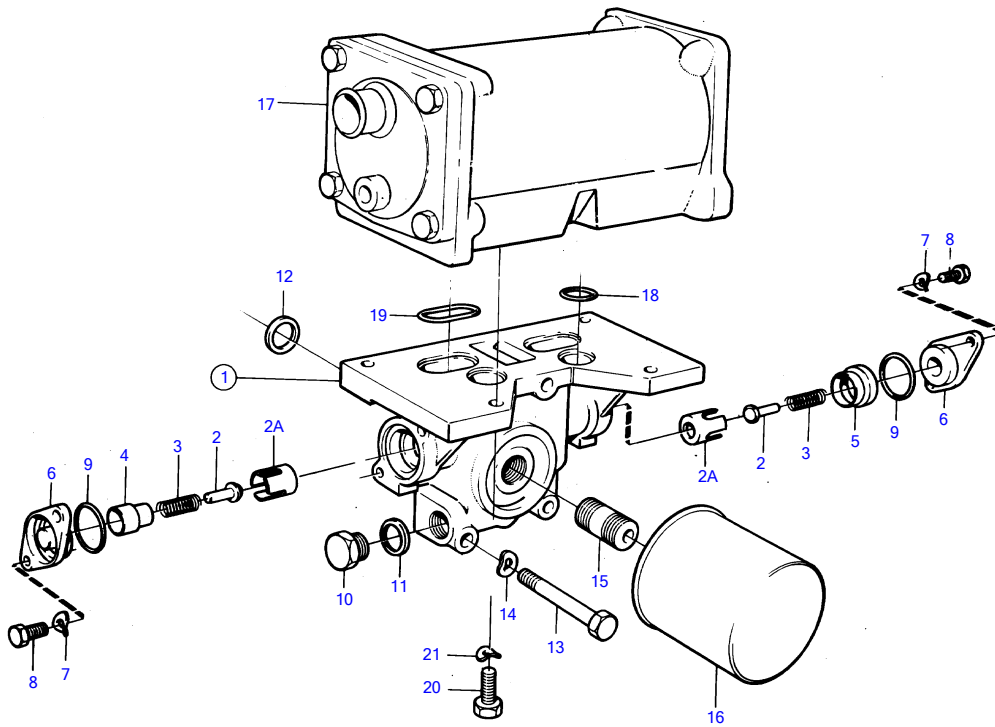

AQAD30A, MD30A, TAMD30A, TMD30A

8288

AQAD30A, MD30A, TAMD30A, TMD30A

REF	PART NO.	QTY	DESCRIPTION	NOTES
1	842584	1	Housing	REPL BY 858245
2	471085	2	• Valve cone	
2A	1542265	2	• Valve seat	
3	468087	2	• Spring	
4	1542268	1	• Sleeve	
5	1542266	1	• Sleeve	
6	1542267	2	• Cover	
7	941906	4	• Spring washer	
8	955271	4	• Hexagon screw	
9	925065	2	• O-ring	
10	960634	1	• Plug	
11	947627	1	• Gasket	
12	469483	4	Sealing ring	
13	955306	3	Hexagon screw	
14	941907	3	Spring washer	
15	846015	1	Nipple	
16	1266286	1	Oil filter	
17	838967	1	Oil cooler	SEE GROUP 2B
18	469483	2	Sealing ring	
19	842586	2	Sealing ring	
20	940142	4	Hexagon screw	
21	941907	4	Spring washer	