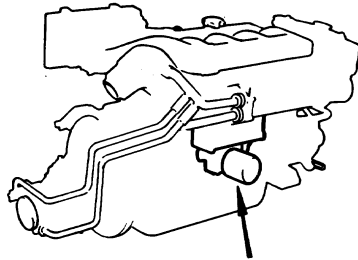

AQAD30A, MD30A, TAMD30A, TMD30A

8288

AQAD30A, MD30A, TAMD30A, TMD30A

REF	PART NO.	QTY	DESCRIPTION	NOTES
1	842584	1	Housing	REPL BY 858245
2	471085	2	• Valve cone	
2A	1542265	2	• Valve seat	
3	468087	2	• Spring	
4	1542268	1	• Sleeve	
5	1542266	1	• Sleeve	
6	1542267	2	• Cover	
7	941906	4	• Spring washer	
8	955271	4	• Hexagon screw	
9	925065	2	• O-ring	
10	960634	1	• Plug	
11	947627	1	• Gasket	
12	469483	4	Sealing ring	
13	955306	3	Hexagon screw	
14	941907	3	Spring washer	
15	846015	1	Nipple	
16	1266286	1	Oil filter	
17	838967	1	Oil cooler	SEE GROUP 2B
18	469483	2	Sealing ring	
19	842586	2	Sealing ring	
20	940142	4	Hexagon screw	
21	941907	4	Spring washer	