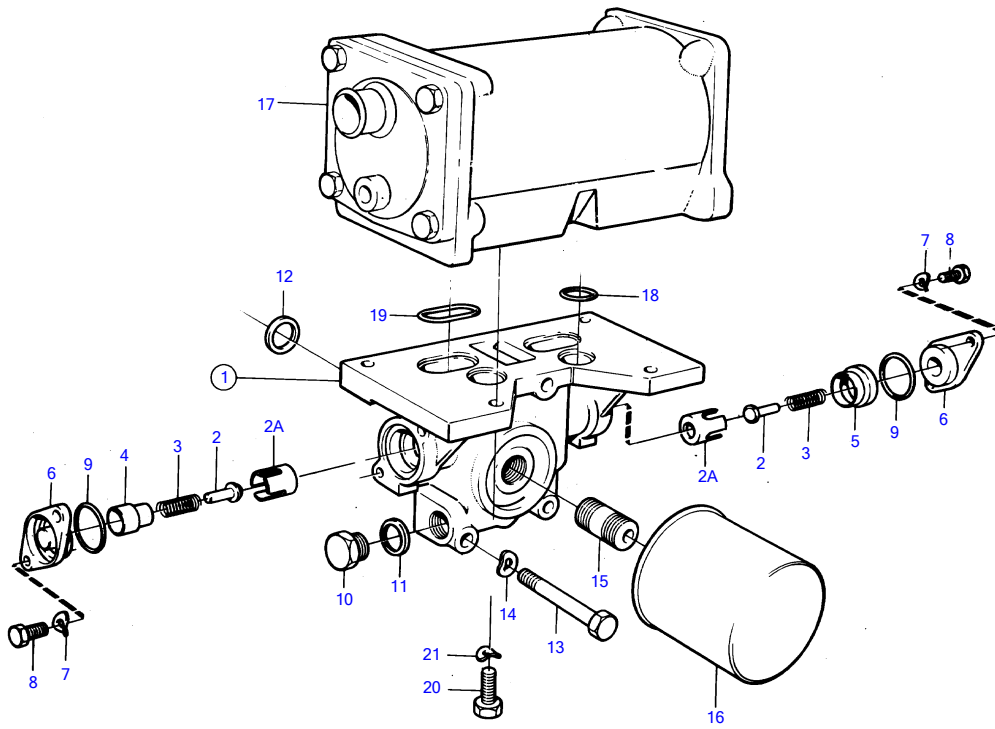

AQAD30A, MD30A, TAMD30A, TMD30A

8288

AQAD30A, MD30A, TAMD30A, TMD30A

REF	PART NO.	QTY	DESCRIPTION	NOTES
1	842584	1	Housing	REPL BY 858245
2	471085	2	• Valve cone	
2A	1542265	2	• Valve seat	
3	468087	2	• Spring	
4	1542268	1	• Sleeve	
5	1542266	1	• Sleeve	
6	1542267	2	• Cover	
7	941906	4	• Spring washer	
8	955271	4	• Hexagon screw	
9	925065	2	• O-ring	
10	960634	1	• Plug	
11	947627	1	• Gasket	
12	469483	4	Sealing ring	
13	955306	3	Hexagon screw	
14	941907	3	Spring washer	
15	846015	1	Nipple	
16	1266286	1	Oil filter	
17	838967	1	Oil cooler	SEE GROUP 2B
18	469483	2	Sealing ring	
19	842586	2	Sealing ring	
20	940142	4	Hexagon screw	
21	941907	4	Spring washer	