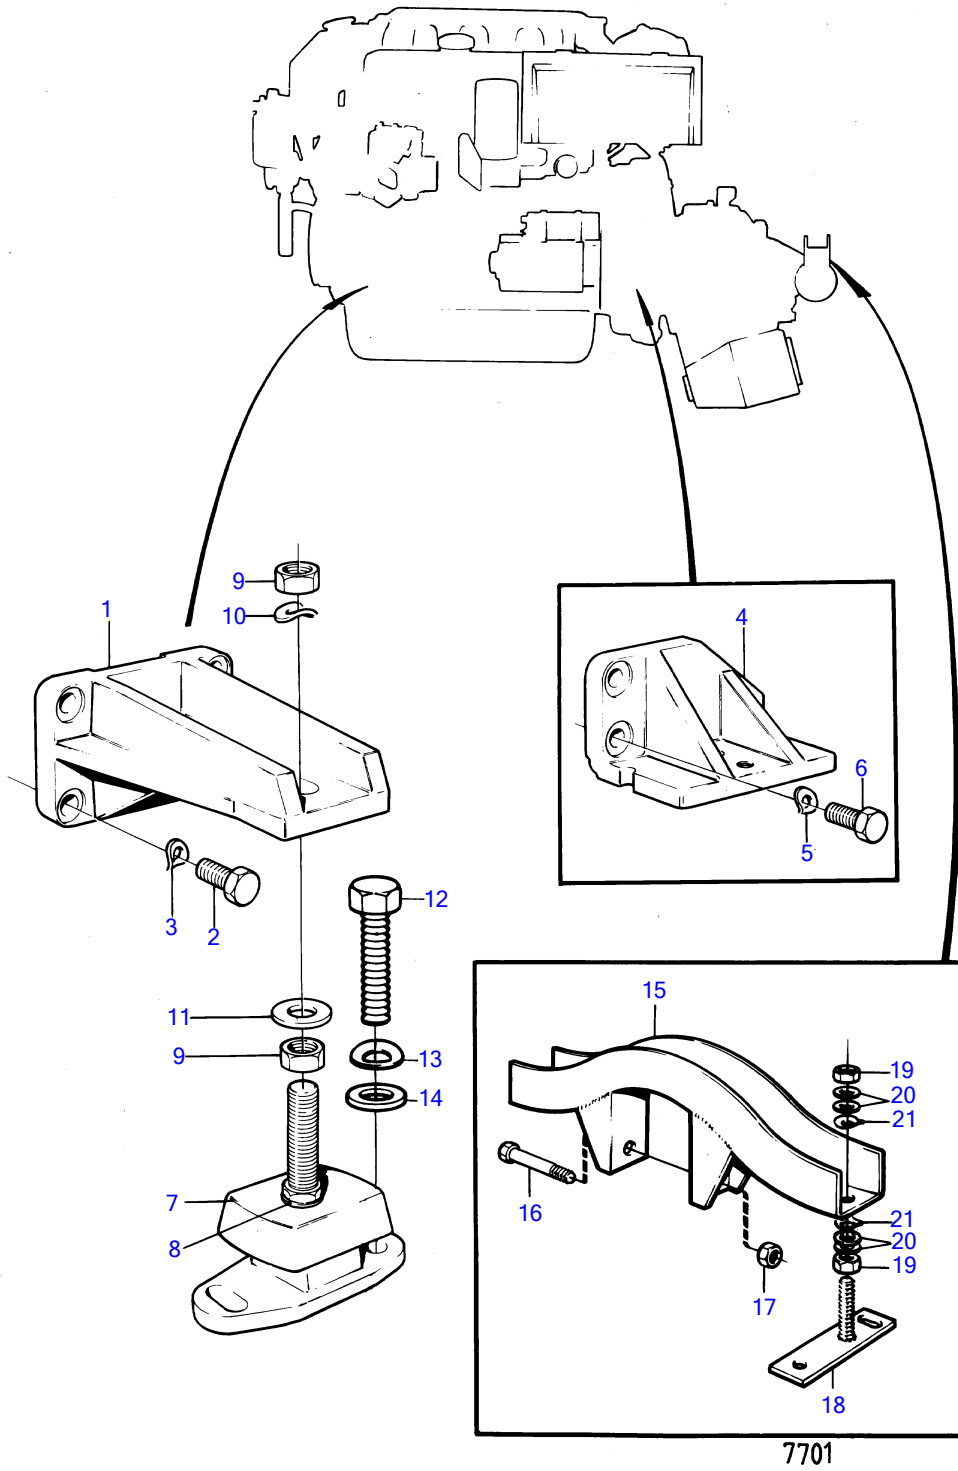

AQAD30A

AQAD30A

REF	PART NO.	QTY	DESCRIPTION	SEE SEC.	NOTES
1	829517	2	Engine bracket		
2	955342	8	Hexagon screw		FOR FRONT MOUNTED FUEL FILTER.
	955342	6	Hexagon screw		FOR SIDE MOUNTED FUEL FILTER.
	955344	2	Hexagon screw		FOR SIDE MOUNTED FUEL FILTER., INCLUDED IN INSTALLATION KIT 838978., SEE GROUP 2C
3	940280	8	Spring washer		
7	846764	2	Rubber element		
			Bulletin 44-26	44-26-EN	Reinforced Rubber Cushion
8	955900	2	Washer		
9	955805	4	Hexagon nut		
10	941912	2	Spring washer		
11	191940	4	Washer		
12	955321	4	Hexagon screw		
13	941908	4	Spring washer		
14	960148	4	Washer		