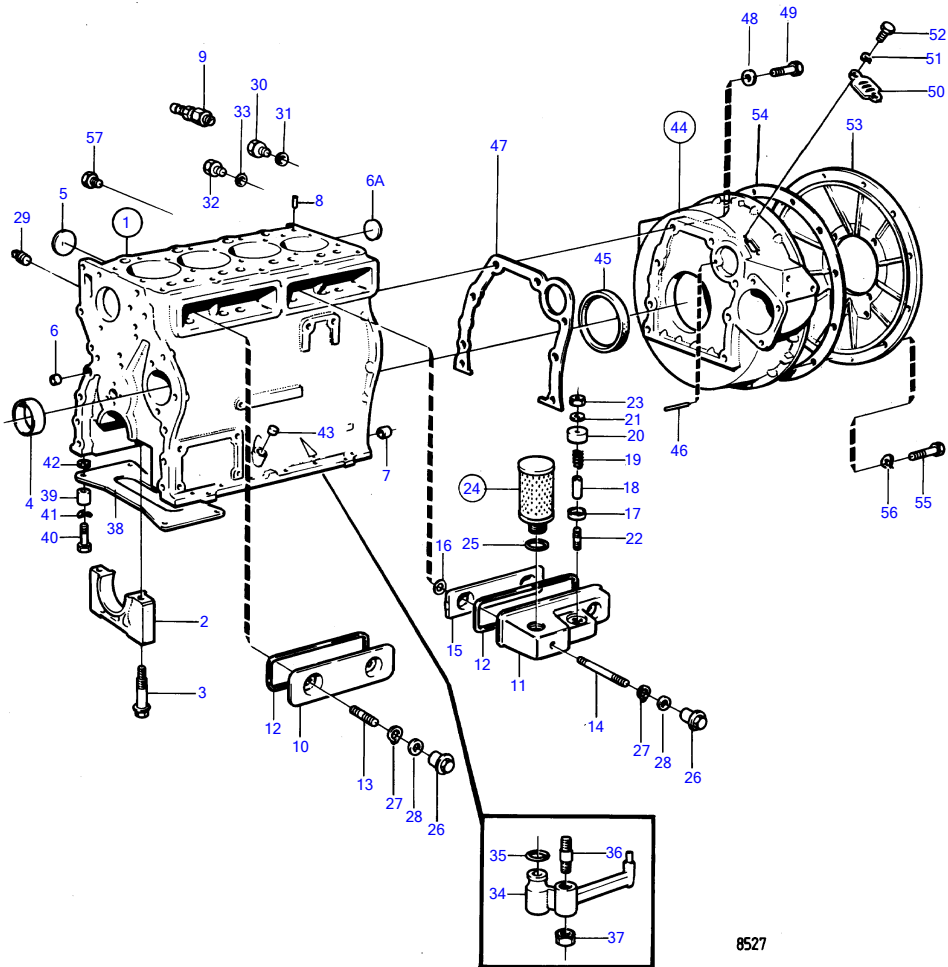

AQAD30A, MD30A, TAMD30A, TMD30A

AQAD30A, MD30A, TAMD30A, TMD30A

REF	PART NO.	QTY	DESCRIPTION	SEE SEC.	NOTES
1	1544100	1	Cylinder block		
	858810	1	Cylinder block		OBSOLETE PART
2		5	• BEARING CAP		
3	1542416	10	• Screw		
4	1542067	5	• Camshaft bushing	18137	
5	463905	2	• Expansion plug		
6	955083	4	• Cap plug		
6A	1542263	1	• Expansion plug		
7	415311	3	• Guide sleeve		
8	946402	2	• Grooved pin	18139	
9	949918	1	Shut-off cock		
10	1542050	1	Inspection lid		
11	842995	1	Housing		OBSOLETE PART
12	1542052	2	Sealing		
13	924075	3	Stud		L = 35 MM
14	17378	1	Stud		L = 170 MM
15	843882	1	Splash plate		
16	844051	1	Spring washer		OBSOLETE PART
17	842972	1	Valve disc		
18	842974	1	Spacer sleeve		
19	843905	1	Spring		
20	842975	1	Protecting casing		
21	421158	1	Sealing ring		
22	924058	1	Stud		
23	963105	1	Lock nut		
24	875850	1	Filter		REPL BY 876069
	876069	1	Filter		
25	843449	1	• Gasket		
26	1542286	4	Cap nut		
27	914449	4	Snap ring		
28	469846	4	Sealing ring		(424342)
29	952077	2	Plug		
30	960630	1	Plug		MD30A
31	18671	1	Gasket		MD30A
32	960634	1	Plug		MD30A
33	947627	1	Gasket		MD30A
34	1542320	4	Oil jet		
35	955981	4	O-ring		
36	1542380	4	Stud		
37	946035	4	Lock nut		
38	1545159	1	Foot plate		
39	1545160	4	Spacer sleeve		
40	955324	4	Hexagon screw		
41	941908	4	Spring washer		
42	1545204	4	Spacer sleeve		
43	955082	1	Cap plug		
44	829467	1	Flywheel housing		
45	1542204	1	• Sealing ring		
46	404069	1	• Pin		
47	829487	1	Gasket		
48	941908	8	Spring washer		
49	955320	6	Hexagon screw		L = 40 MM
	955321	2	Hexagon screw		L = 45 MM
50	407092	1	Cover		
51	941906	2	Spring washer		
52	955269	2	Hexagon screw		
53	846761	1	Flywheel housing		FOR REVERSE GEAR MS2., SEE GROUP 4A
	829489	1	Cardboard tube		FOR REVERSE GEAR MS3., SEE GROUP 4A
	844519	1	Flywheel housing		FORAQUAMATIC DRIVE UNIT ANDDUOPROP DRIVE UNIT., SEE GROUP 4A
54	829488	1	Gasket		OBSOLETE PART
55	955319	11	Hexagon screw		
56	941908	11	Spring washer		