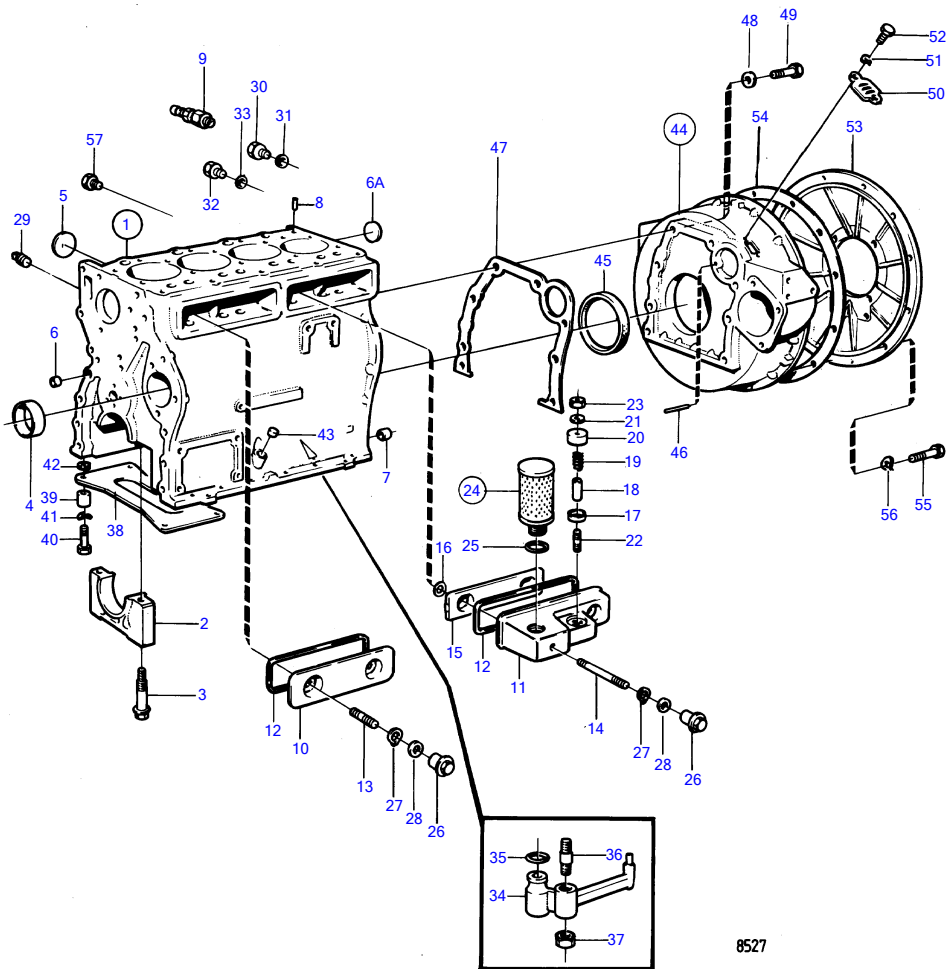

AQAD30A, MD30A, TAMD30A, TMD30A

AQAD30A, MD30A, TAMD30A, TMD30A

REF	PART NO.	QTY	DESCRIPTION	SEE SEC.	NOTES
1	1544100	1	Cylinder block		
	858810	1	Cylinder block		OBSOLETE PART
2		5	• BEARING CAP		
3	1542416	10	• Screw		
4	1542067	5	• Camshaft bushing	18137	
5	463905	2	• Expansion plug		
6	955083	4	• Cap plug		
6A	1542263	1	• Expansion plug		
7	415311	3	• Guide sleeve		
8	946402	2	• Grooved pin	18139	
9	949918	1	Shut-off cock		
10	1542050	1	Inspection lid		
11	842995	1	Housing		OBSOLETE PART
12	1542052	2	Sealing		
13	924075	3	Stud		L = 35 MM
14	17378	1	Stud		L = 170 MM
15	843882	1	Splash plate		
16	844051	1	Spring washer		OBSOLETE PART
17	842972	1	Valve disc		
18	842974	1	Spacer sleeve		
19	843905	1	Spring		
20	842975	1	Protecting casing		
21	421158	1	Sealing ring		
22	924058	1	Stud		
23	963105	1	Lock nut		
24	875850	1	Filter		REPL BY 876069
	876069	1	Filter		
25	843449	1	• Gasket		
26	1542286	4	Cap nut		
27	914449	4	Snap ring		
28	469846	4	Sealing ring		(424342)
29	952077	2	Plug		
30	960630	1	Plug		MD30A
31	18671	1	Gasket		MD30A
32	960634	1	Plug		MD30A
33	947627	1	Gasket		MD30A
34	1542320	4	Oil jet		
35	955981	4	O-ring		
36	1542380	4	Stud		
37	946035	4	Lock nut		
38	1545159	1	Foot plate		
39	1545160	4	Spacer sleeve		
40	955324	4	Hexagon screw		
41	941908	4	Spring washer		
42	1545204	4	Spacer sleeve		
43	955082	1	Cap plug		
44	829467	1	Flywheel housing		
45	1542204	1	• Sealing ring		
46	404069	1	• Pin		
47	829487	1	Gasket		
48	941908	8	Spring washer		
49	955320	6	Hexagon screw		L = 40 MM
	955321	2	Hexagon screw		L = 45 MM
50	407092	1	Cover		
51	941906	2	Spring washer		
52	955269	2	Hexagon screw		
53	846761	1	Flywheel housing		FOR REVERSE GEAR MS2., SEE GROUP 4A
	829489	1	Cardboard tube		FOR REVERSE GEAR MS3., SEE GROUP 4A
	844519	1	Flywheel housing		FORAQUAMATIC DRIVE UNIT ANDDUOPROP DRIVE UNIT., SEE GROUP 4A
54	829488	1	Gasket		OBSOLETE PART
55	955319	11	Hexagon screw		
56	941908	11	Spring washer		