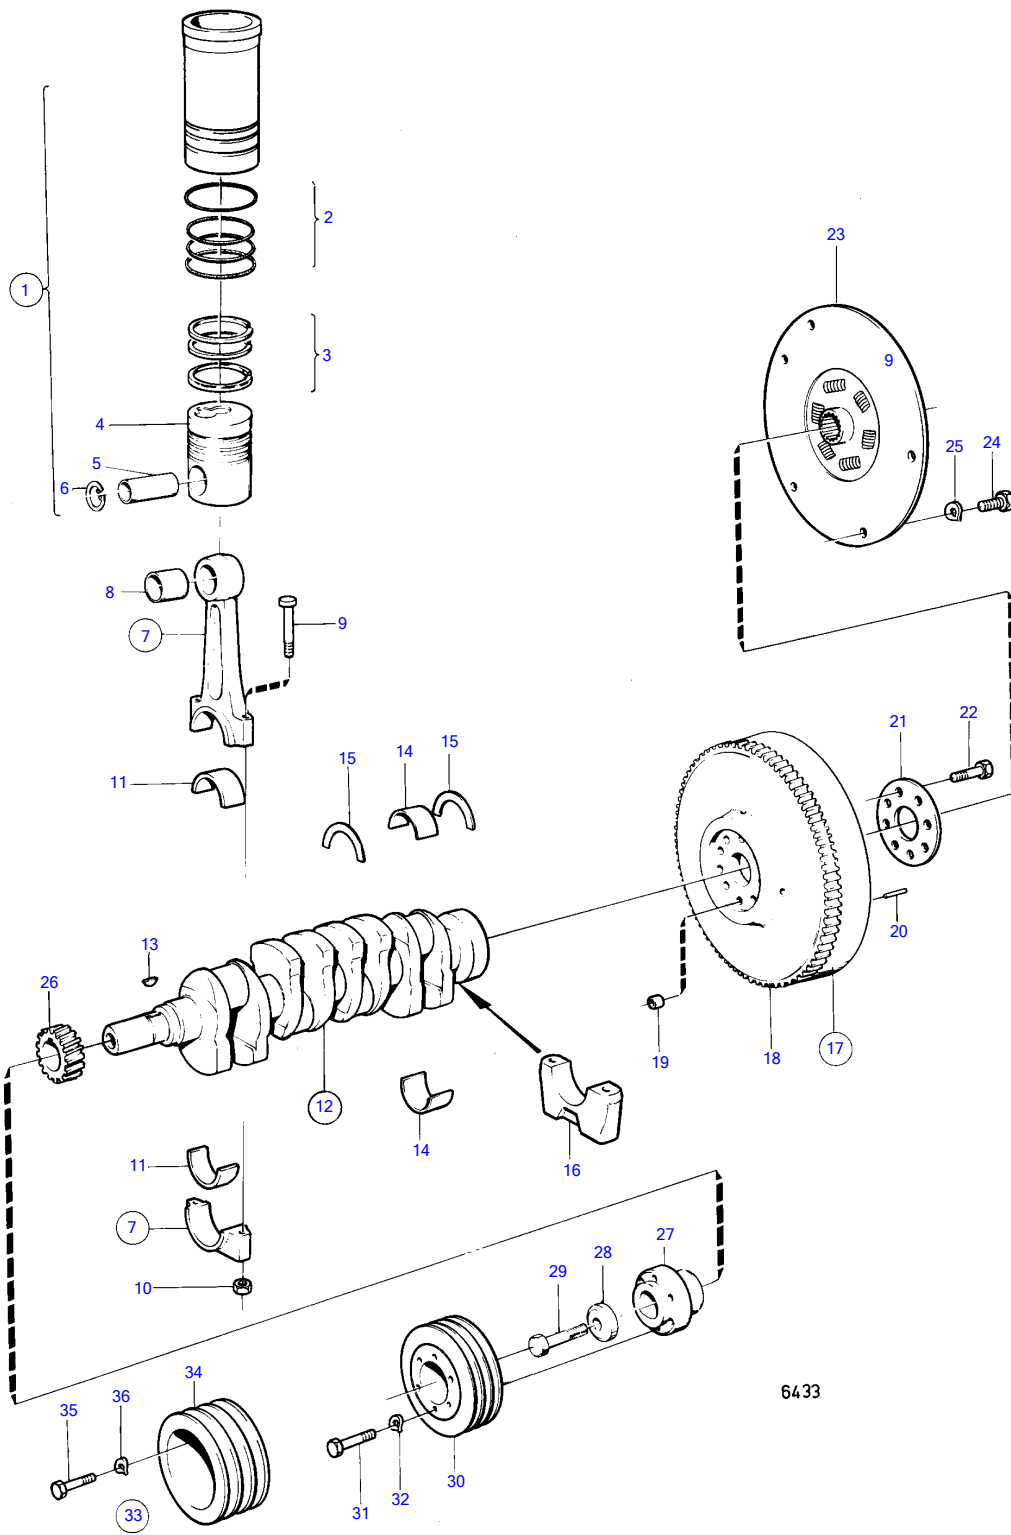

AQAD30A, MD30A, TAMD30A, TMD30A

6433

AQAD30A, MD30A, TAMD30A, TMD30A

| REF | PART NO. | QTY | DESCRIPTION | SEE SEC. | NOTES |
|-----|----------|-----|-----------------------|----------|--------------------------------------|
| 1 | 875722 | 4 | Cylinder liner kit | | |
| 2 | 875651 | 4 | • Sealing ring kit | | |
| 3 | 275350 | 4 | • Piston ring kit | | |
| 4 | | 4 | • PISTON | | |
| 5 | 1542160 | 4 | • Piston pin | | |
| 6 | 914519 | 8 | • Snap ring | | |
| 7 | 1542072 | 4 | Connecting rod | | |
| 8 | 1542076 | 4 | • Bushing | | |
| 9 | 1542077 | 8 | • Connecting rod bolt | | |
| 10 | 1542078 | 8 | • Nut | | |
| 11 | 270111 | 4 | Main bearing kit | | STD D |
| | 270112 | 4 | Main bearing kit | | UNDER SIZE 0,25 MM |
| | 270113 | 4 | Main bearing kit | | UNDER SIZE 0,50 MM |
| | 270114 | 4 | Main bearing kit | | UNDER SIZE 0,75 MM |
| 12 | 1544120 | 1 | Crankshaft | | |
| | | | Bulletin 44-22 | 44-22-EN | New Crankshaft |
| 13 | 910118 | 1 | • Woodruff key | | |
| 14 | 270467 | 5 | Main bearing kit | | STD D |
| | 270468 | 5 | Main bearing kit | | UNDER SIZE 0,25 MM |
| | 270469 | 5 | Main bearing kit | | UNDER SIZE 0,50 MM |
| | 270470 | 5 | Main bearing kit | | UNDER SIZE 0,75 MM |
| 15 | 270464 | 1 | Thrust washer kit | | STD D |
| | 270465 | 1 | Thrust washer kit | | OVER SIZE 0,1 MM |
| | 270466 | 1 | Thrust washer kit | | OVER SIZE 0,2 MM |
| 16 | | | BEARING CAP | 18135 | |
| 17 | 829460 | 1 | Flywheel | | |
| 18 | 829462 | 1 | • Ring gear | | |
| 19 | 415311 | 3 | • Guide sleeve | | |
| 20 | 191873 | 3 | • Locating pin | | |
| 21 | 1542093 | 1 | Bolt plate | | |
| 22 | 1544147 | 8 | Screw | | |
| 23 | 855389 | 1 | Absorber | | (841895) MO2778- |
| | 846755 | 1 | Absorber | | FOR REVERSE GEAR MS2., OBSOLETE PART |
| 24 | 955295 | 6 | Hexagon screw | | |
| 25 | 941907 | 6 | Spring washer | | |
| 26 | 1542305 | 1 | Gear | 18138 | |
| 27 | 1542196 | 1 | Hub | | |
| 28 | 420124 | 1 | Washer | | |
| 29 | 1542149 | 1 | Hexagon screw | | |
| 30 | 1542315 | 1 | Pulley | | |
| 31 | 955299 | 6 | Hexagon screw | | |
| 32 | 941907 | 6 | Spring washer | | |
| 33 | 843314 | 1 | Pulley | | |
| 34 | 842710 | 1 | • Pulley | | |
| 35 | 955301 | 6 | • Hexagon screw | | |
| 36 | 941907 | 6 | • Spring washer | | |