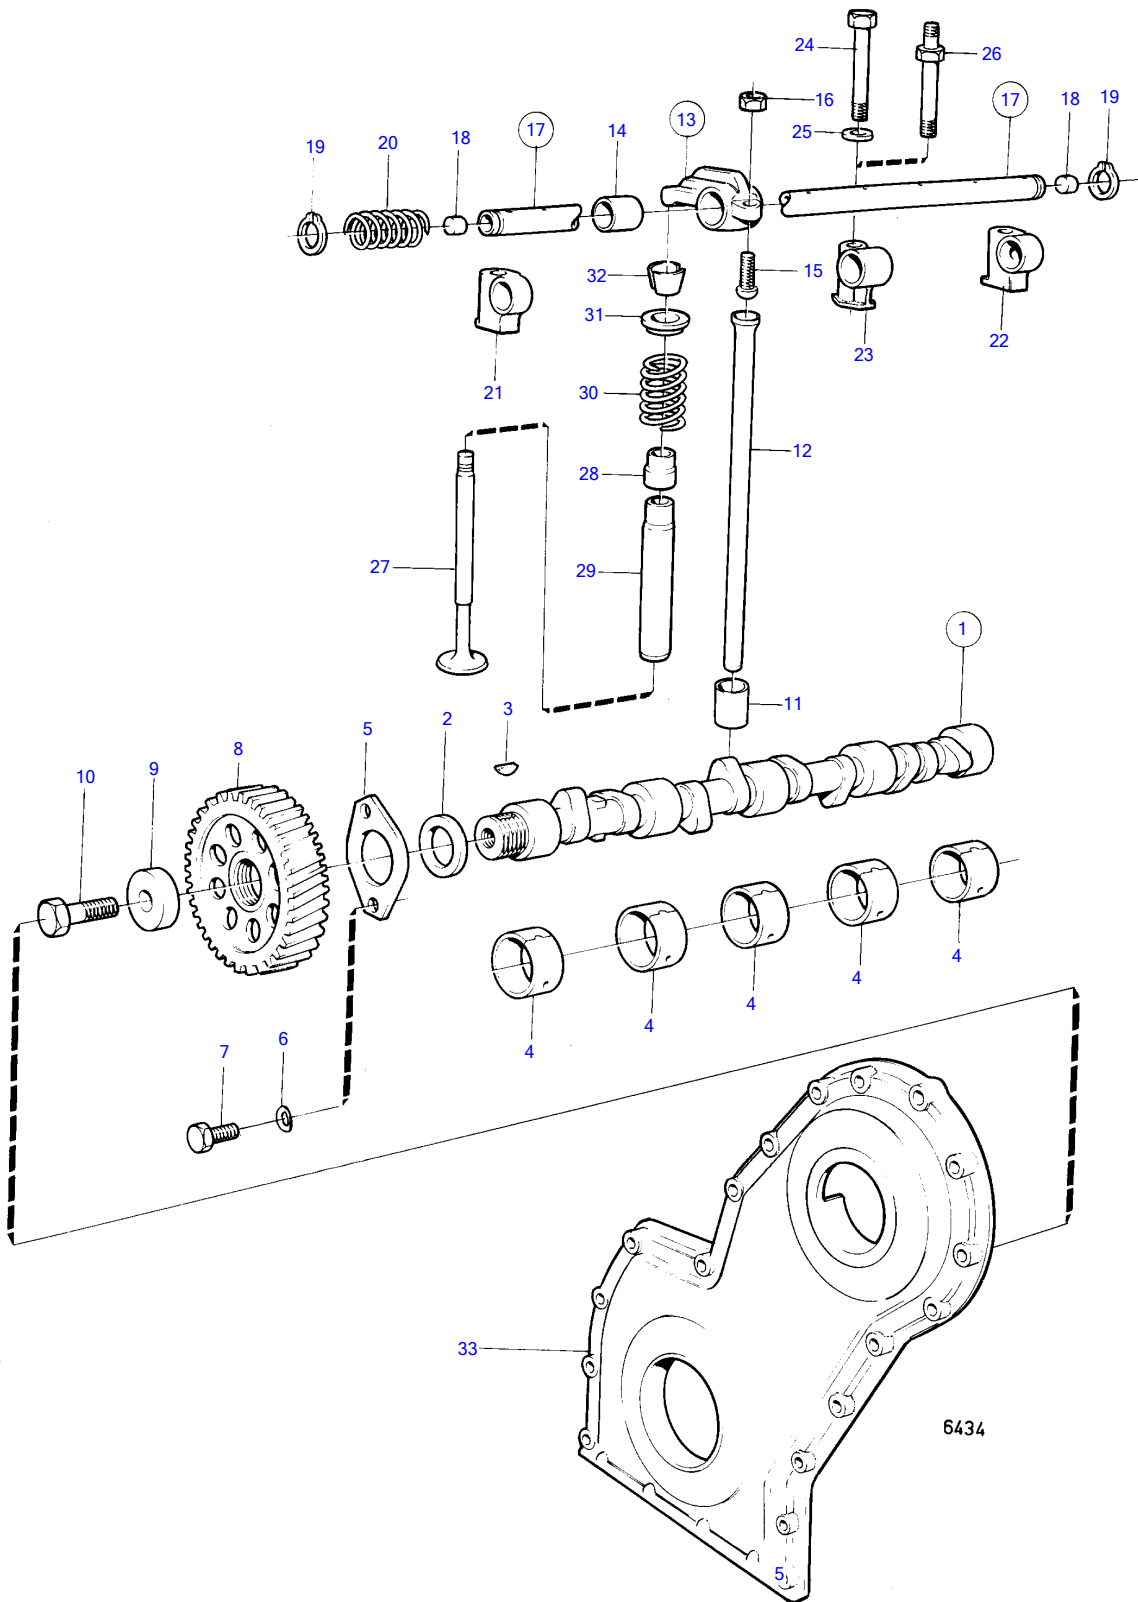

AQAD30A, MD30A, TAMD30A, TMD30A

AQAD30A, MD30A, TAMD30A, TMD30A

| REF | PART NO. | QTY | DESCRIPTION                 | SEE SEC. | NOTES         |
|-----|----------|-----|-----------------------------|----------|---------------|
| 1   | 1544115  | 1   | Camshaft                    |          | OBSOLETE PART |
| 2   | 1542221  | 1   | • Spacer washer             |          |               |
| 3   | 910116   | 1   | • Woodruff key              |          |               |
| 4   | 1542067  | 5   | Camshaft bushing            | 18135    |               |
| 5   | 838992   | 1   | Thrust washer               |          | (1542222)     |
| 6   | 941907   | 2   | Spring washer               |          |               |
| 7   | 955295   | 2   | Hexagon screw               |          |               |
| 8   | 1542034  | 1   | Gear                        | 18138    |               |
| 9   | 1542223  | 1   | Washer                      | 18138    |               |
| 10  | 955344   | 1   | Hexagon screw               | 18138    |               |
| 11  | 1542208  | 8   | Valve tappet                |          |               |
| 12  | 1545239  | 8   | Push rod                    |          |               |
| 13  | 418301   | 4   | Rocker arm                  |          | NO. 1-3-5-7   |
|     | 418298   | 4   | Rocker arm                  |          | NO. 2-4-6-8   |
| 14  | 418297   | 8   | • Bushing                   |          |               |
| 15  | 418286   | 8   | • Ball stud                 |          |               |
| 16  | 921781   | 8   | • Hexagon nut               |          |               |
| 17  | 1544113  | 1   | Rocker arm shaft            |          | OBSOLETE PART |
| 18  | 955083   | 2   | • Cap plug                  |          |               |
| 19  | 914456   | 2   | Snap ring                   |          |               |
| 20  | 411139   | 3   | Compression spring          |          |               |
| 21  | 1542041  | 1   | Bearing bracket             |          |               |
| 22  | 1542042  | 1   | Bearing bracket             |          | OBSOLETE PART |
| 23  | 1542043  | 4   | Bearing bracket             |          | OBSOLETE PART |
| 24  | 955304   | 4   | Hexagon screw               |          |               |
| 25  | 955894   | 4   | Washer                      |          |               |
| 26  | 1542283  | 2   | Stud                        | 18139    |               |
| 27  | 1542472  | 4   | Inlet valve                 |          |               |
|     | 1542389  | 4   | Exhaust valve               |          |               |
| 28  | 1306630  | 4   | Valve stem seal             |          | (419702)      |
| 29  | 419653   | 8   | Valve guide                 | 18139    |               |
| 30  | 1545198  | 8   | Valve spring                |          |               |
| 31  | 460181   | 8   | Washer                      |          |               |
| 32  | 419643   | 16  | Valve collet                |          |               |
| 33  |          |     | TIMING GEAR COVER AND GEARS | 18138    |               |