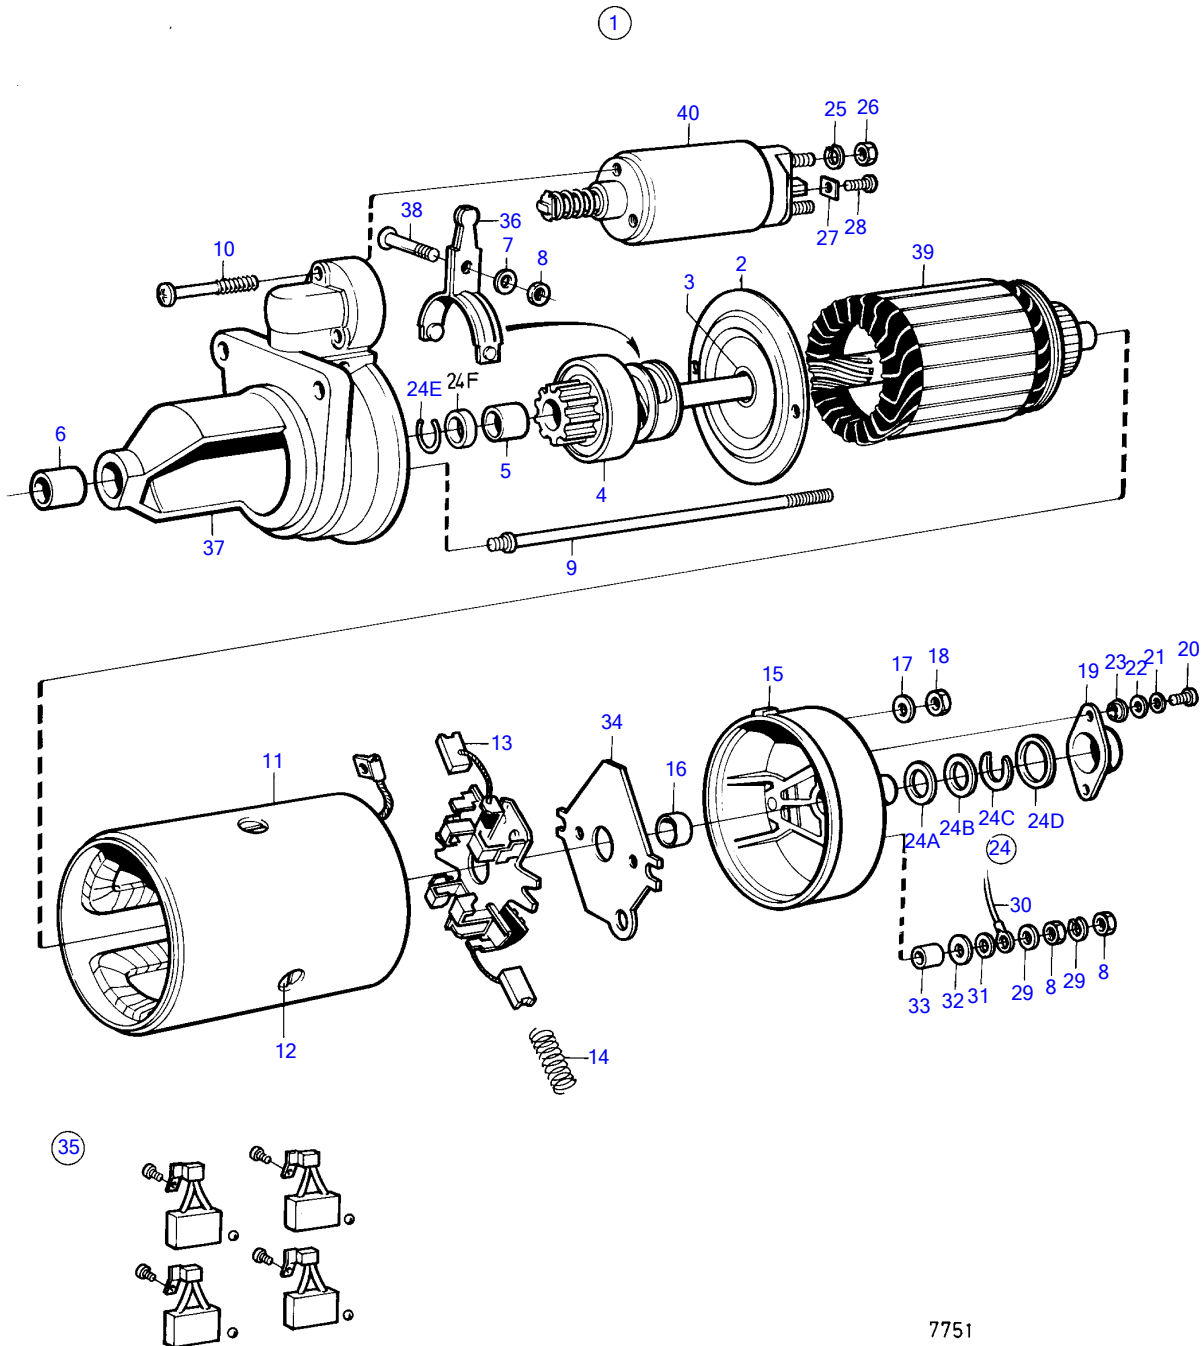

AD30A, AQAD30A, MD30A, TAMD30A, TMD30A

7751

AD30A, AQAD30A, MD30A, TAMD30A, TMD30A

REF	PART NO.	QTY	DESCRIPTION	SEE SEC.	NOTES
1	838987	1	Starter motor		24V
2	6210770	1	• Bearing shield		OBSOLETE PART
3	6644949	1	• • Bearing bushing		
4	1696543	1	• Starter pinion		
5	6210772	1	• • Bearing bushing		
6	48109	1	• Bearing bushing		
7	941907	1	• Spring washer		
8	947941	3	• Hexagon nut		
9	6210774	2	• Screw		OBSOLETE PART
10	1696544	3	• Screw		OBSOLETE PART
11	6210775	1	• Field winding		OBSOLETE PART
12	6211936	4	• Screw		
13	858686	1	• Brush retainer		
14	6211874	4	• Spring		
15	858687	1	• Bearing shield		OBSOLETE PART
16	6210777	1	• • Bearing bushing		
17	86287	2	• Washer		OBSOLETE PART
18	955781	2	• Hexagon nut		
19	858688	1	• Cover		OBSOLETE PART
20	956078	2	• Cross recessed screw		
21	941905	2	• Spring washer		
22	858696	2	• Washer		OBSOLETE PART
23	858695	2	• Bushing		OBSOLETE PART
24	829707	1	• Small parts kit		
24A		1	• • SPACER		
24B		1	• • SPACER		
24C		1	• • LOCK WASHER		
24D		1	• • Gasket		
24E		1	• • LOCKRING		
24		1	• • WASHER		
25	1328134	2	• Washer		OBSOLETE PART
26	955791	2	• Hexagon nut		
27	858689	1	• Clamping brace		OBSOLETE PART
28	956058	1	• Cross recessed screw		
29	941907	2	• Spring washer		
30		X	• CABLE		
		X	• • COMPONENTS	18174	
31	955894	1	• Washer		
32	858693	1	• Insulating sheet		OBSOLETE PART
33	858692	1	• Bushing		OBSOLETE PART
34	858691	1	• Isolation plate		OBSOLETE PART
35	6210778	1	• Brush set		
36	1696545	1	• Engagement lever		OBSOLETE PART
37	1696578	1	• Bearing shield		OBSOLETE PART
38	6210773	1	• Screw		
39	6210769	1	• Anchor		
40	858697	1	• Solenoid		