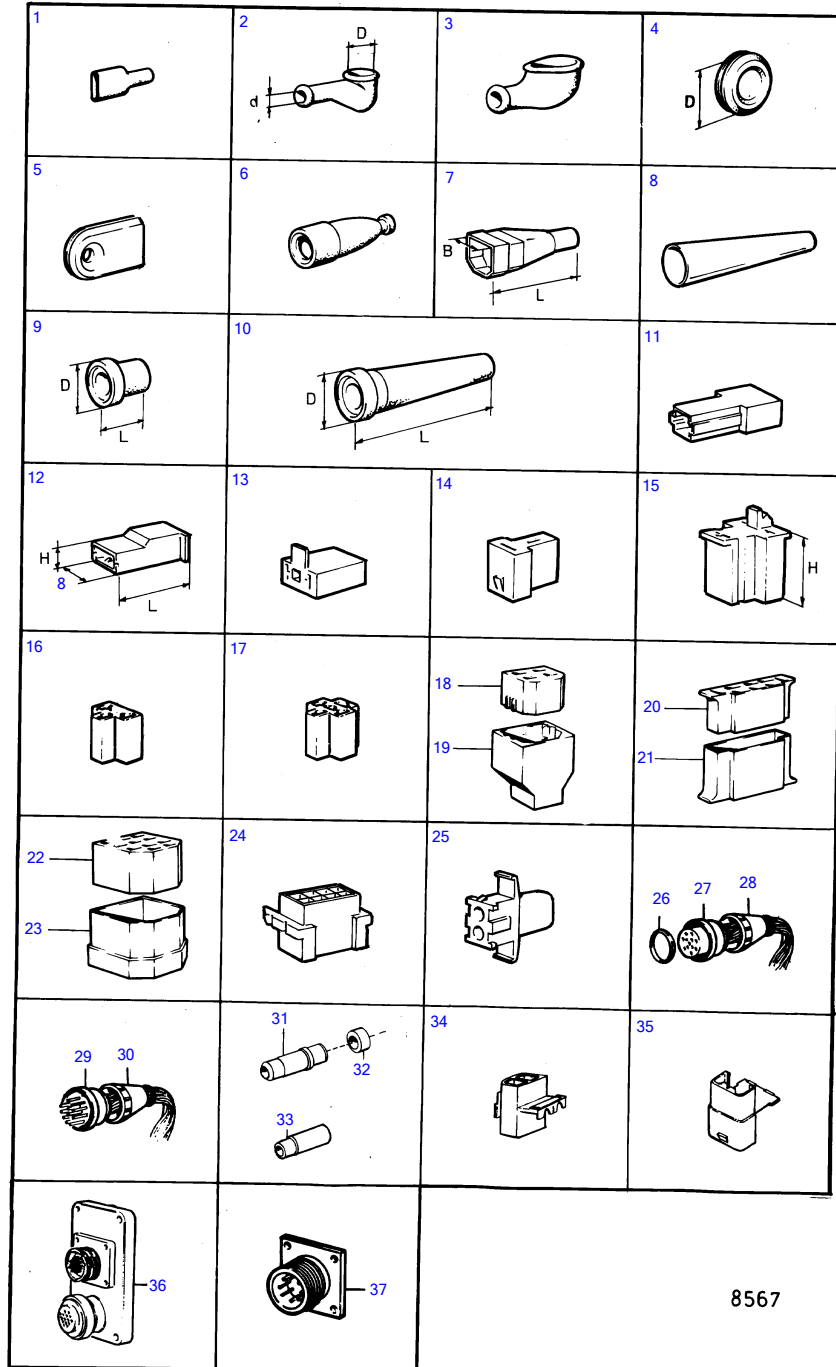

AD30A, AQAD30A, MD30A, TAMD30A, TMD30A

8567

AD30A, AQAD30A, MD30A, TAMD30A, TMD30A

REF	PART NO.	QTY	DESCRIPTION	NOTES
1	959046	X	Housing	
2	855281	X	Protecting sleeve, RUBBER CAP	(841234), OBSOLETE PART
				D = 16 MM D = 14 MM
	829200	X	Protective cap	D = 16 MM D = 6 MM
	76614	X	Rubber collar	
3	673580	X	Adapter	
4	941269	X	Plug	D = 25 MM
	821053	X	Protecting bushing	D = 35 MM
5	823759	X	Rubber bushing	
6	1576005	X	Bellows	OBSOLETE PART
	1573077	X	Bellows	OBSOLETE PART
7	831966	X	Protective cap	L = 88 MM B = 32,5 MM, OBSOLETE PART
8	844278	X	Isolation	BLACK, FOR (844280), OBSOLETE PART
	844279	X	Isolation	RED, FOR (844280), OBSOLETE PART
9	847005	X	Sealing collar	L = 4,6 MM D = 3,0 MM
10	847005	X	Sealing collar	L = 100 MM D = 20 MM
11		X	Housing	1-WAY., FOR958208
12	947848	X	Housing, RECEPTACLE HOUSING	1-WAY., L = 20 MM
				H = 6 MM B = 7,8 MM
	949181	X	Receptacle housing, RECEPTACLE HOUSING	1-WAY., L = 24 MM, OBSOLETE PART
				H = 7 MM B = 10,2 MM
	958208	X	Housing, RECEPTACLE HOUSING	1-WAY., FOR958207
				L = 24 MM H = 8,2 MM B =
	949597	X	Housing	1-WAY., L = 24,5 MM
				H = 6,1 MM B = 8,8 MM
13	1578937	X	Housing	2-WAY
14	958210	X	Housing	2-WAY
15	945469	X	Housing	3-WAY., L = 23 MM
	963374	X	Housing, RECEPTACLE HOUSING	3-WAY., L = 24 MM, OBSOLETE PART
				FOR881485
16	948854	X	Receptacle housing	3-WAY., OBSOLETE PART
17	1214948	X	Housing	5-WAY.
18	958213	X	Housing	4-WAY.
19	958212	X	Housing	4-WAY.
20	941104	X	Housing	8-WAY., OBSOLETE PART
21	941105	X	Housing	8-WAY., OBSOLETE PART
22	945830	X	Housing	11-WAY.
23	945831	X	Tab housing	11-WAY.
24	944077	X	Housing	8-WAY.
25	948995	X	Housing	2-WAY.
26	846615	X	Sealing ring	
27	846612	X	Housing	16-WAY
28	846613	X	Unloading cable	
29	846647	X	Block	16-WAY
30	846613	X	Unloading cable	
31	1608765	X	Insulator	FOR 965824
32	1608766	X	Seal	FOR 1608765
33	1598753	X	Insulator	FOR 949371
34	1307048	X	Housing	
35	1307049	X	Housing	
36	828826	X	Clutch	
37	846611	X	Housing	