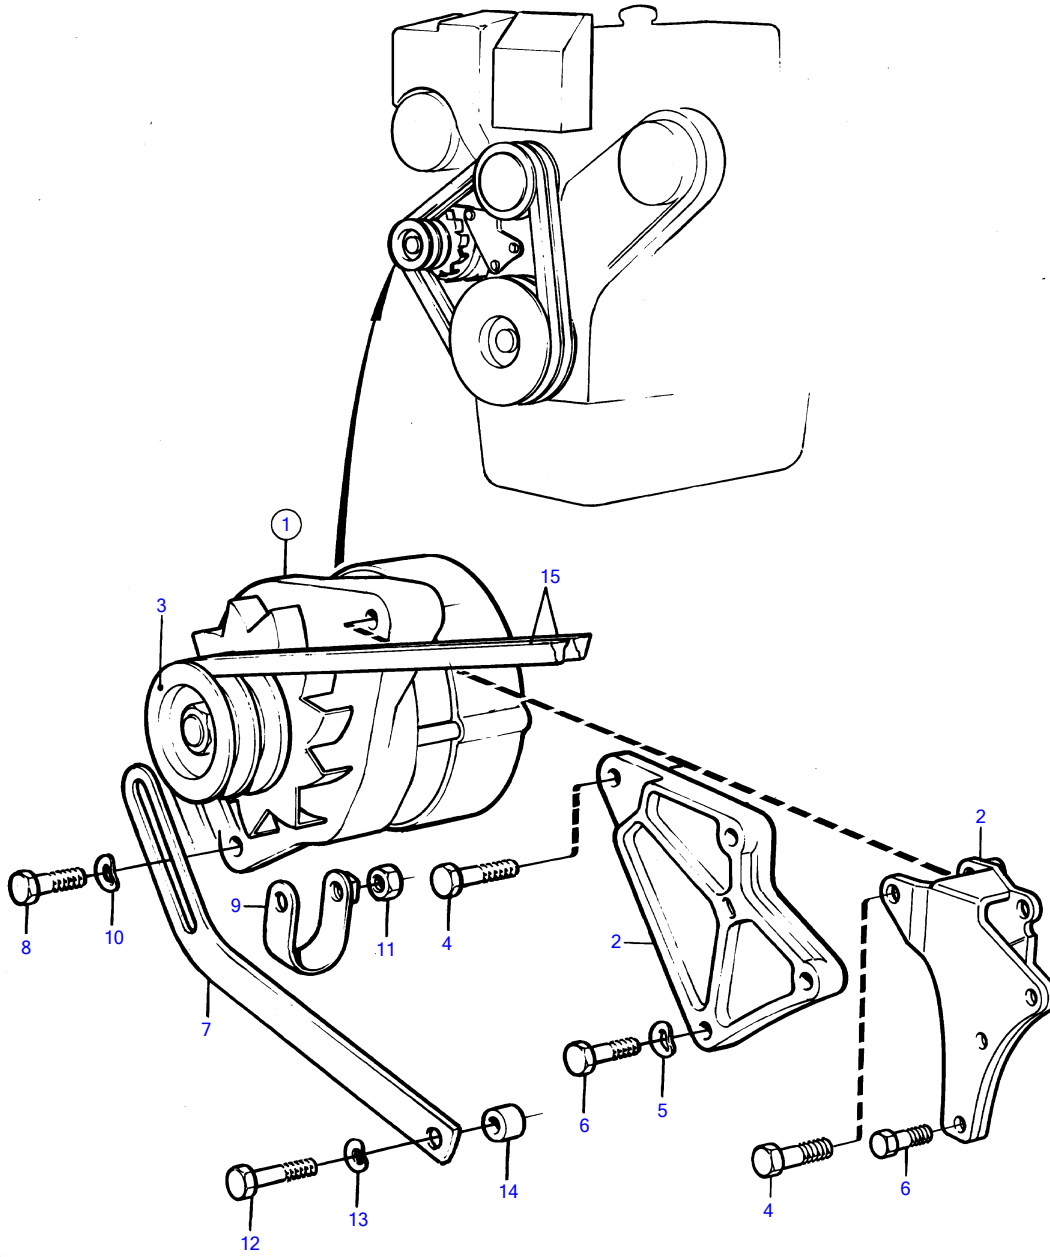

AQAD30A, MD30A, TAMD30A, TMD30A

7702

AQAD30A, MD30A, TAMD30A, TMD30A

REF	PART NO.	QTY	DESCRIPTION	SEE SEC.	NOTES
1	841765	1	Alternator		REPL BY 858838
			•	18171	
	858838	1	Alternator		12V
			• COMPS NOT SPEC		
			•	18171	
			• COMPS NOT SPEC.		
2	842611	1	Alternator bracket		
3	841812	1	Pulley		
4	955700	1	Hexagon screw		
5	941907	3	Spring washer		
6	955307	3	Hexagon screw		L = 100 MM, SEE GROUP 2A
7	845021	1	Tensioner		
8	955298	1	Hexagon screw		L = 40 MM
9	466735	1	Tensioning eyelet		
10	191172	1	Washer		
11	963106	1	Lock nut		
12	955306	1	Hexagon screw		SEE GROUP 2A
13	941907	1	Spring washer		SEE GROUP 2A
14	842350	1	Spacer sleeve		
15	958359	1	V-belt		L = 2X1100 MM