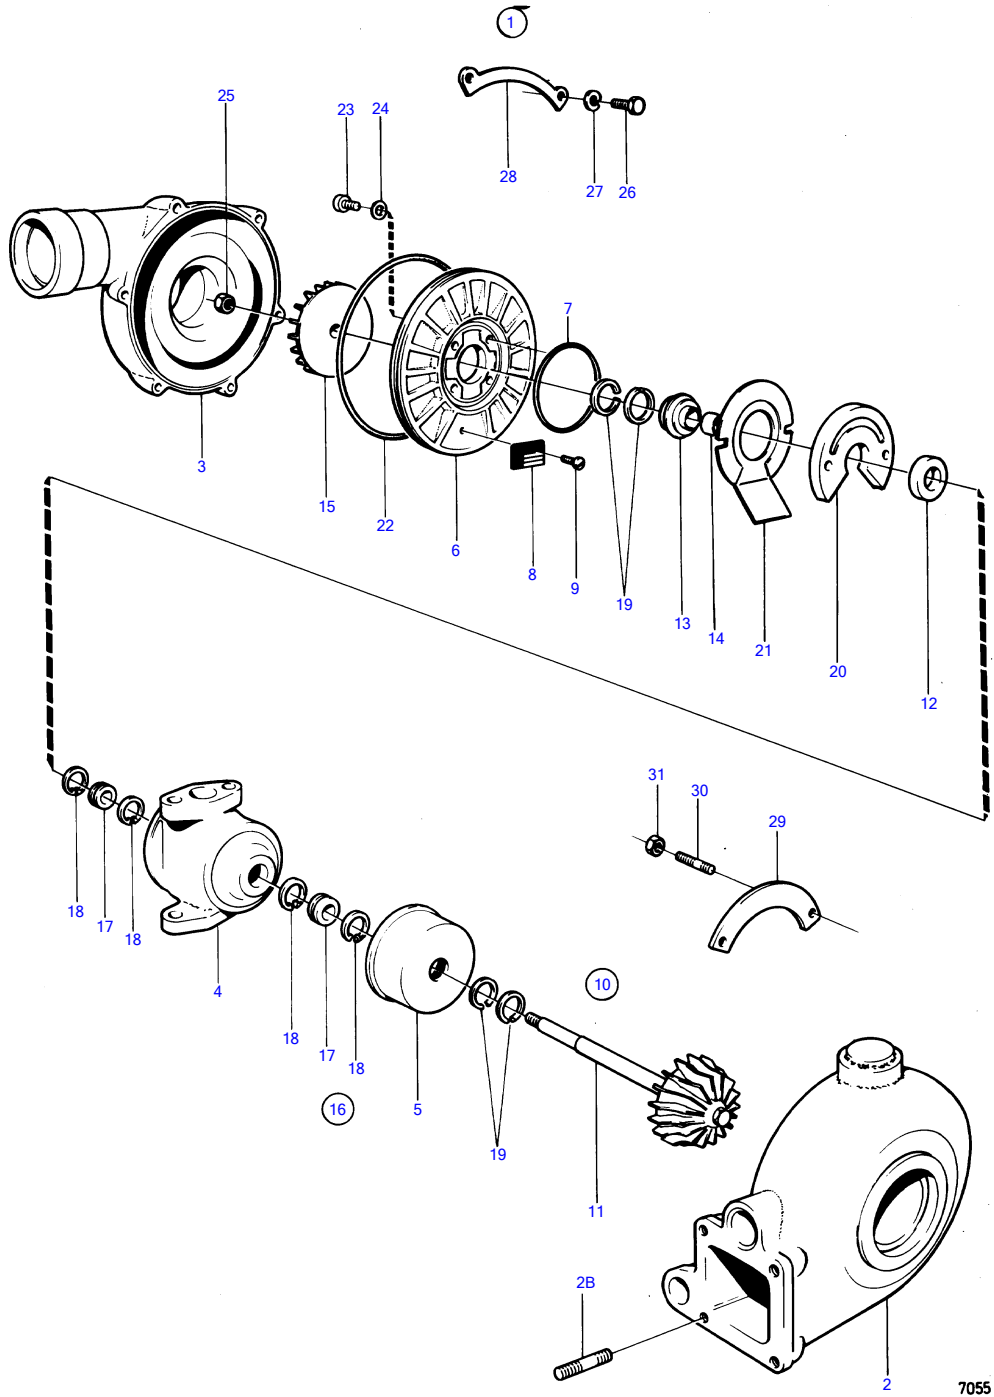

AQAD30A, TAMD30A, TMD30A

AQAD30A, TAMD30A, TMD30A

REF	PART NO.	QTY	DESCRIPTION	NOTES
1		1	Turbocharger	
	3802020	1	Turbocharger, exch, exch	
2		1	• TURBINE HOUSING	
2B	953063	4	• Stud	
3		1	• COMPRESSOR HOUSING	
4		1	• BEARING HOUSING	
5	843997	1	• Heat shield	OBSOLETE PART
6	845828	1	• Pressure plate	OBSOLETE PART
7	838426	1	• O-ring	OBSOLETE PART
8		1	• PLATE	
9		2	• SCREW	
10	838427	1	• Rotor kit	
11		1	• • ROTOR	
12		1	• • THRUST RING	
13		1	• • Gasket	
14		1	• • SLEEVE	
15	838428	1	• • Compressor wheel	OBSOLETE PART
16	875632	1	• Repair kit	
17		2	• • BUSHING	
18		4	• • CIRCLIP	
19		4	• • PISTON RING	
20		1	• • RING HOLDER	
21		1	• • OIL SLINGER	
22	845824	1	• • O-ring	OBSOLETE PART
23		4	• • SCREW	
24		4	• • WASHER	
25		1	• • NUT	
26		6	• • SCREW	
27		6	• • SPRING WASHER	
28		3	• • TENSION KEY	
29		3	• • TENSION KEY	
30		6	• • SCREW	
31		6	• • NUT	