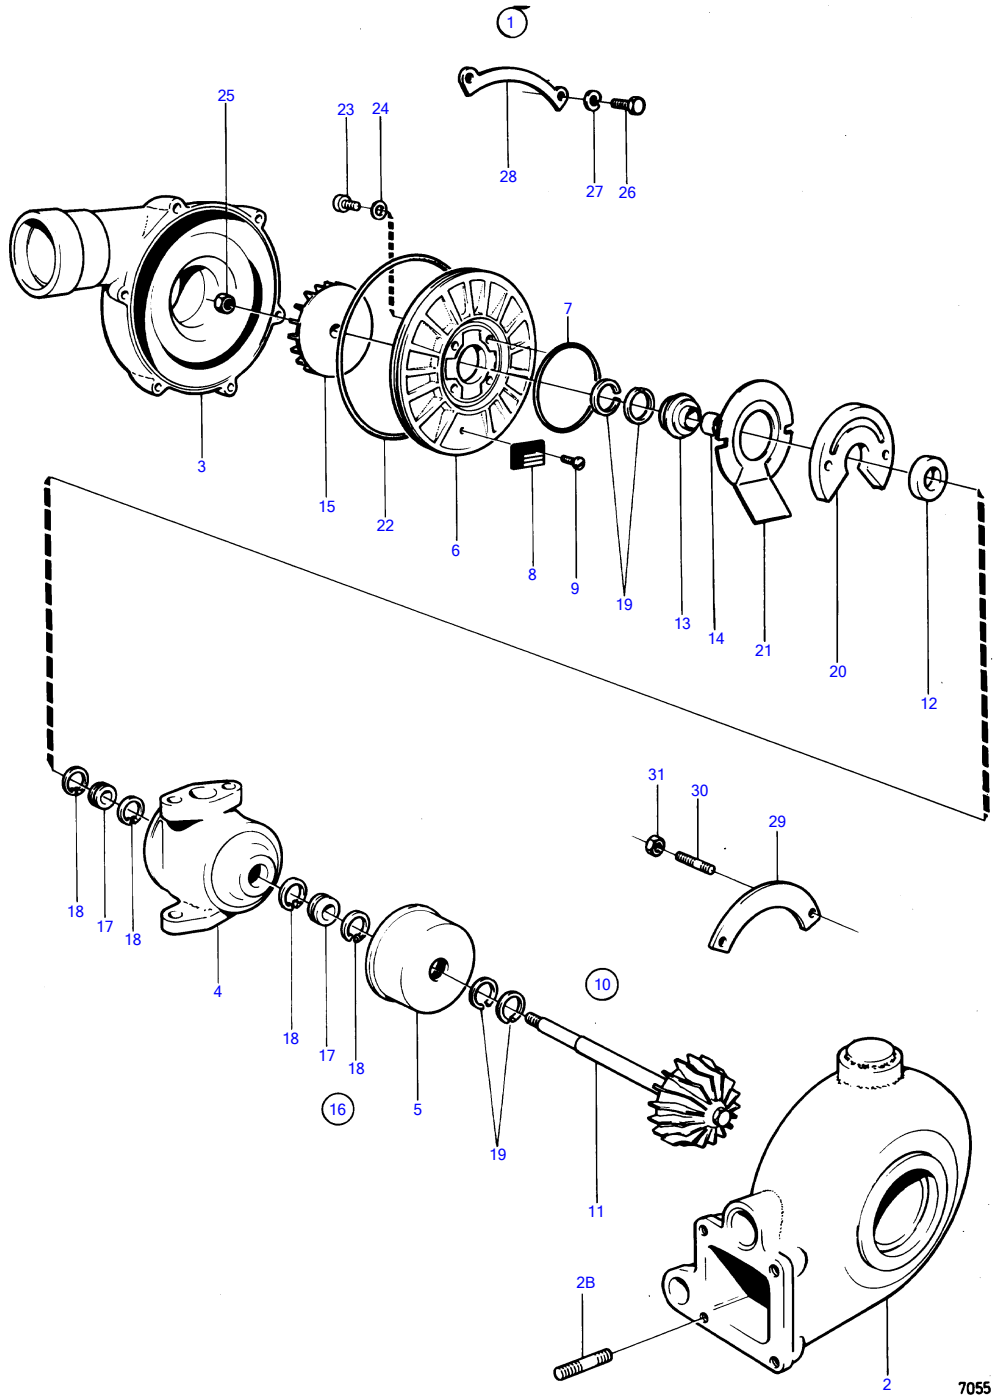

AQAD30A, TAMD30A, TMD30A

AQAD30A, TAMD30A, TMD30A

REF	PART NO.	QTY	DESCRIPTION	NOTES
1		1	Turbocharger	
	3802020	1	Turbocharger, exch, exch	
2		1	• TURBINE HOUSING	
2B	953063	4	• Stud	
3		1	• COMPRESSOR HOUSING	
4		1	• BEARING HOUSING	
5	843997	1	• Heat shield	OBSOLETE PART
6	845828	1	• Pressure plate	OBSOLETE PART
7	838426	1	• O-ring	OBSOLETE PART
8		1	• PLATE	
9		2	• SCREW	
10	838427	1	• Rotor kit	
11		1	• • ROTOR	
12		1	• • THRUST RING	
13		1	• • Gasket	
14		1	• • SLEEVE	
15	838428	1	• • Compressor wheel	OBSOLETE PART
16	875632	1	• Repair kit	
17		2	• • BUSHING	
18		4	• • CIRCLIP	
19		4	• • PISTON RING	
20		1	• • RING HOLDER	
21		1	• • OIL SLINGER	
22	845824	1	• • O-ring	OBSOLETE PART
23		4	• • SCREW	
24		4	• • WASHER	
25		1	• • NUT	
26		6	• • SCREW	
27		6	• • SPRING WASHER	
28		3	• • TENSION KEY	
29		3	• • TENSION KEY	
30		6	• • SCREW	
31		6	• • NUT	