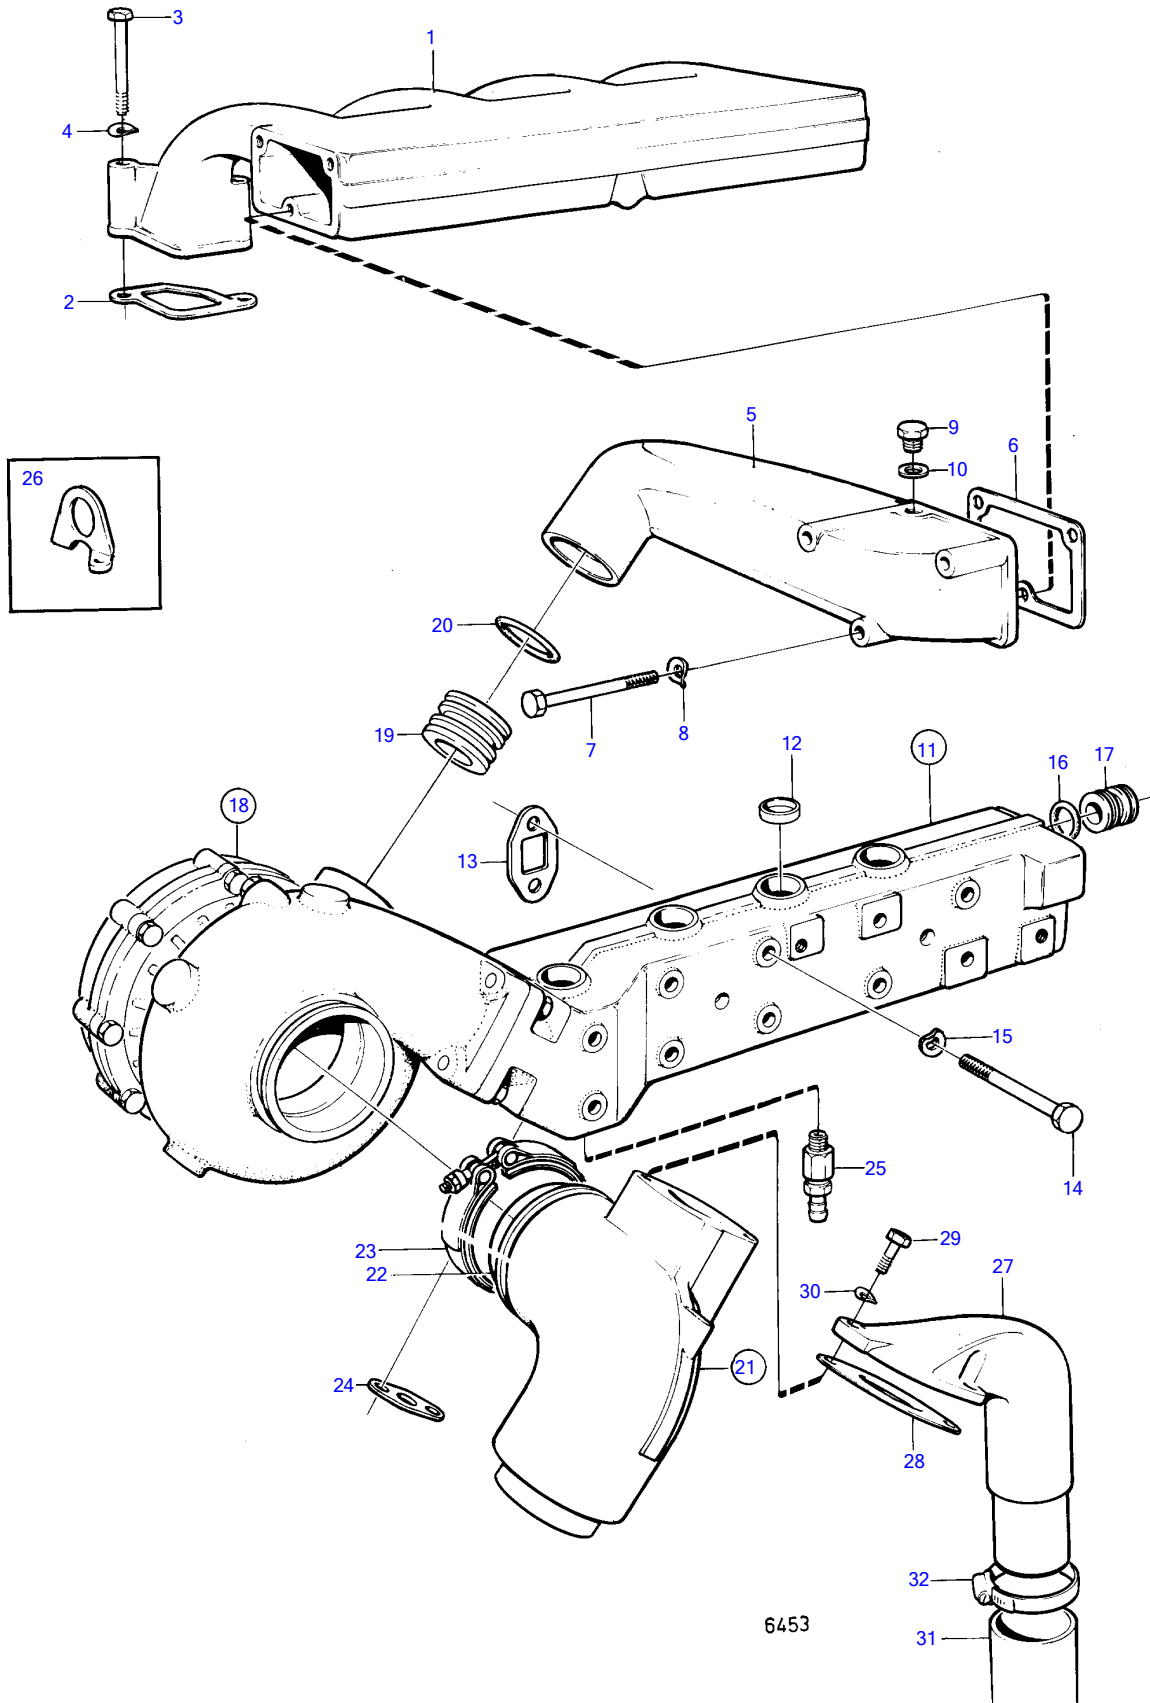

## TMD30A

| REF | PART NO. | QTY | DESCRIPTION              | SEE SEC. | NOTES                             |
|-----|----------|-----|--------------------------|----------|-----------------------------------|
| 1   | 846081   | 1   | Inlet pipe               |          | OBSOLETE PART                     |
| 2   | 1542289  | 4   | Gasket                   |          |                                   |
| 3   | 955302   | 8   | Hexagon screw            |          |                                   |
| 4   | 941907   | 6   | Spring washer            |          |                                   |
| 5   | 845990   | 1   | Connection pipe          |          | OBSOLETE PART                     |
| 6   | 846074   | 1   | Gasket                   |          |                                   |
| 7   | 940129   | 1   | Hexagon screw            |          | L = 90 MM                         |
|     | 100222   | 1   | Hexagon screw            |          | L = 85 MM                         |
|     | 955299   | 1   | Hexagon screw            |          | L = 45 MM                         |
| 8   | 941907   | 3   | Spring washer            |          |                                   |
| 9   | 960628   | 1   | Plug                     |          |                                   |
| 10  | 957173   | 1   | Gasket                   |          |                                   |
| 11  | 846087   | 1   | Exhaust pipe             |          | OBSOLETE PART                     |
| 12  | 946780   | 8   | • Cap plug               |          |                                   |
| 13  | 1542123  | 4   | Gasket                   |          |                                   |
| 14  | 955336   | 2   | Hexagon screw            |          | L = 160 MM                        |
|     | 955330   | 6   | Hexagon screw            |          | L = 100 MM                        |
| 15  | 941908   | 8   | Spring washer            |          |                                   |
| 16  | 925068   | 1   | O-ring                   |          |                                   |
| 17  | 842965   | 1   | Pipe                     | 18154    |                                   |
| 18  |          | 1   | Turbocharger             | 18153    |                                   |
|     | 3802020  | 1   | Turbocharger, exch, exch | 18153    |                                   |
| 19  | 842965   | 1   | Pipe                     | 18153    |                                   |
| 20  | 948610   | 2   | O-ring                   |          |                                   |
|     |          |     |                          | 18153    |                                   |
| 21  | 845261   | 1   | Exhaust riser            |          |                                   |
| 22  | 845408   | 1   | • Gasket                 |          |                                   |
| 23  | 842993   | 1   | V-band clamp             |          |                                   |
| 24  | 843042   | 1   | Gasket                   |          |                                   |
|     |          |     |                          | 18154    |                                   |
| 25  | 949918   | 1   | Shut-off cock            |          |                                   |
| 26  |          | 1   | LIFTING IRON             |          |                                   |
| 27  | 845791   | 1   | Connector                |          | TMD30A/BT<br>SEE GROUP 4A         |
| 28  | 845527   | 1   | Gasket                   |          | TMD30A/BT<br>SEE GROUP 4A         |
| 29  | 959219   | 2   | Hex. socket screw        |          | TMD30A/BT<br>SEE GROUP 4A         |
| 30  | 941907   | 2   | Spring washer            |          | TMD30A/BT<br>SEE GROUP 4A         |
|     | 941907   | 2   | Spring washer            |          | SEE GROUP 4A                      |
| 31  | 835199   | 1   | Hose                     |          | (835472) TMD30A/BT, OBSOLETE PART |
|     |          |     |                          | 18147    |                                   |
| 32  | 943475   | 2   | Hose clamp               |          | TMD30A/BT                         |
|     |          |     |                          | 18147    |                                   |