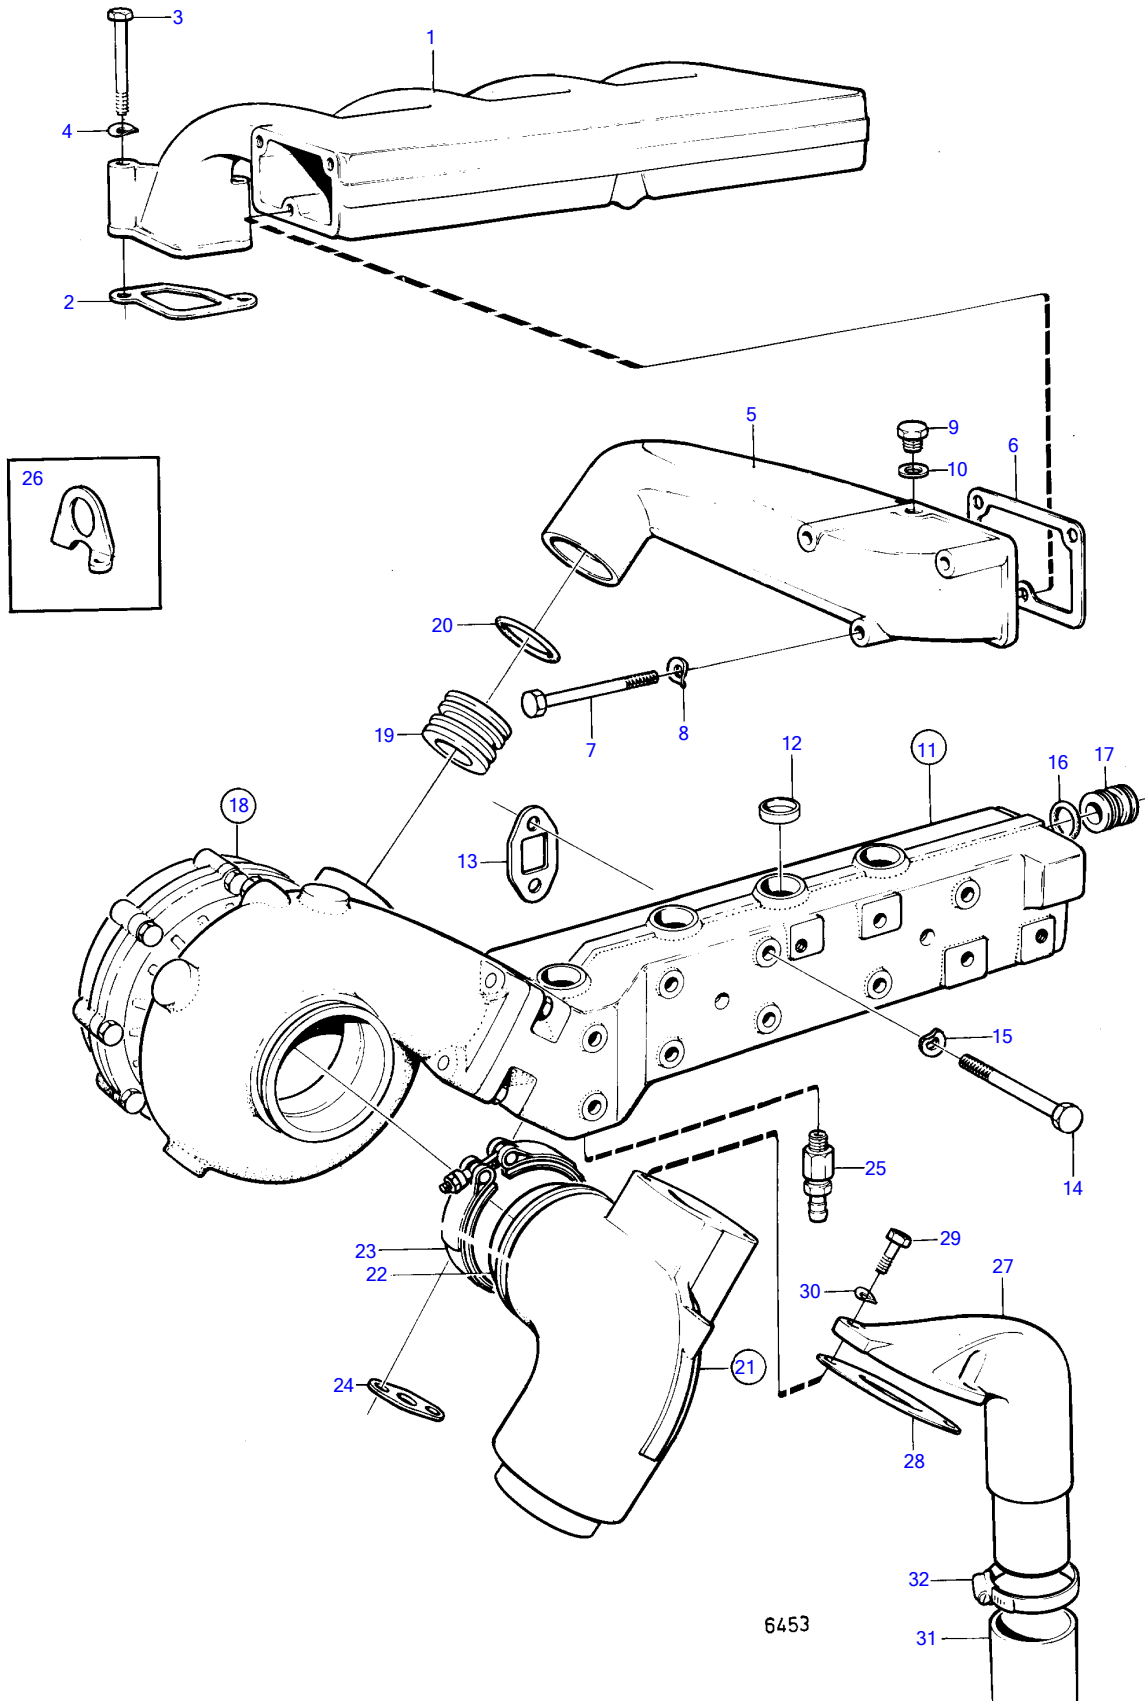

## TMD30A

| REF | PART NO. | QTY | DESCRIPTION              | SEE SEC. | NOTES                             |
|-----|----------|-----|--------------------------|----------|-----------------------------------|
| 1   | 846081   | 1   | Inlet pipe               |          | OBSOLETE PART                     |
| 2   | 1542289  | 4   | Gasket                   |          |                                   |
| 3   | 955302   | 8   | Hexagon screw            |          |                                   |
| 4   | 941907   | 6   | Spring washer            |          |                                   |
| 5   | 845990   | 1   | Connection pipe          |          | OBSOLETE PART                     |
| 6   | 846074   | 1   | Gasket                   |          |                                   |
| 7   | 940129   | 1   | Hexagon screw            |          | L = 90 MM                         |
|     | 100222   | 1   | Hexagon screw            |          | L = 85 MM                         |
|     | 955299   | 1   | Hexagon screw            |          | L = 45 MM                         |
| 8   | 941907   | 3   | Spring washer            |          |                                   |
| 9   | 960628   | 1   | Plug                     |          |                                   |
| 10  | 957173   | 1   | Gasket                   |          |                                   |
| 11  | 846087   | 1   | Exhaust pipe             |          | OBSOLETE PART                     |
| 12  | 946780   | 8   | • Cap plug               |          |                                   |
| 13  | 1542123  | 4   | Gasket                   |          |                                   |
| 14  | 955336   | 2   | Hexagon screw            |          | L = 160 MM                        |
|     | 955330   | 6   | Hexagon screw            |          | L = 100 MM                        |
| 15  | 941908   | 8   | Spring washer            |          |                                   |
| 16  | 925068   | 1   | O-ring                   |          |                                   |
| 17  | 842965   | 1   | Pipe                     | 18154    |                                   |
| 18  |          | 1   | Turbocharger             | 18153    |                                   |
|     | 3802020  | 1   | Turbocharger, exch, exch | 18153    |                                   |
| 19  | 842965   | 1   | Pipe                     | 18153    |                                   |
| 20  | 948610   | 2   | O-ring                   |          |                                   |
|     |          |     |                          | 18153    |                                   |
| 21  | 845261   | 1   | Exhaust riser            |          |                                   |
| 22  | 845408   | 1   | • Gasket                 |          |                                   |
| 23  | 842993   | 1   | V-band clamp             |          |                                   |
| 24  | 843042   | 1   | Gasket                   |          |                                   |
|     |          |     |                          | 18154    |                                   |
| 25  | 949918   | 1   | Shut-off cock            |          |                                   |
| 26  |          | 1   | LIFTING IRON             |          |                                   |
| 27  | 845791   | 1   | Connector                |          | TMD30A/BT<br>SEE GROUP 4A         |
| 28  | 845527   | 1   | Gasket                   |          | TMD30A/BT<br>SEE GROUP 4A         |
| 29  | 959219   | 2   | Hex. socket screw        |          | TMD30A/BT<br>SEE GROUP 4A         |
| 30  | 941907   | 2   | Spring washer            |          | TMD30A/BT<br>SEE GROUP 4A         |
|     | 941907   | 2   | Spring washer            |          | SEE GROUP 4A                      |
| 31  | 835199   | 1   | Hose                     |          | (835472) TMD30A/BT, OBSOLETE PART |
|     |          |     |                          | 18147    |                                   |
| 32  | 943475   | 2   | Hose clamp               |          | TMD30A/BT                         |
|     |          |     |                          | 18147    |                                   |