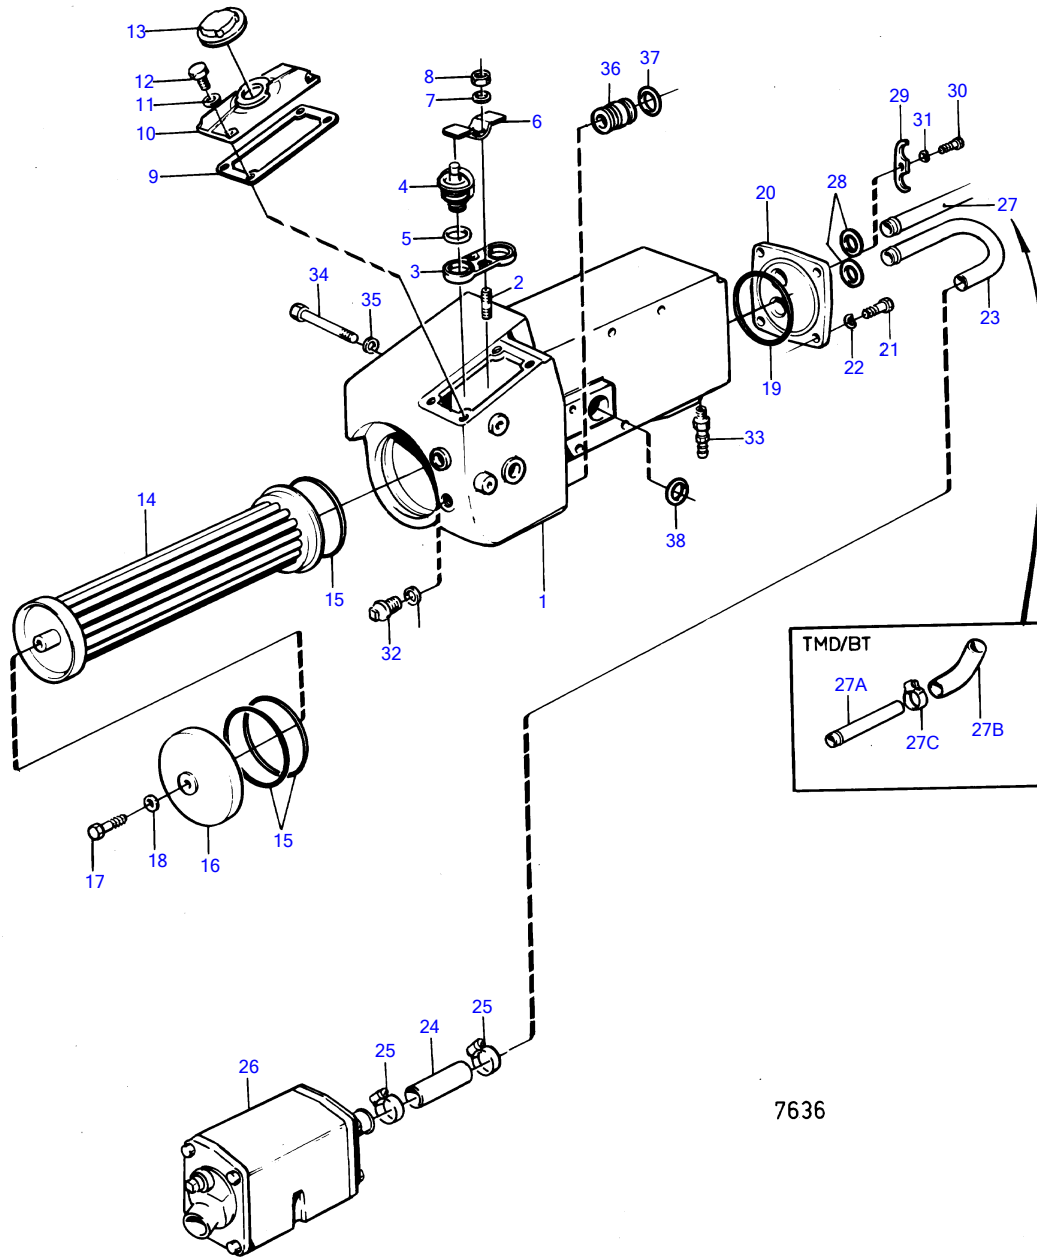

MD30A

7636

A

MD30A

REF	PART NO.	QTY	DESCRIPTION	SEE SEC.	NOTES
1	846773	1	Housing		REPL BY 838532
	838532	1	Housing		POUR INDICATEUR DE TEMP% E1RATURE 840345, MO4690-
2	924060	2	Stud		
3	845285	1	Retainer		
4	875787	2	Thermostat kit		76C
5	416033	2	• Sealing ring		
6	845852	1	Shield		OBSOLETE PART
7	941670	2	Washer		
8	946330	2	Hexagon nut		
9	845291	2	Gasket		LATE TYPE
10	845284	1	Cardboard tube		
11	941907	4	Spring washer		
12	955295	4	Hexagon screw		
13	845879	1	Pressure cap		
14	846056	1	Insert		REPL BY 838909
	838909	1	Insert		MO4730-
					REPL BY 858639
	858639	1	Insert		
			Bulletin 44-06	44-06-EN	Heat Exchanger, After Cooler
15	925258	3	O-ring		
16	845679	1	Cardboard tube		
17	963567	1	Hexagon screw		
18	11992	1	Gasket		
19	925259	1	O-ring		
20	846090	1	Cardboard tube		OBSOLETE PART
21	955296	4	Hexagon screw		
22	941907	4	Spring washer		
23	846046	1	Coolant pipe	18154	
24	944386	X	Rubber hose		L = 90 MM
25	943475	2	Hose clamp		
26	846098	1	Oil cooler		MO-5311
				18151	
	838967	1	Oil cooler		MO5312-
				18151	
27	846770	1	Tube	18154	
				18158	
				18158	
28	858986	2	Sealing ring		(842744)
29	829691	1	Retainer		
30	955270	1	Hexagon screw		
31	941906	1	Spring washer		
32	952077	3	Plug		(952358)
	952077	3	Plug		FOR 838532
33	949918	1	Shut-off cock		
34	955335	2	Hexagon screw		L = 150 MM
	955332	1	Hexagon screw		L = 120 MM
35	941908	3	Spring washer		
36	842965	1	Pipe	18154	
37	925067	2	O-ring		
				18154	
38	925068	1	O-ring		

7744050-26-18147

7636

Upd:2010-07-01

AD30A, AQAD30A, MD30A, TAMD30A, TMD30A, AD30, AQAD30, MD30, TAMD30, TMD30

VOLVO
PENTA