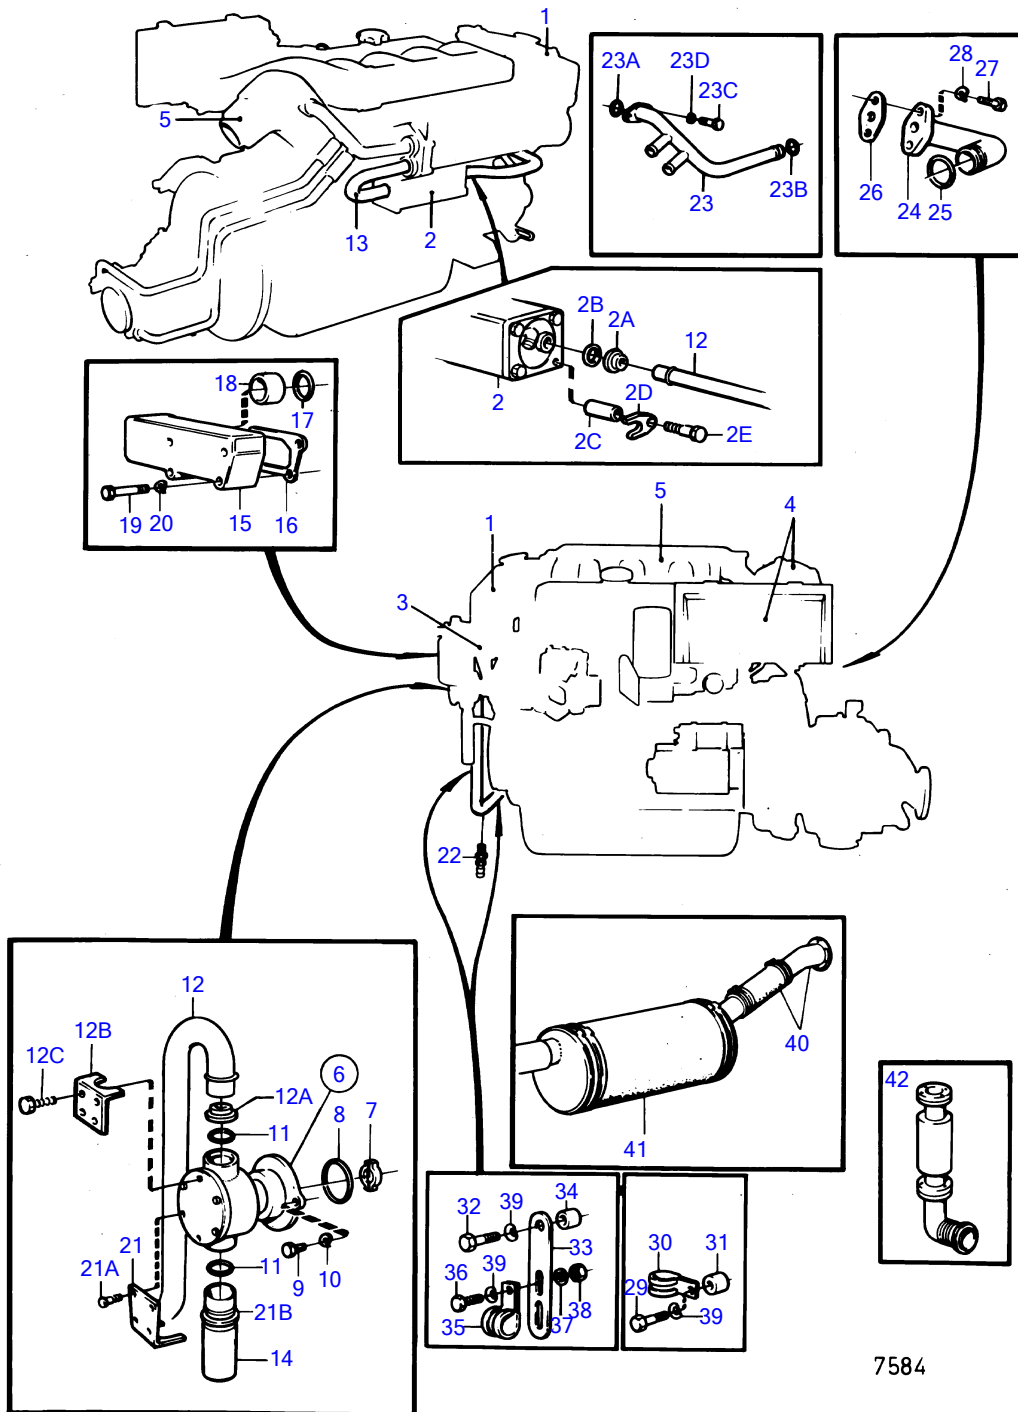

MD30A

MD30A

REF	PART NO.	QTY	DESCRIPTION	SEE SEC.	NOTES
1		1	HEAT EXCHANGER AND THERMOSTAT WITH INSTALLATION COMPONENTS	18147	
2		1	OIL COOLER		
			.	18151	
2A	847108	1	Pipe retainer		MO5312-
2B	949658	1	O-ring		(925061) MO5312-
2C	807182	1	Spacer sleeve		MO5312-
2D	838970	1	Brace		MO5312-
2E	955299	1	Hexagon screw		MO5312-
3		1	CIRCULATION PUMP WITH INSTALLATION COMPONENTS	18149	
4		1		18152	
5		1	INDUCTION- AND EXHAUST MANIFOLD WITH INSTALLATION COMPONENTS INDUCTION- AND EXHAUST MANIFOLD WITH INSTALLATION CO	18157	
6	838314	1	Sea water pump		
			.	18150	
			.	18150	
7	829433	1	Dog		
8	947314	1	O-ring		
9	955295	2	Hexagon screw		
10	941907	2	Spring washer		
11	949658	2	O-ring		(925061)
12	838971	1	Coolant pipe		(846944) MO5312-
12A	847108	1	Pipe retainer		MO5312-
12B	847107	1	Lock brace		MO5312-
12C	963545	2	Hexagon screw		
13	846046	1	Coolant pipe	18147	
14	847105	1	Pipe		
15	842697	1	Riser		
16	1542187	1	Gasket		
17	925067	2	O-ring		
				18147	
18	842965	1	Pipe	18147	
19	955306	3	Hexagon screw		L = 80 MM
	955305	1	Hexagon screw		L = 75 MM
20	941907	4	Spring washer		
21	847107	1	Lock brace		
21A	963545	2	Hexagon screw		
21B	847108	1	Pipe retainer		
22	949918	1	Shut-off cock		
23	846770	1	Tube	18147	
					SEE GROUP 4A
23A	842913	1	Sealing ring	18157	
23B	858986	1	Sealing ring		(842744)
23				18147	
23C	955271	2	Hexagon screw	18157	
23D	941906	2	Spring washer	18157	
26				18158	
29	955302	1	Hexagon screw		SEE GROUP 2A
30	947827	1	Clamp		
31	846339	1	Spacer sleeve		
32	955306	1	Hexagon screw		SEE GROUP 2A
33	965534	1	Bracket		
34	843075	1	Spacer sleeve		
35	952635	1	Clamp		

7744050-26-18154

7584

Upd:2010-07-01

AD30A, AQAD30A, MD30A, TAMD30A, TMD30A, AD30, AQAD30, MD30, TAMD30, TMD30

VOLVO
PENTA